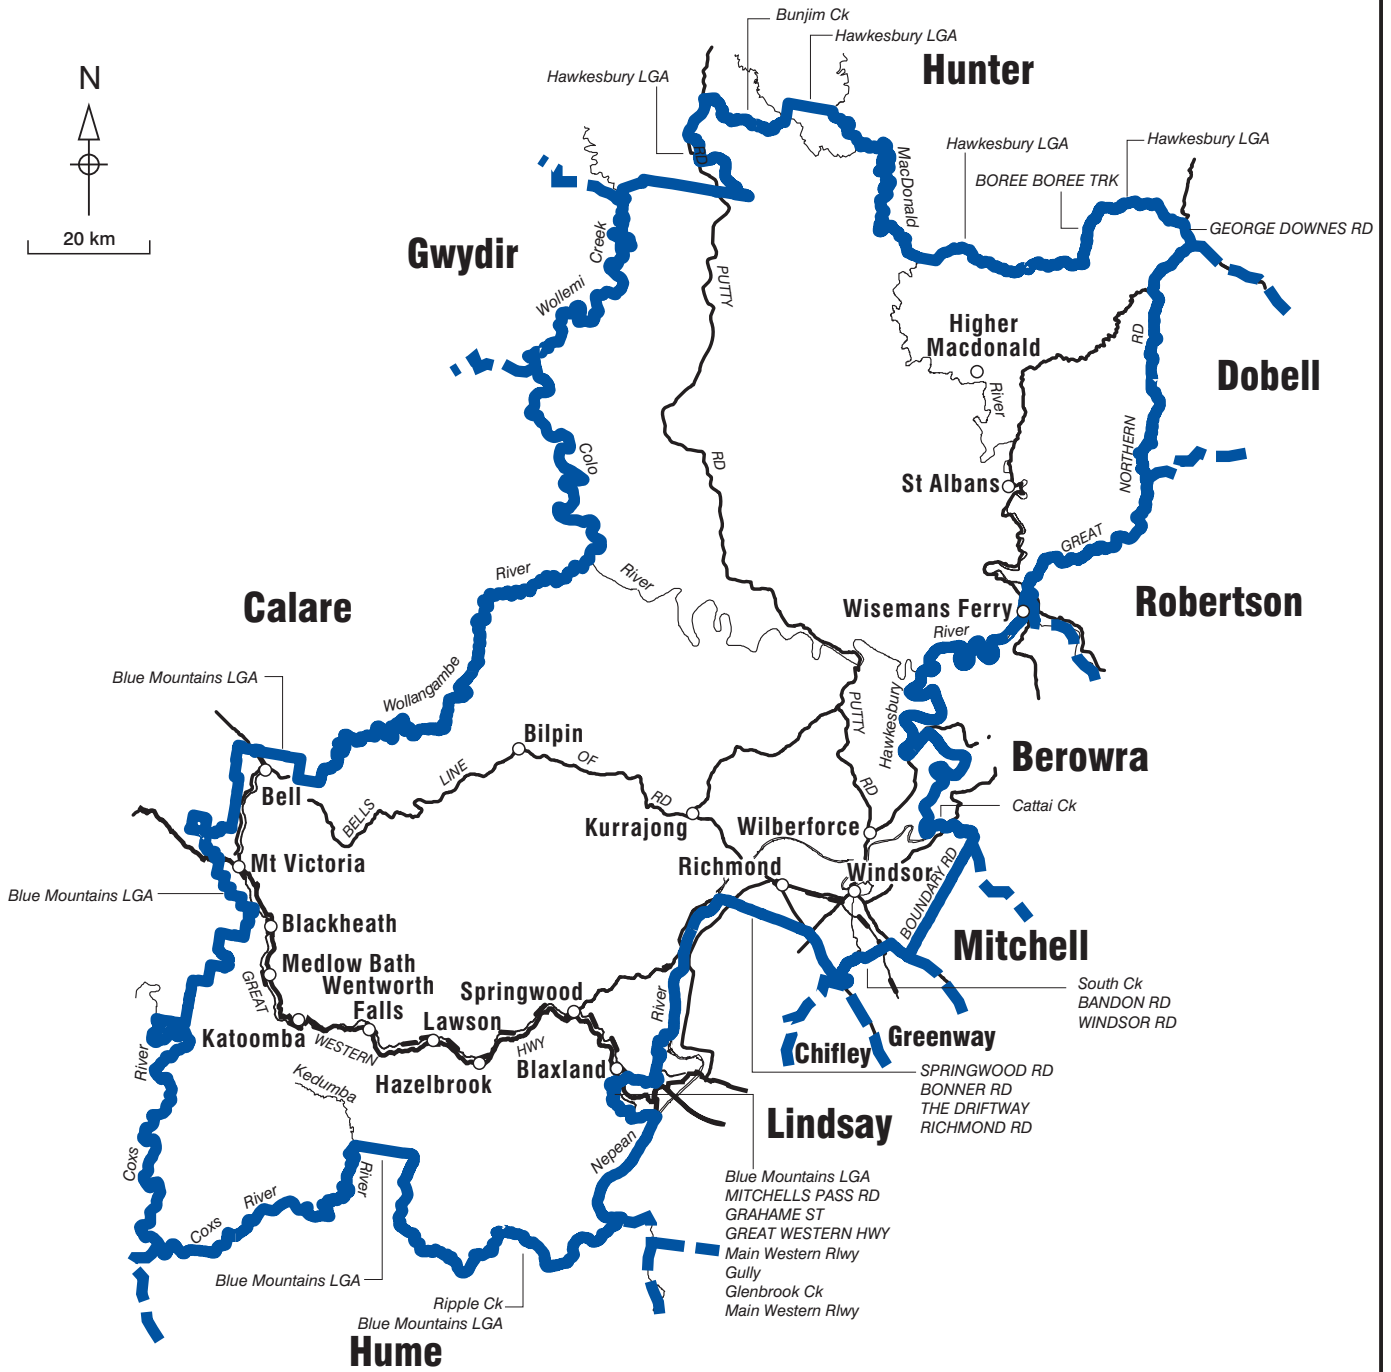

# COMMONWEALTH ELECTORAL DIVISION OF **MACQUARIE**

- Divisional boundary
- Adjoining divisional boundary
- Division area  4 197 sq km
- Railway line

**2000**