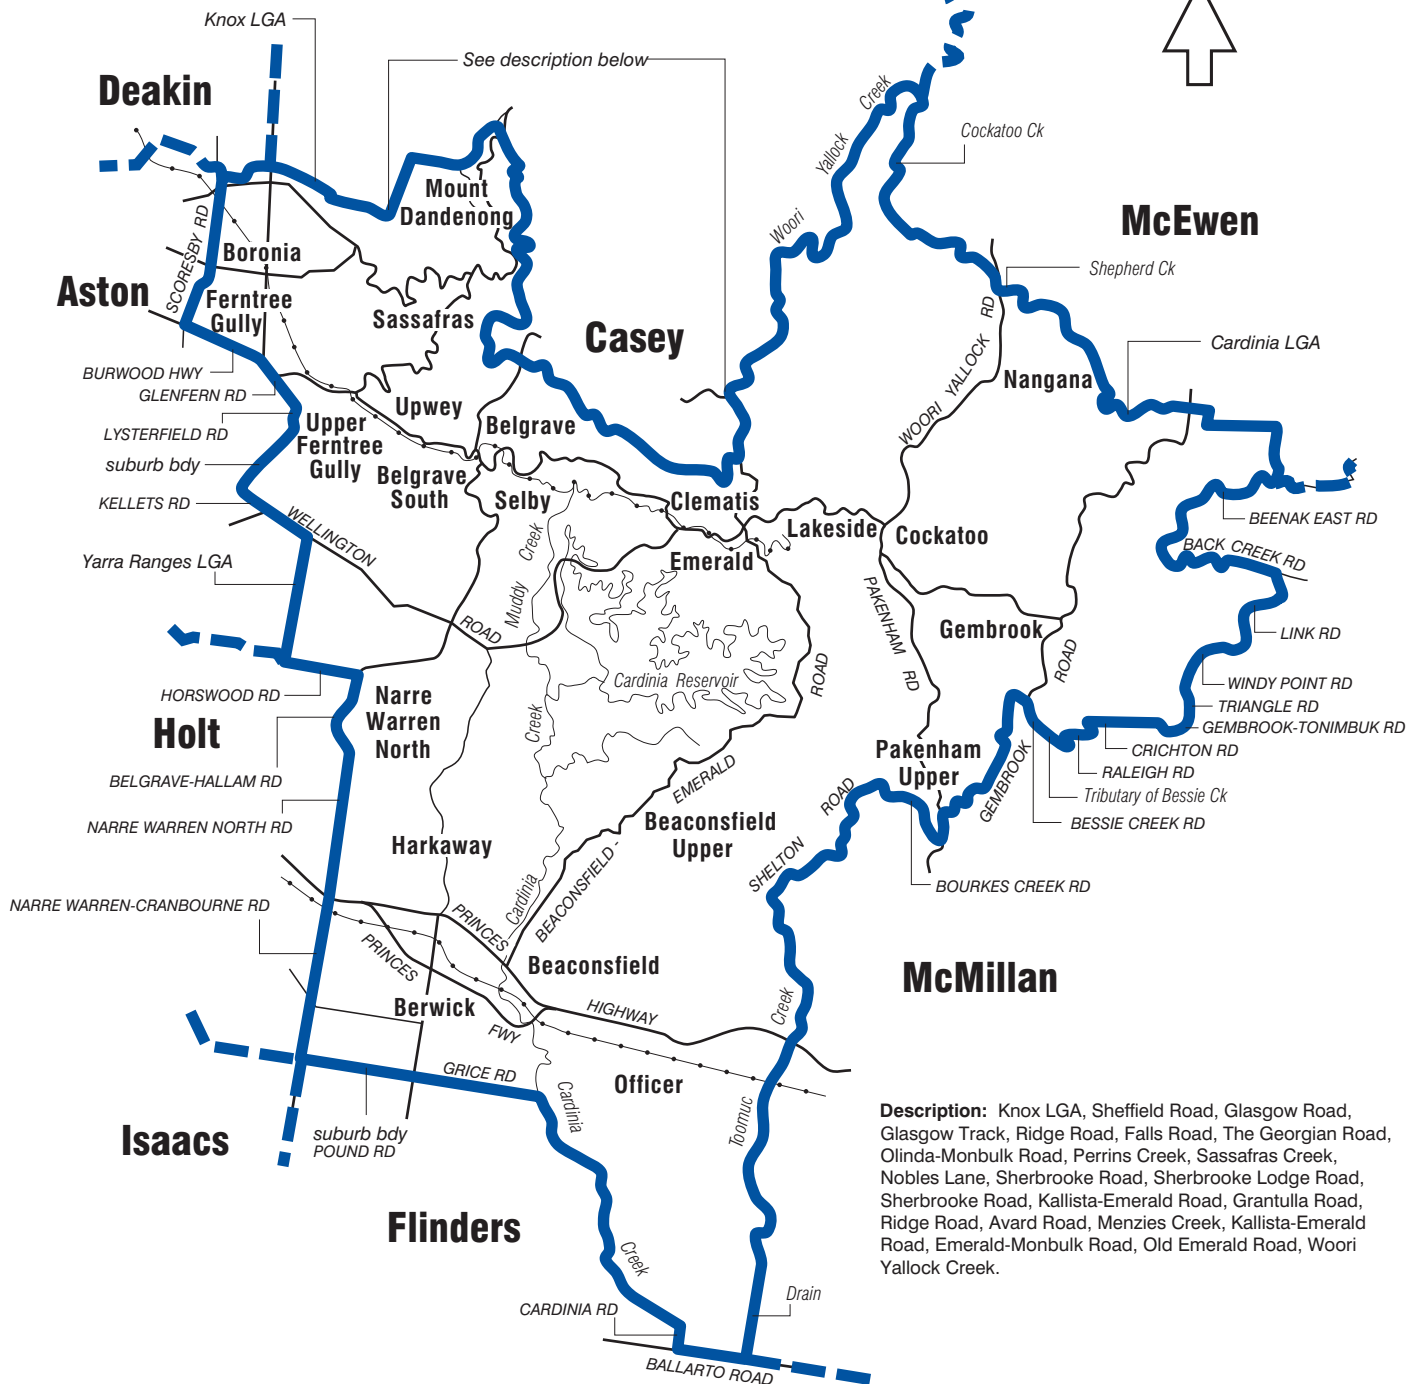

COMMONWEALTH ELECTORAL DIVISION OF **LA TROBE**

Description: Knox LGA, Sheffield Road, Glasgow Road, Glasgow Track, Ridge Road, Falls Road, The Georgian Road, Olinda-Monbulk Road, Perrins Creek, Sassafras Creek, Nobles Lane, Sherbrooke Road, Sherbrooke Lodge Road, Sherbrooke Road, Kallista-Emerald Road, Grantulla Road, Ridge Road, Avarad Road, Menzies Creek, Kallista-Emerald Road, Emerald-Monbulk Road, Old Emerald Road, Woori Yallock Creek.

Note: Federal Redistribution finalised in 1994.
Local Government Area descriptions are January 2001.

Divisional boundary
 Adjoining Divisional boundary
 Division area 549 sq km

Approximate scale