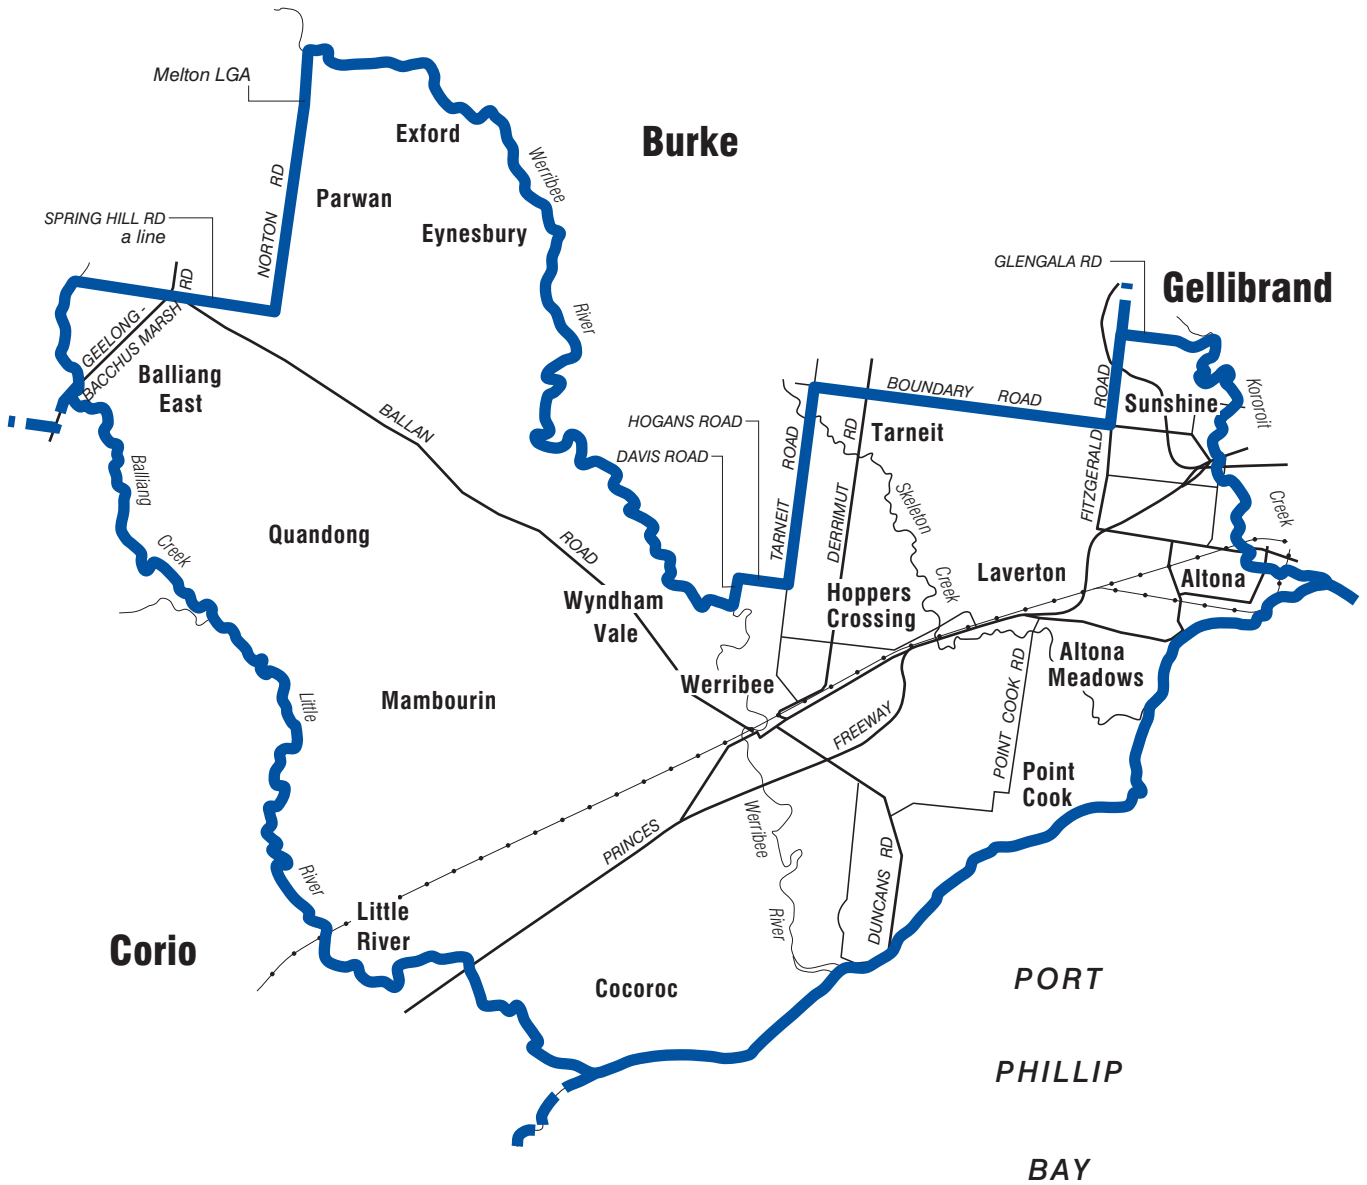

COMMONWEALTH ELECTORAL DIVISION OF

LALOR

Note: Federal Redistribution finalised in 1994.
Local Government Area descriptions are January 2001.

1995

Australian Electoral Commission

AEC

Divisional boundary

Approximate scale

Adjoining Divisional boundary

Division area

653 sq km

NL 10568

MAP PRODUCED BY
SINCLAIR KNIGHT MERZ
SPATIAL DIVISION