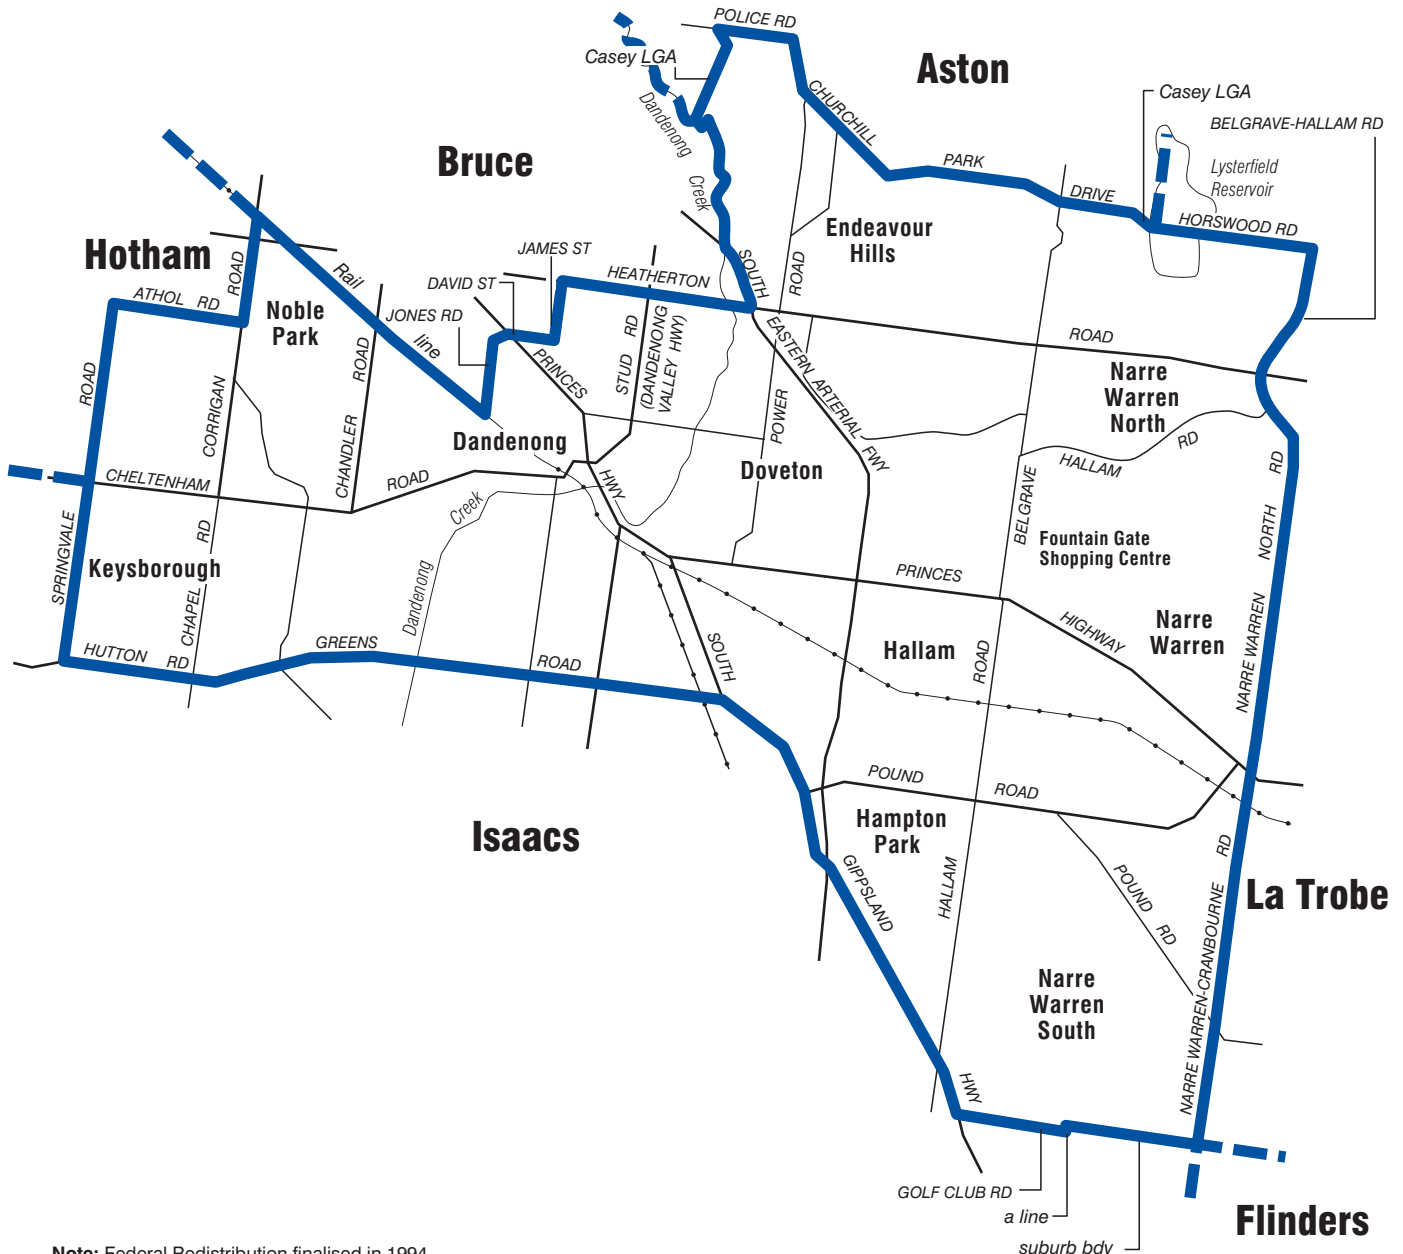

# COMMONWEALTH ELECTORAL DIVISION OF

# HOLT

**Note:** Federal Redistribution finalised in 1994.  
Local Government Area descriptions are January 2001.

## AEC

Divisional boundary

Approximate scale

Adjoining Divisional boundary

Division area

106 sq km

MAP PRODUCED BY  
SINCLAIR KNIGHT MERZ  
SPATIAL DIVISION