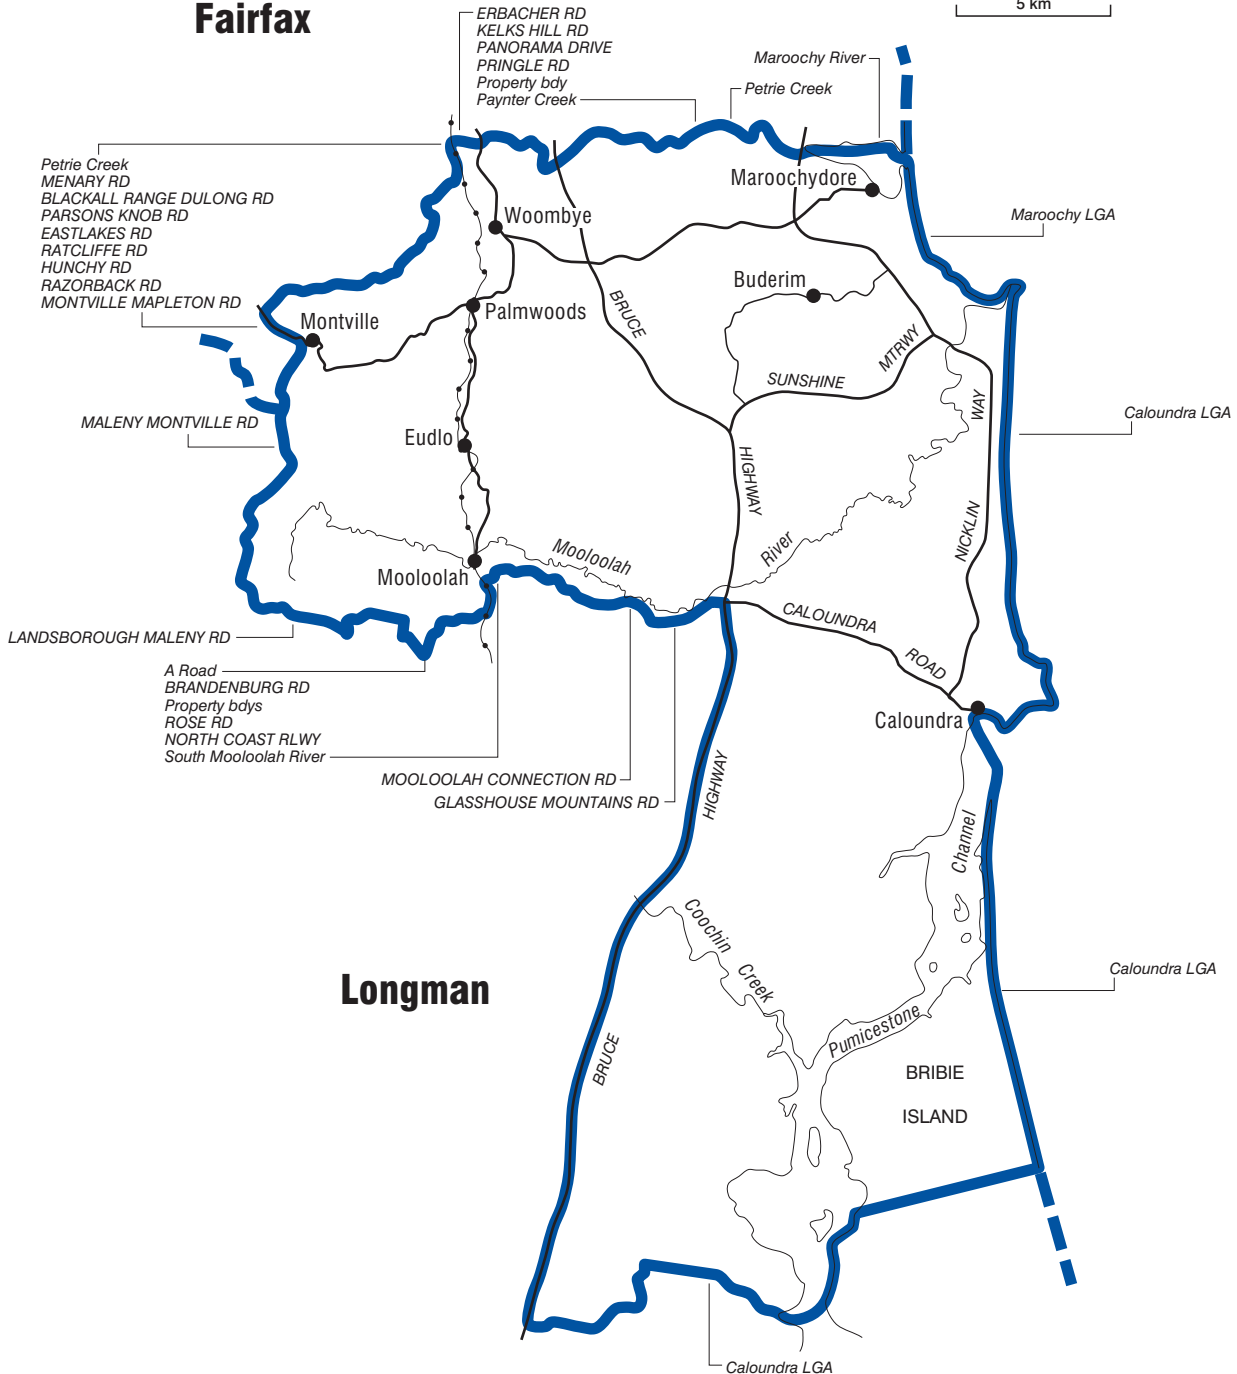

COMMONWEALTH ELECTORAL DIVISION OF **FISHER**

5 km

Fairfax

Note: Federal Redistribution finalised in 1997.
Local Government Area descriptions are January 2001.

Divisional boundary	
Adjoining divisional boundary	
Division area	558 sq km