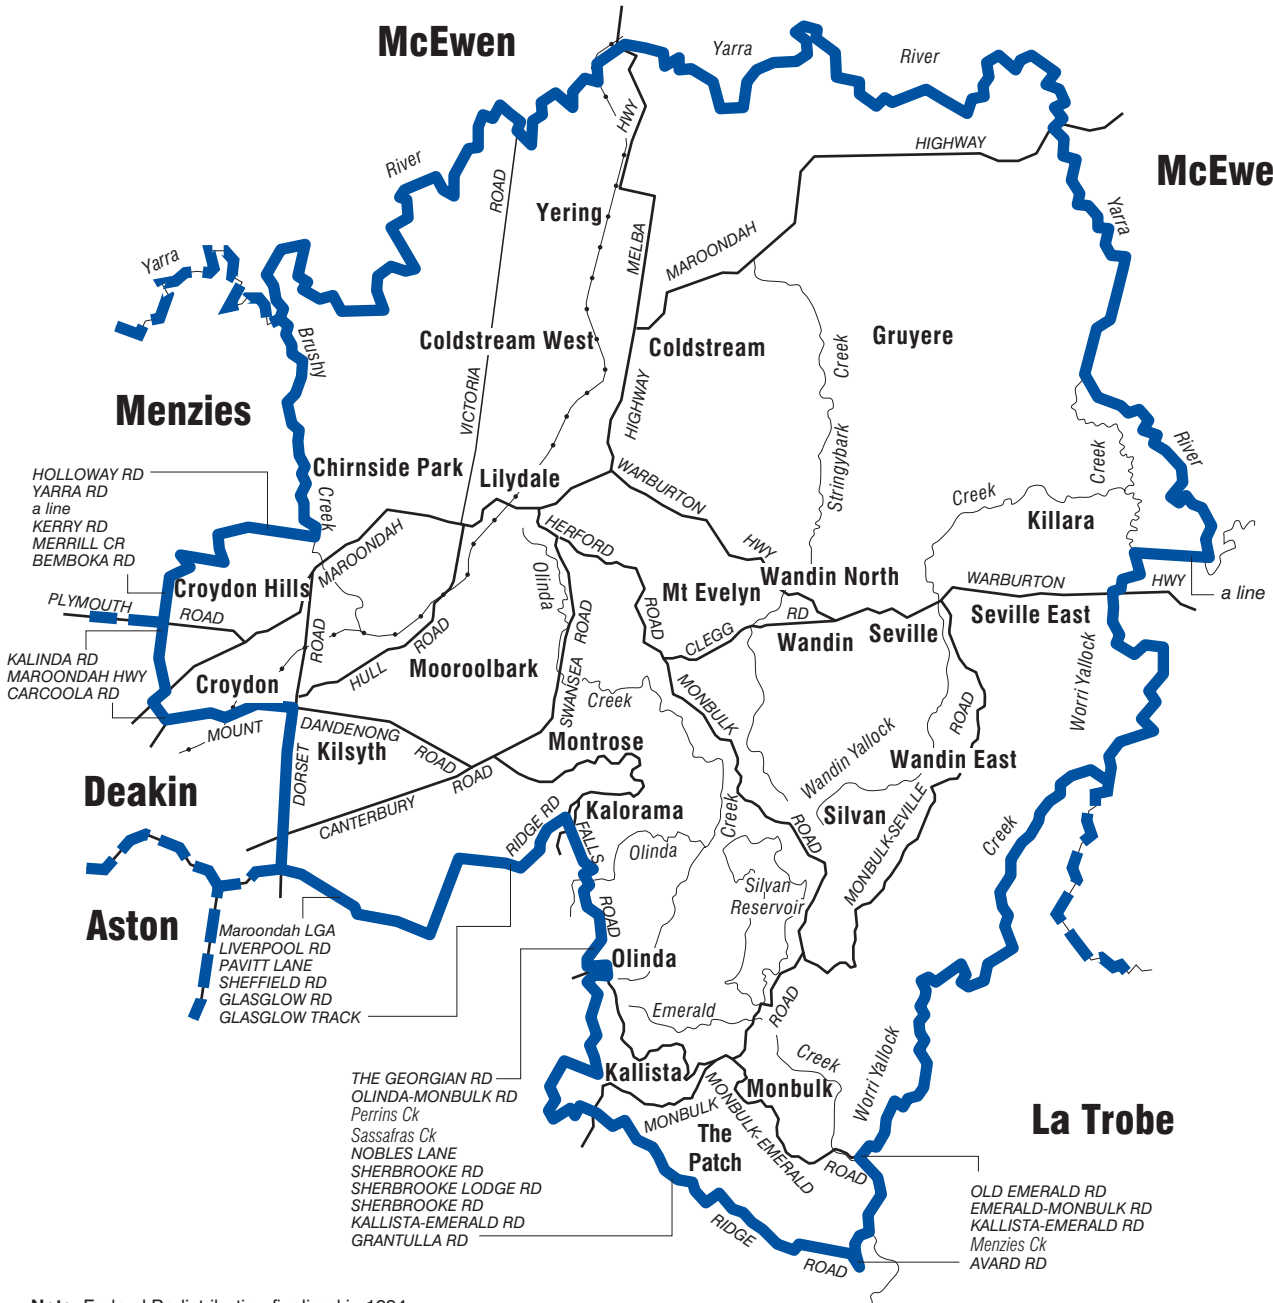

COMMONWEALTH ELECTORAL DIVISION OF

CASEY

Note: Federal Redistribution finalised in 1994.
Local Government Area descriptions are January 2001.

1995

Australian Electoral Commission

AEC

- Divisional boundary
- Adjoining Divisional boundary
- Division area 341 sq km

Approximate scale 4 km