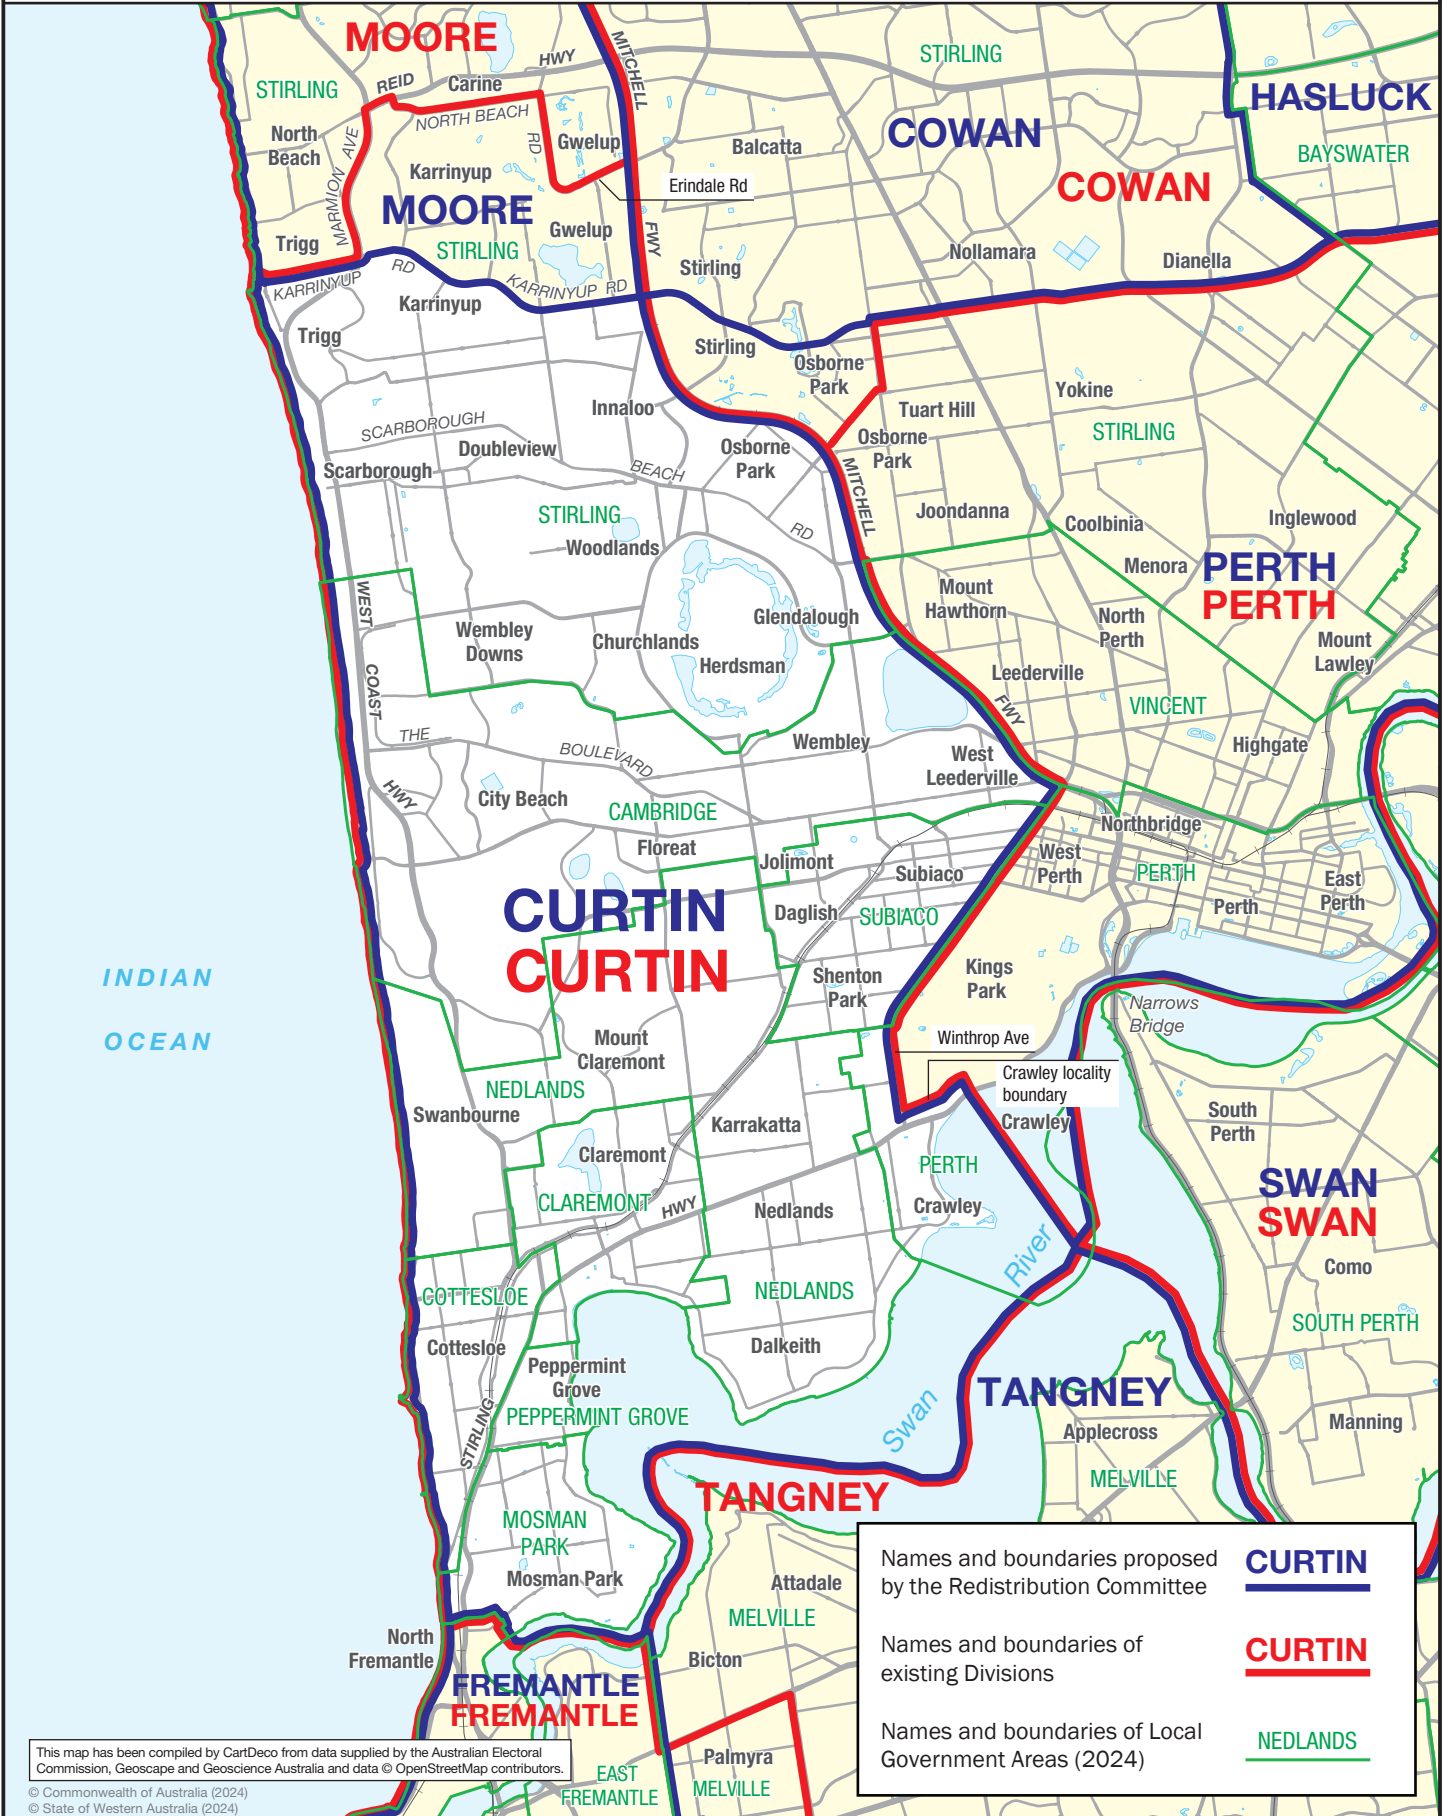

May 2024
**MAP OF PROPOSED
 COMMONWEALTH ELECTORAL DIVISION OF
 CURTIN**

0 2 km

Names and boundaries proposed by the Redistribution Committee	CURTIN
Names and boundaries of existing Divisions	CURTIN
Names and boundaries of Local Government Areas (2024)	NEDLANDS

This map has been compiled by CartDeco from data supplied by the Australian Electoral Commission, Geoscape and Geoscience Australia and data © OpenStreetMap contributors.
 © Commonwealth of Australia (2024)
 © State of Western Australia (2024)