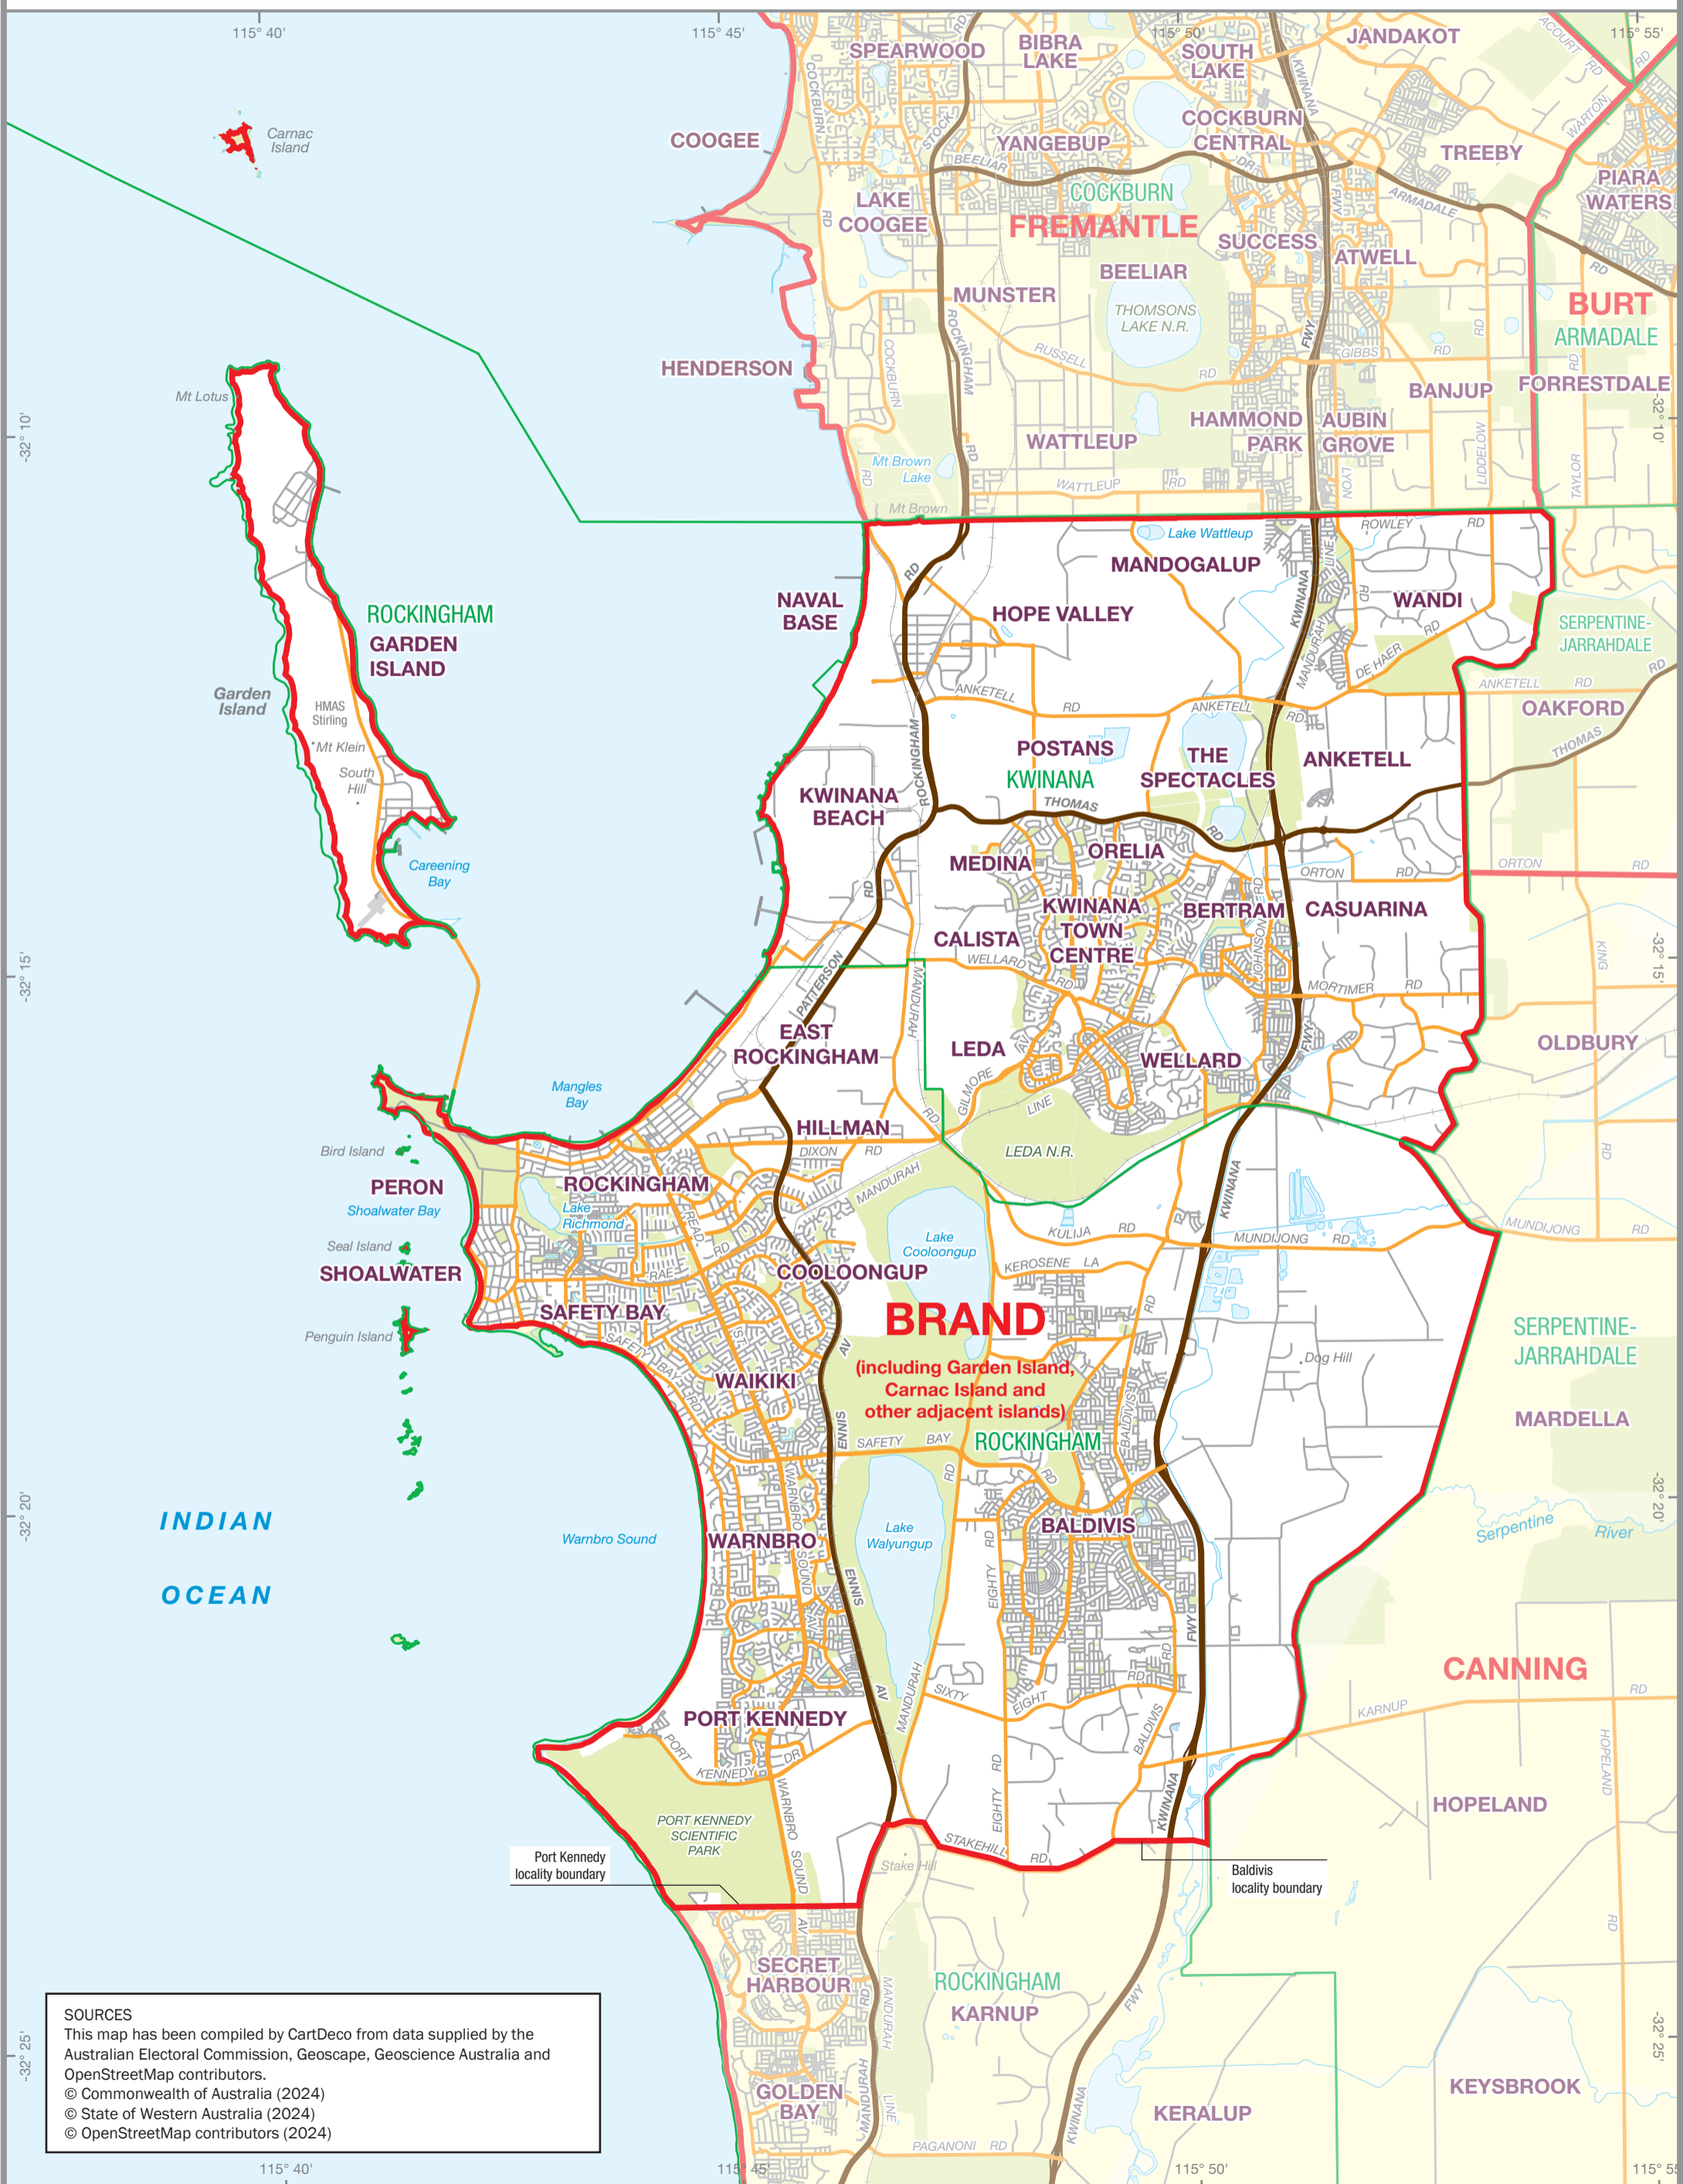

September 2024
**MAP OF THE COMMONWEALTH
 ELECTORAL DIVISION OF
 BRAND**

Name and Boundary of
 Electoral Division
 Names and Boundaries of
 adjoining Electoral Divisions
 Names and Boundaries of
 Local Government Areas (2024)

BRAND
CANNING
KWINANA

SOURCES
 This map has been compiled by CartDeco from data supplied by the Australian Electoral Commission, Geoscape, Geoscience Australia and OpenStreetMap contributors.
 © Commonwealth of Australia (2024)
 © State of Western Australia (2024)
 © OpenStreetMap contributors (2024)