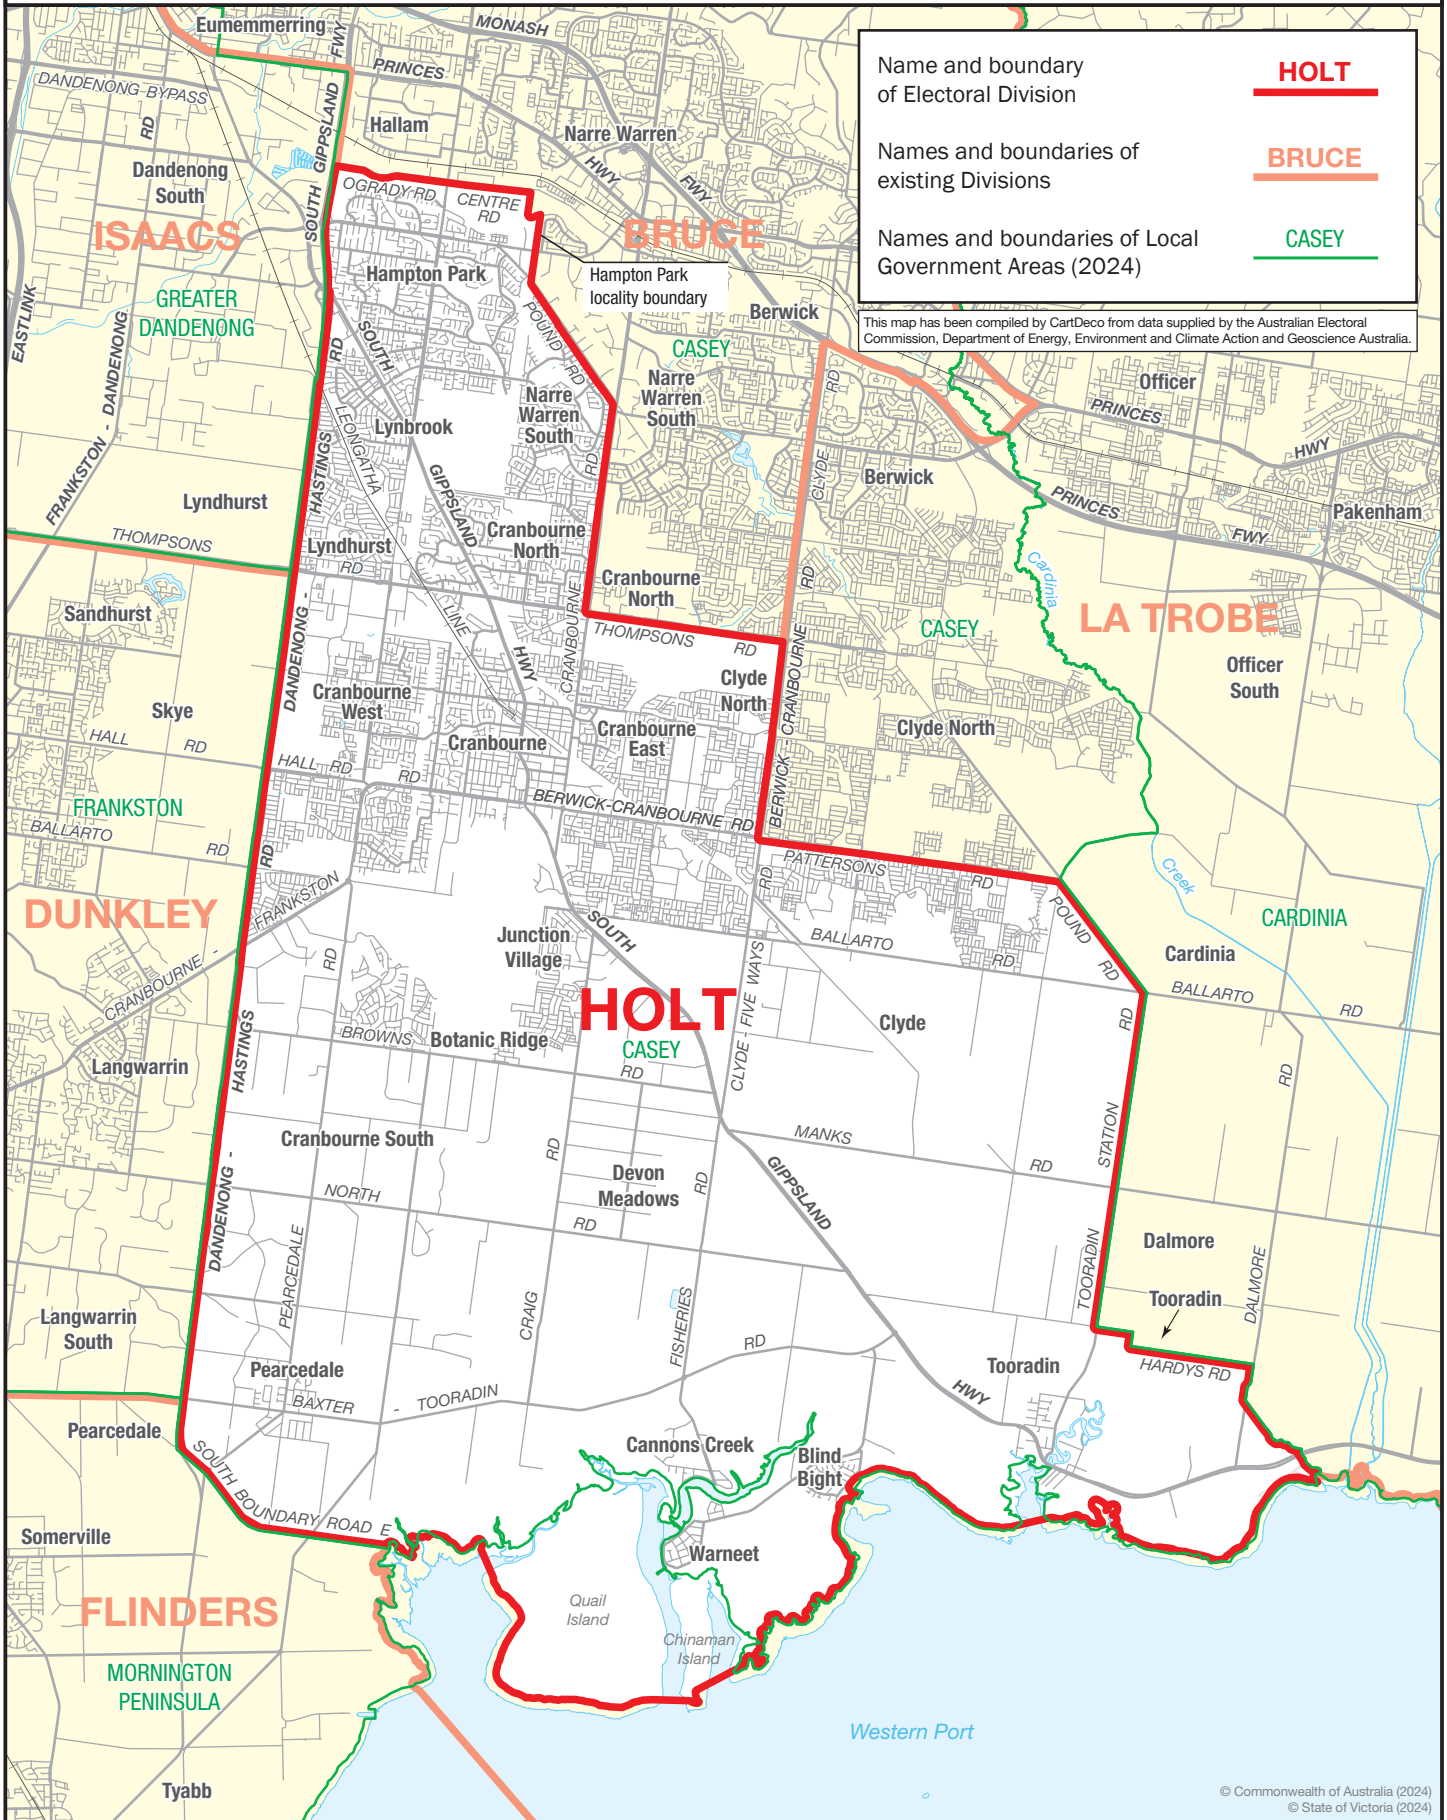

October 2024
**MAP OF COMMONWEALTH
ELECTORAL DIVISION OF
HOLT**

0 2 km

Name and boundary of Electoral Division	<u>HOLT</u>
Names and boundaries of existing Divisions	<u>BRUCE</u>
Names and boundaries of Local Government Areas (2024)	<u>CASEY</u>