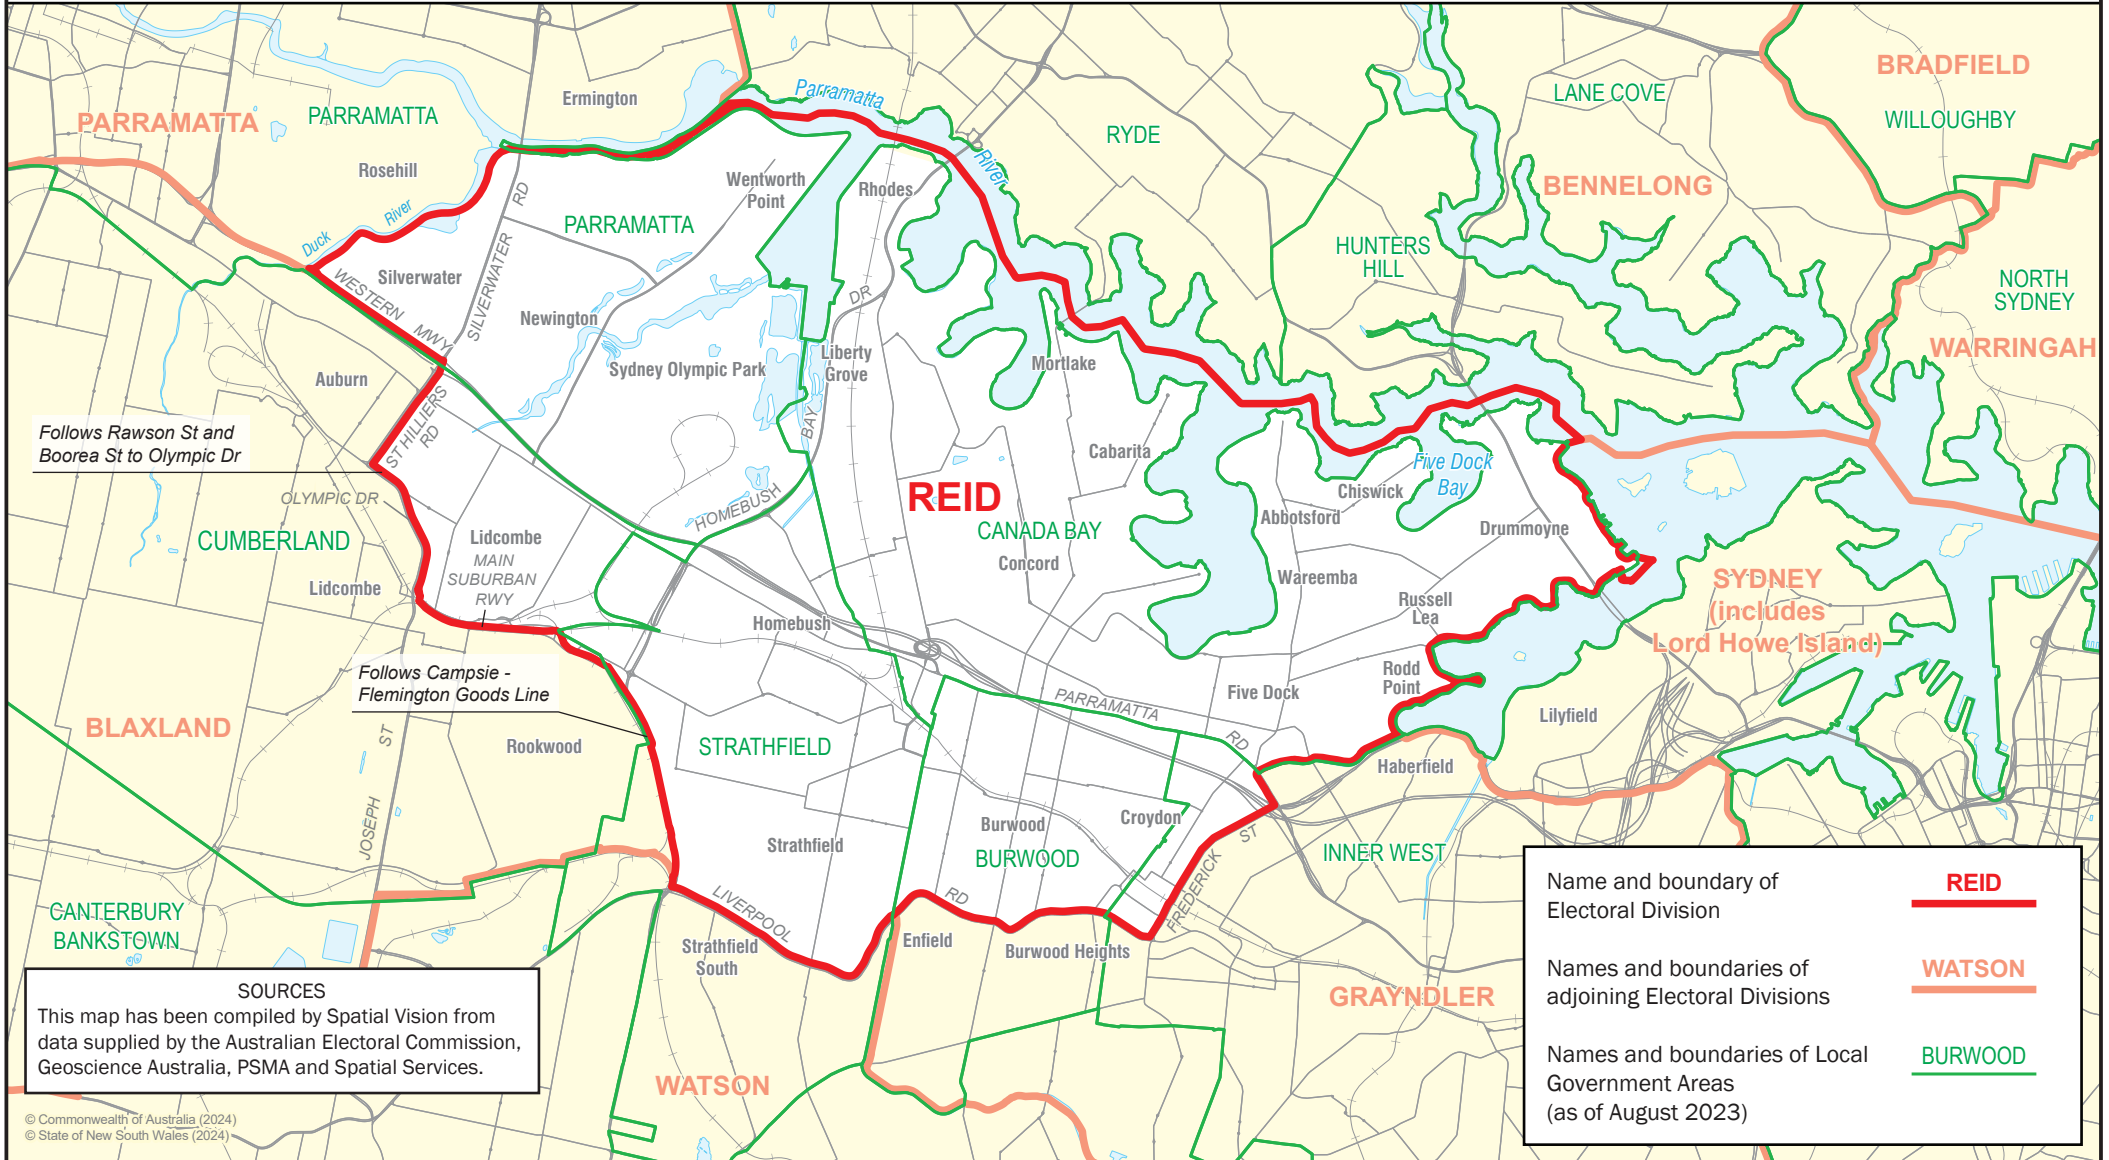

October 2024
**MAP OF COMMONWEALTH
 ELECTORAL DIVISION OF
 REID**

Follows Rawson St and Boorea St to Olympic Dr

Follows Campsie - Flemington Goods Line

SOURCES
 This map has been compiled by Spatial Vision from data supplied by the Australian Electoral Commission, Geoscience Australia, PSMA and Spatial Services.

Name and boundary of Electoral Division	REID
Names and boundaries of adjoining Electoral Divisions	WATSON
Names and boundaries of Local Government Areas (as of August 2023)	BURWOOD

© Commonwealth of Australia (2024)
 © State of New South Wales (2024)