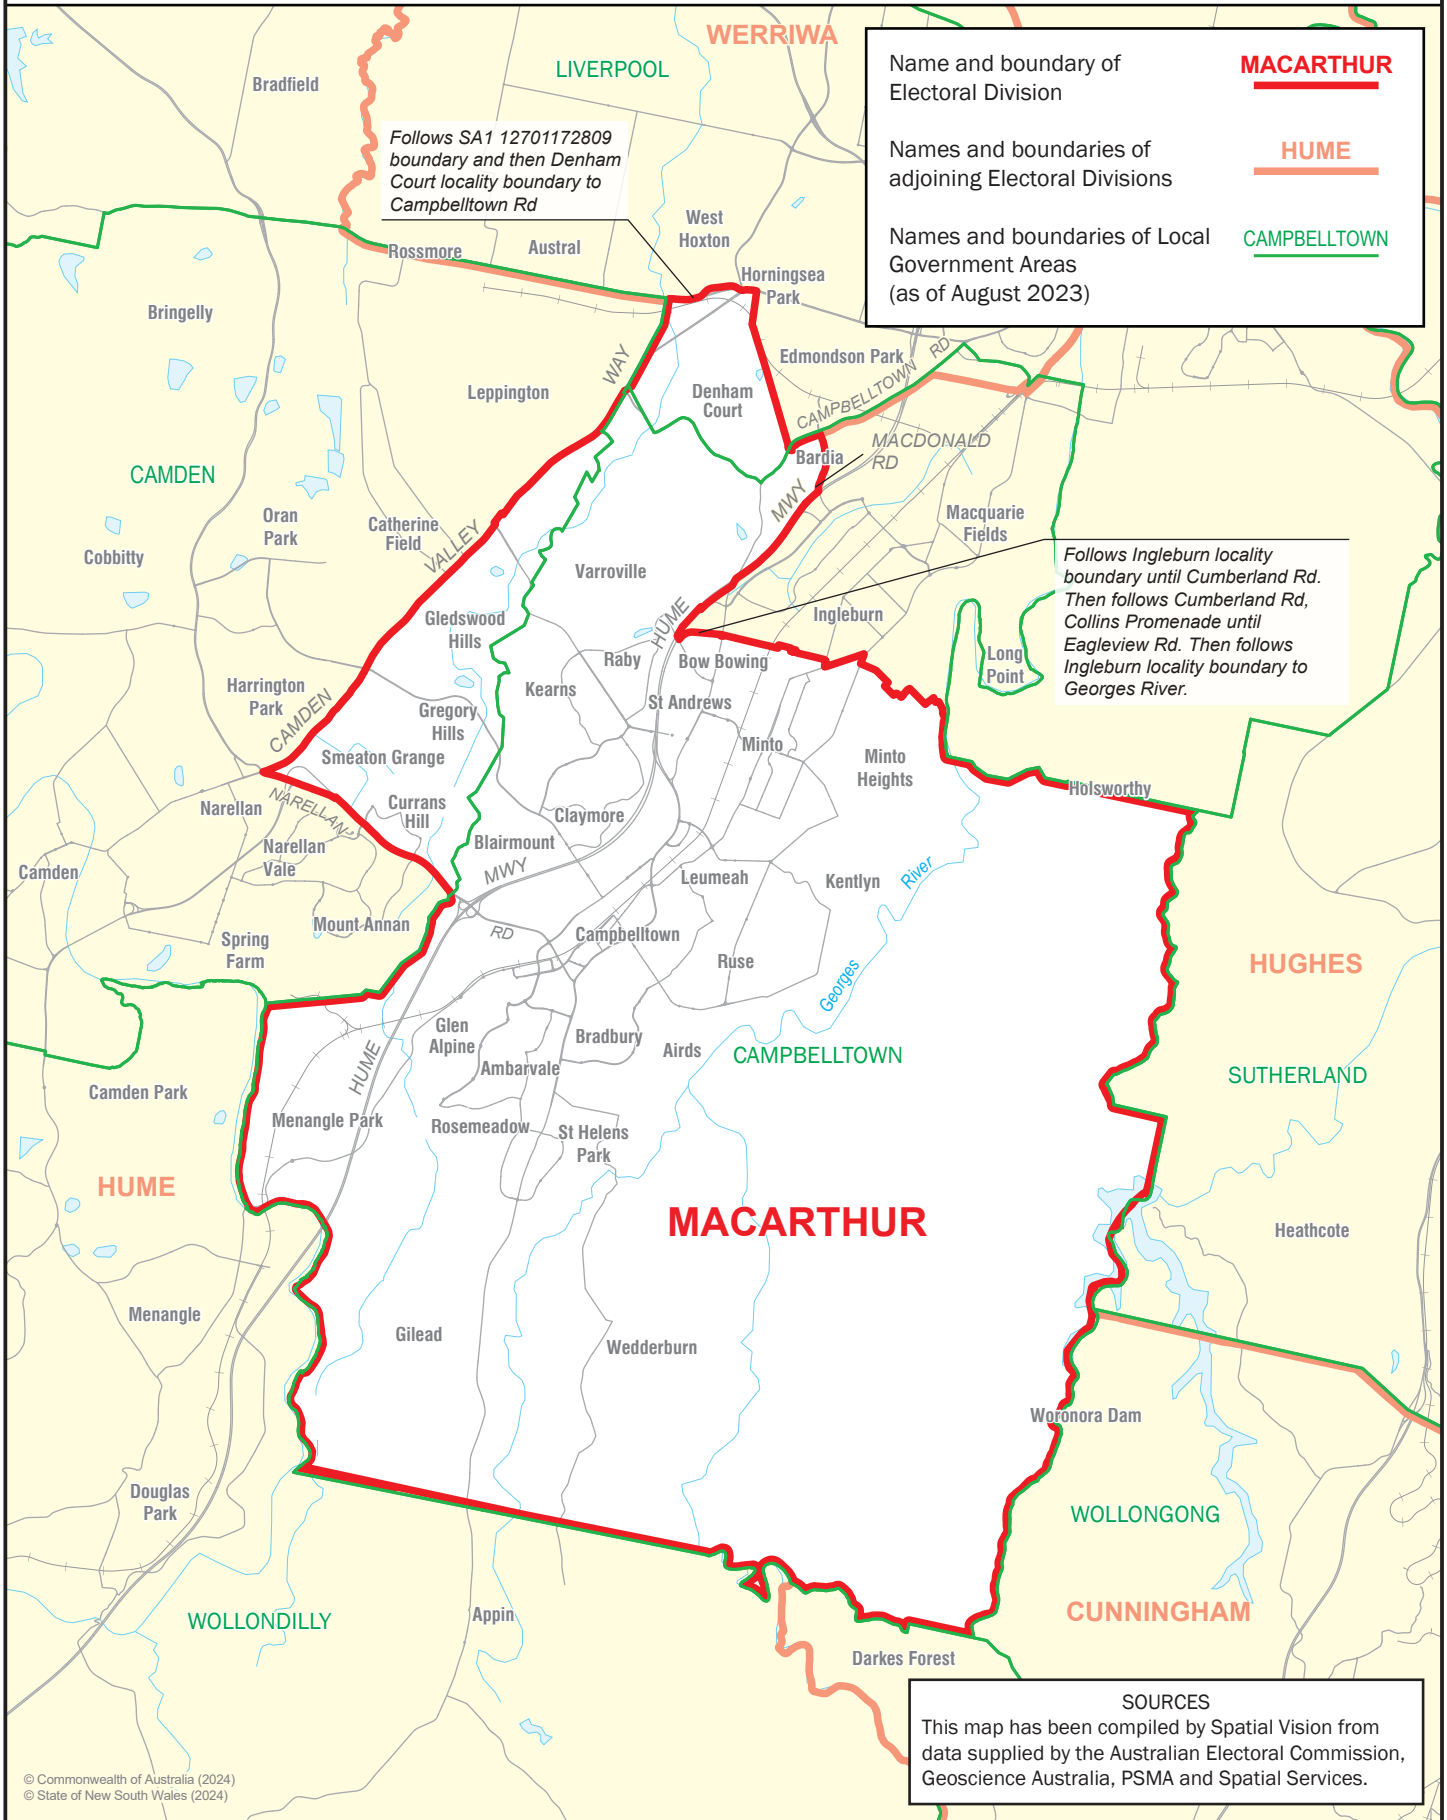

October 2024
**MAP OF COMMONWEALTH
 ELECTORAL DIVISION OF
 MACARTHUR**

0 2 km

Name and boundary of Electoral Division	MACARTHUR
Names and boundaries of adjoining Electoral Divisions	HUME
Names and boundaries of Local Government Areas (as of August 2023)	CAMPBELLTOWN

Follows SA1 12701172809 boundary and then Denham Court locality boundary to Campbelltown Rd

Follows Ingleburn locality boundary until Cumberland Rd. Then follows Cumberland Rd, Collins Promenade until Eagleview Rd. Then follows Ingleburn locality boundary to Georges River.

SOURCES
 This map has been compiled by Spatial Vision from data supplied by the Australian Electoral Commission, Geoscience Australia, PSMA and Spatial Services.