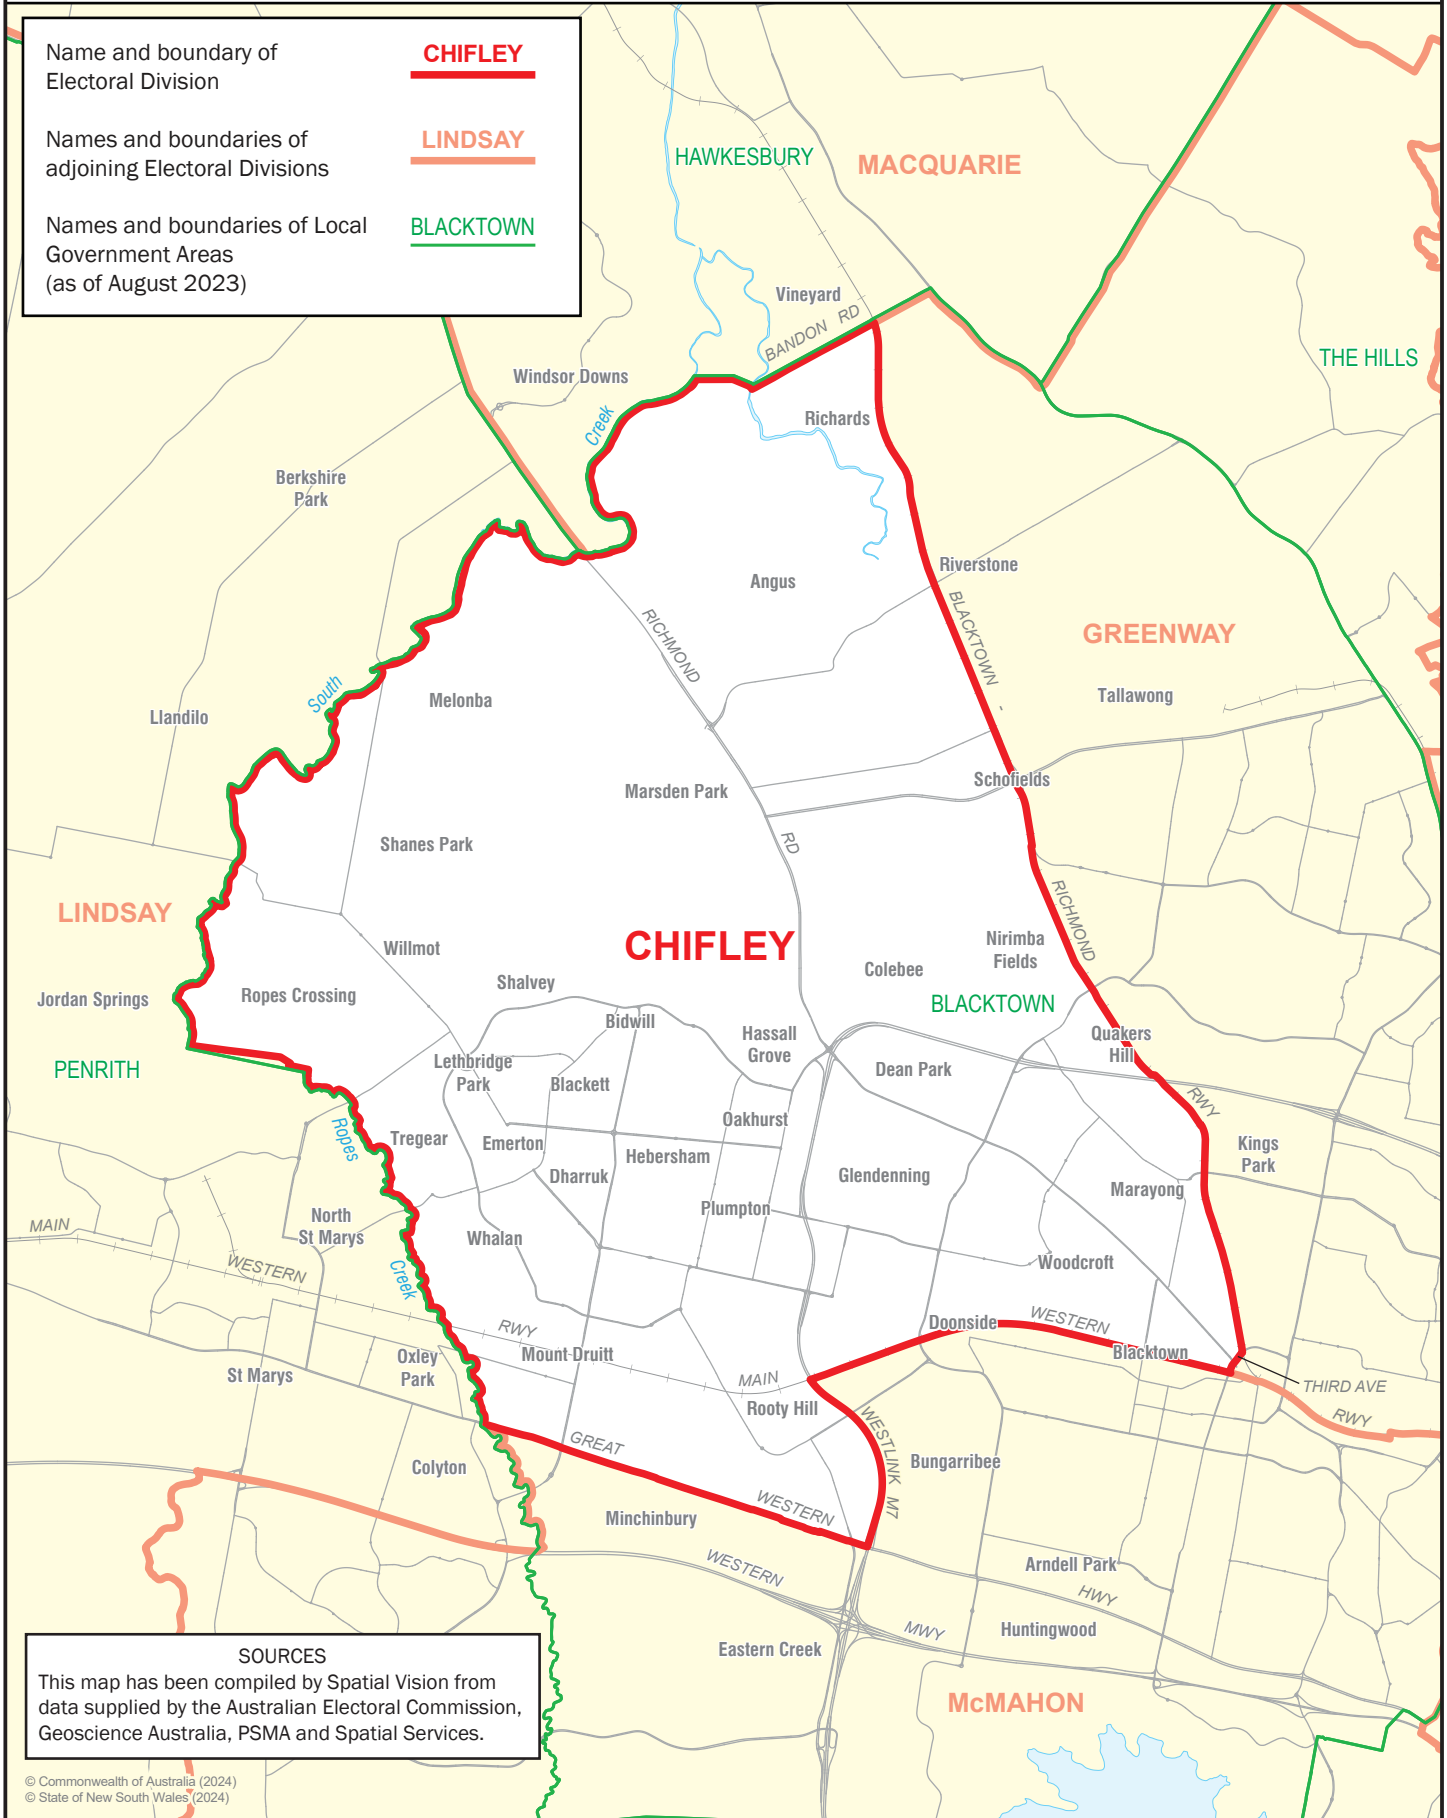

October 2024  
**MAP OF COMMONWEALTH  
 ELECTORAL DIVISION OF  
 CHIFLEY**

0 2 km

Name and boundary of Electoral Division	<b>CHIFLEY</b>
Names and boundaries of adjoining Electoral Divisions	<b>LINDSAY</b>
Names and boundaries of Local Government Areas (as of August 2023)	<b>BLACKTOWN</b>

**SOURCES**  
 This map has been compiled by Spatial Vision from data supplied by the Australian Electoral Commission, Geoscience Australia, PSMA and Spatial Services.