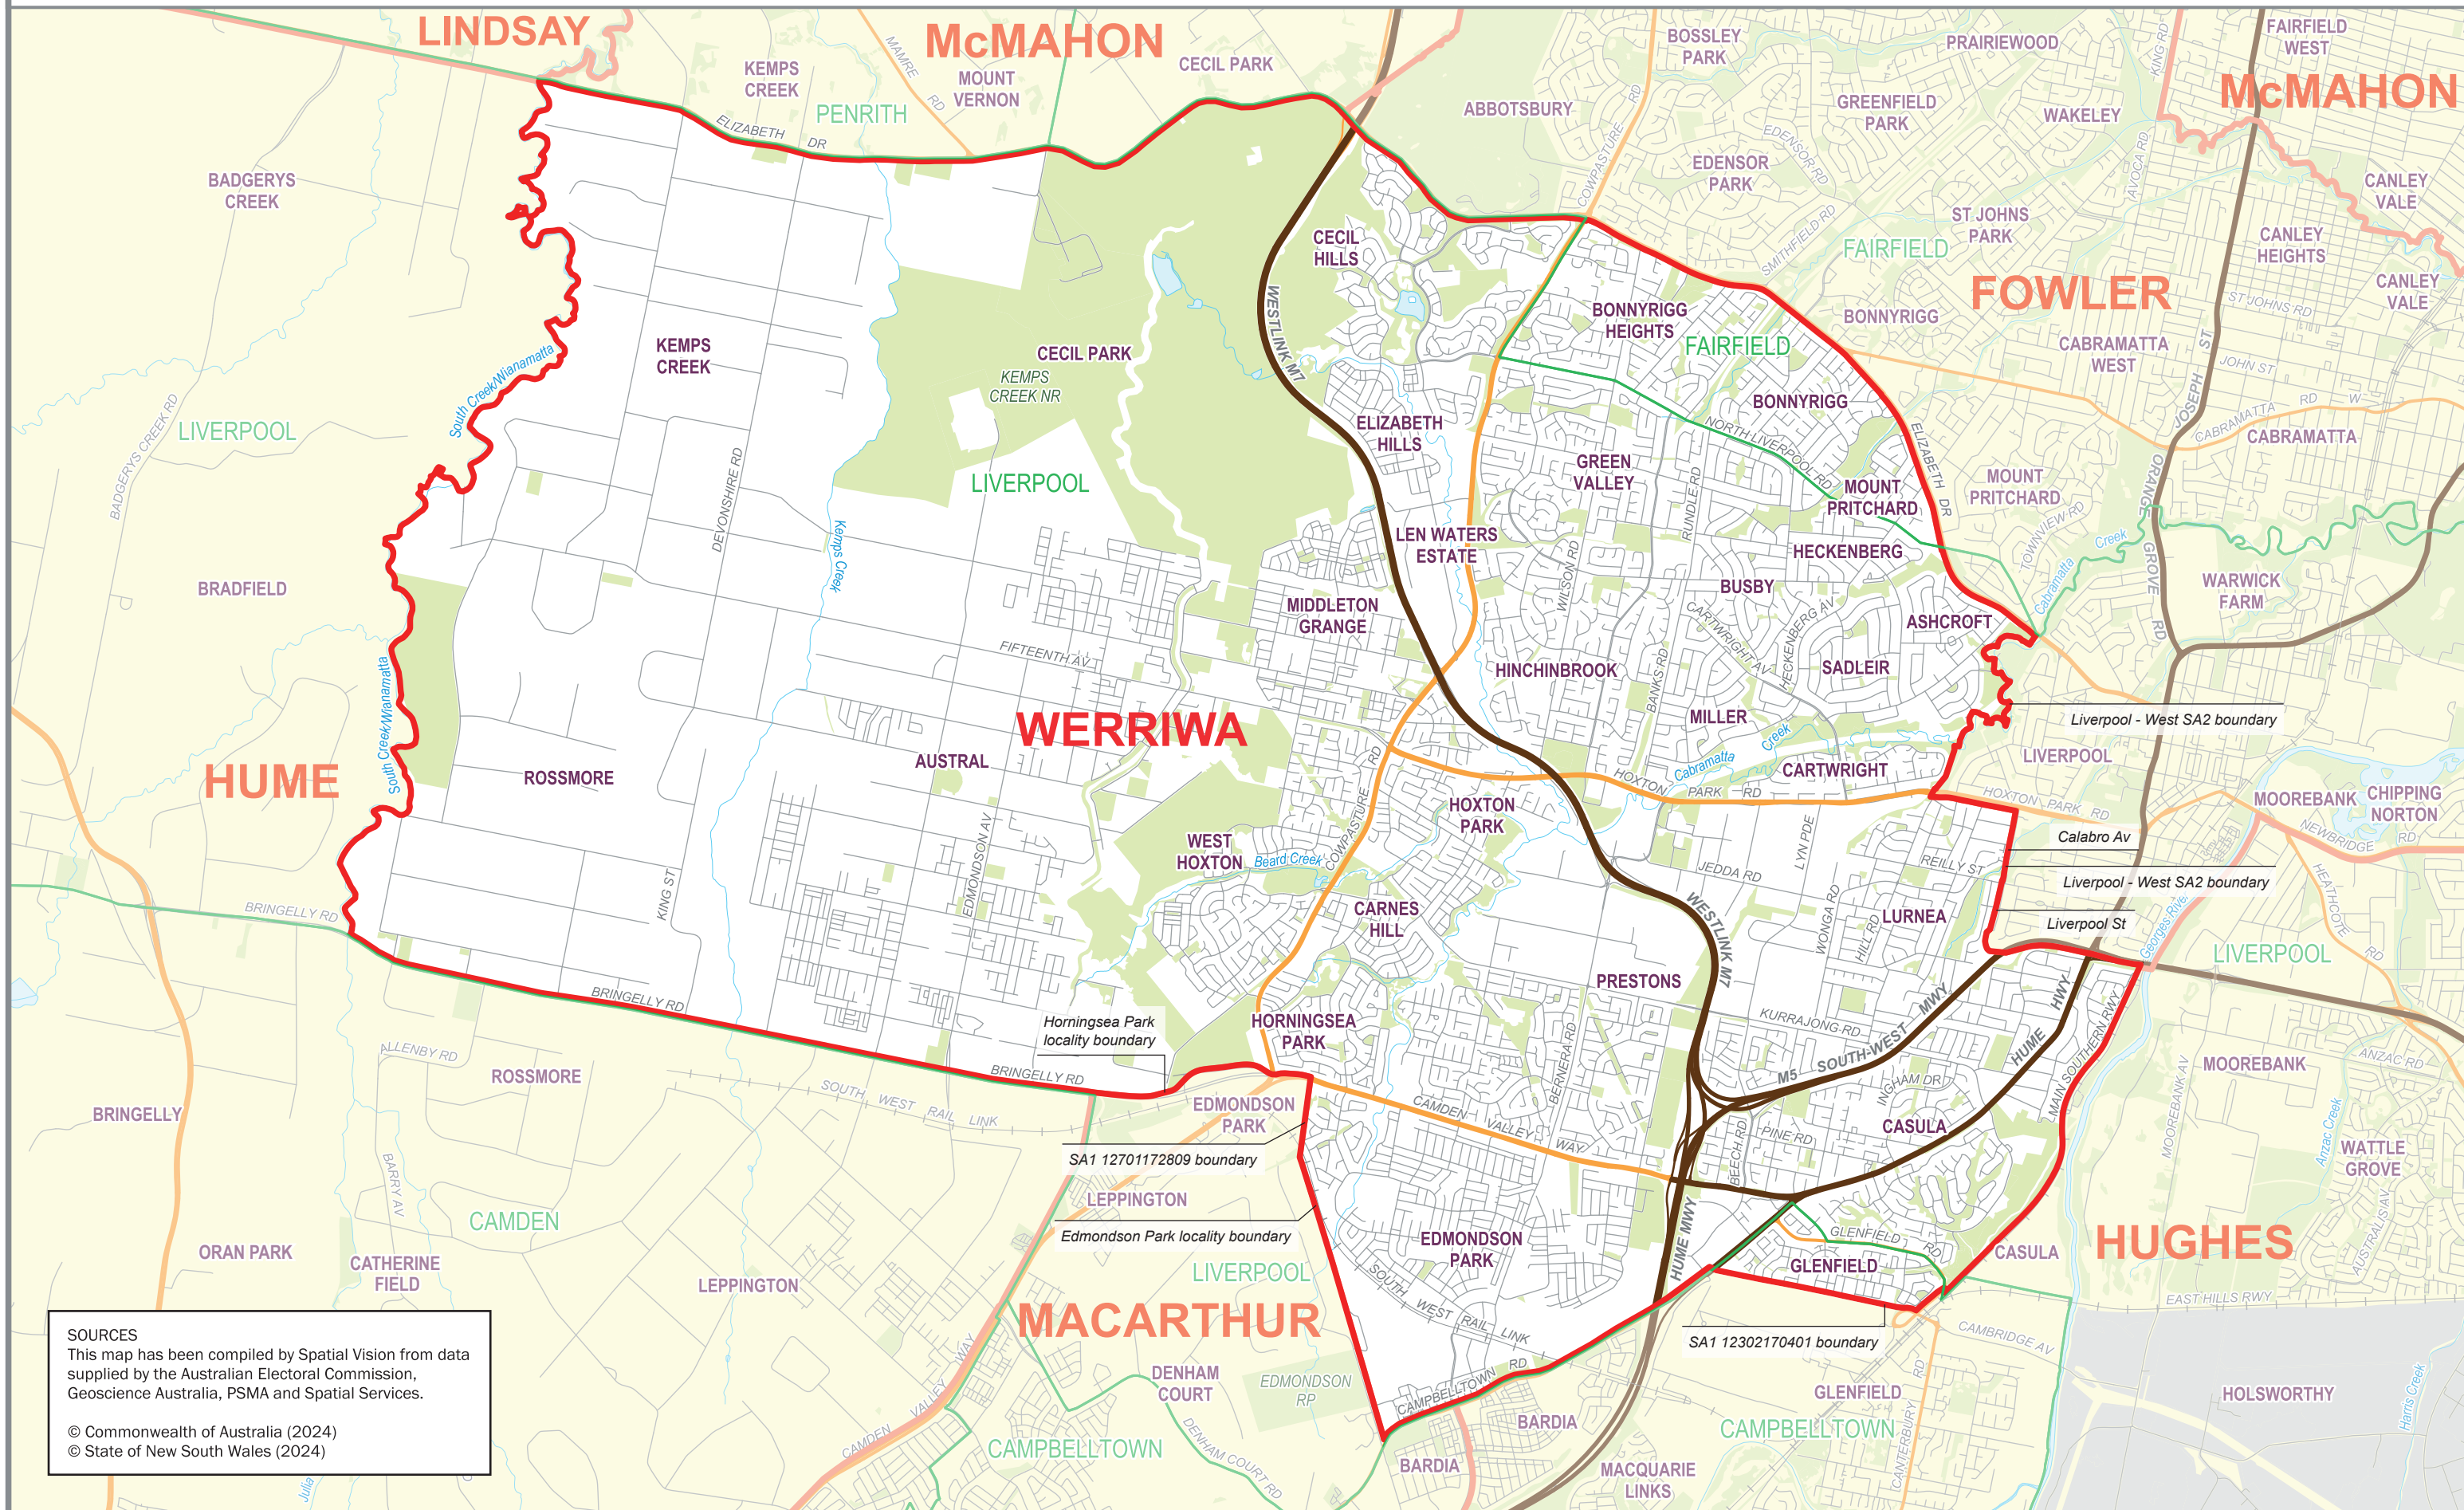

October 2024
**MAP OF THE COMMONWEALTH
 ELECTORAL DIVISION OF
 WERRIWA**

Name and Boundary of
 Electoral Division
 Names and Boundaries of
 Adjoining Electoral Divisions
 Names and Boundaries of
 Local Government Areas
 (as of August 2023)

WERRIWA
HUME
LIVERPOOL

SOURCES
 This map has been compiled by Spatial Vision from data supplied by the Australian Electoral Commission, Geoscience Australia, PSMA and Spatial Services.
 © Commonwealth of Australia (2024)
 © State of New South Wales (2024)