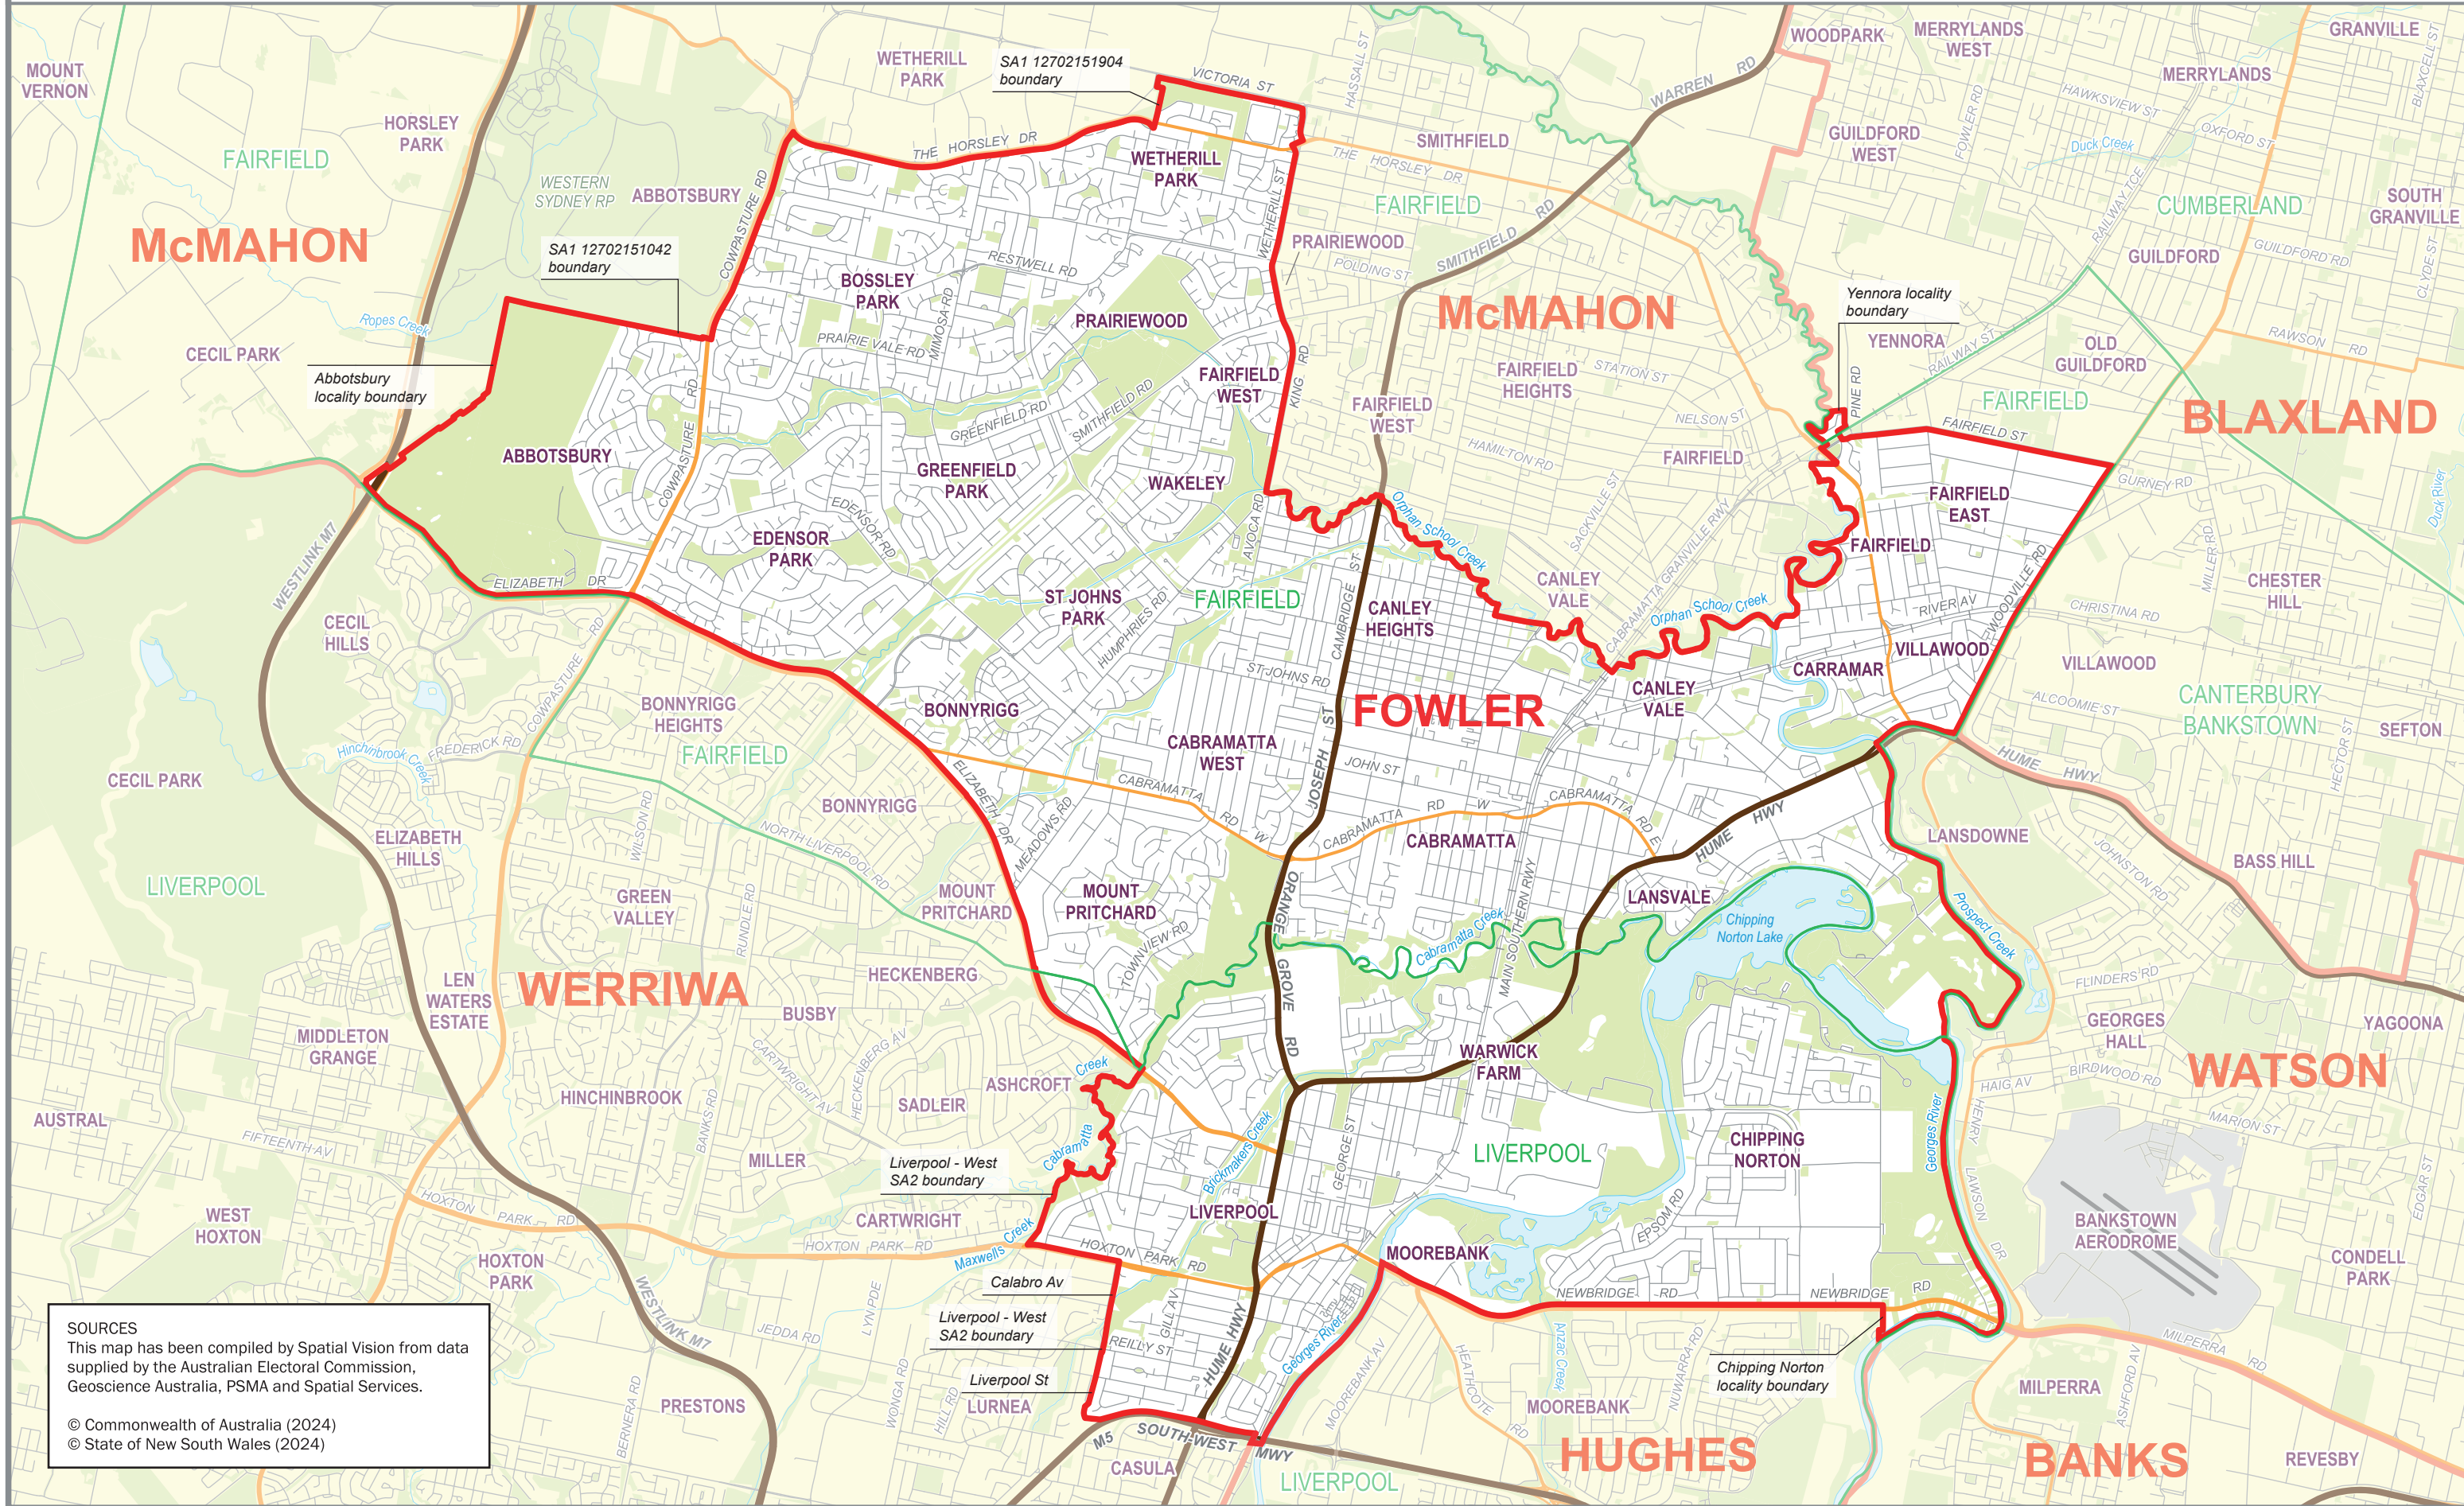

October 2024  
**MAP OF THE COMMONWEALTH  
 ELECTORAL DIVISION OF  
 FOWLER**

Name and Boundary of  
 Electoral Division  
 Names and Boundaries of  
 Adjoining Electoral Divisions  
 Names and Boundaries of  
 Local Government Areas  
 (as of August 2023)

**FOWLER**  
**BANKS**  
**FAIRFIELD**

**SOURCES**  
 This map has been compiled by Spatial Vision from data supplied by the Australian Electoral Commission, Geoscience Australia, PSMA and Spatial Services.  
 © Commonwealth of Australia (2024)  
 © State of New South Wales (2024)