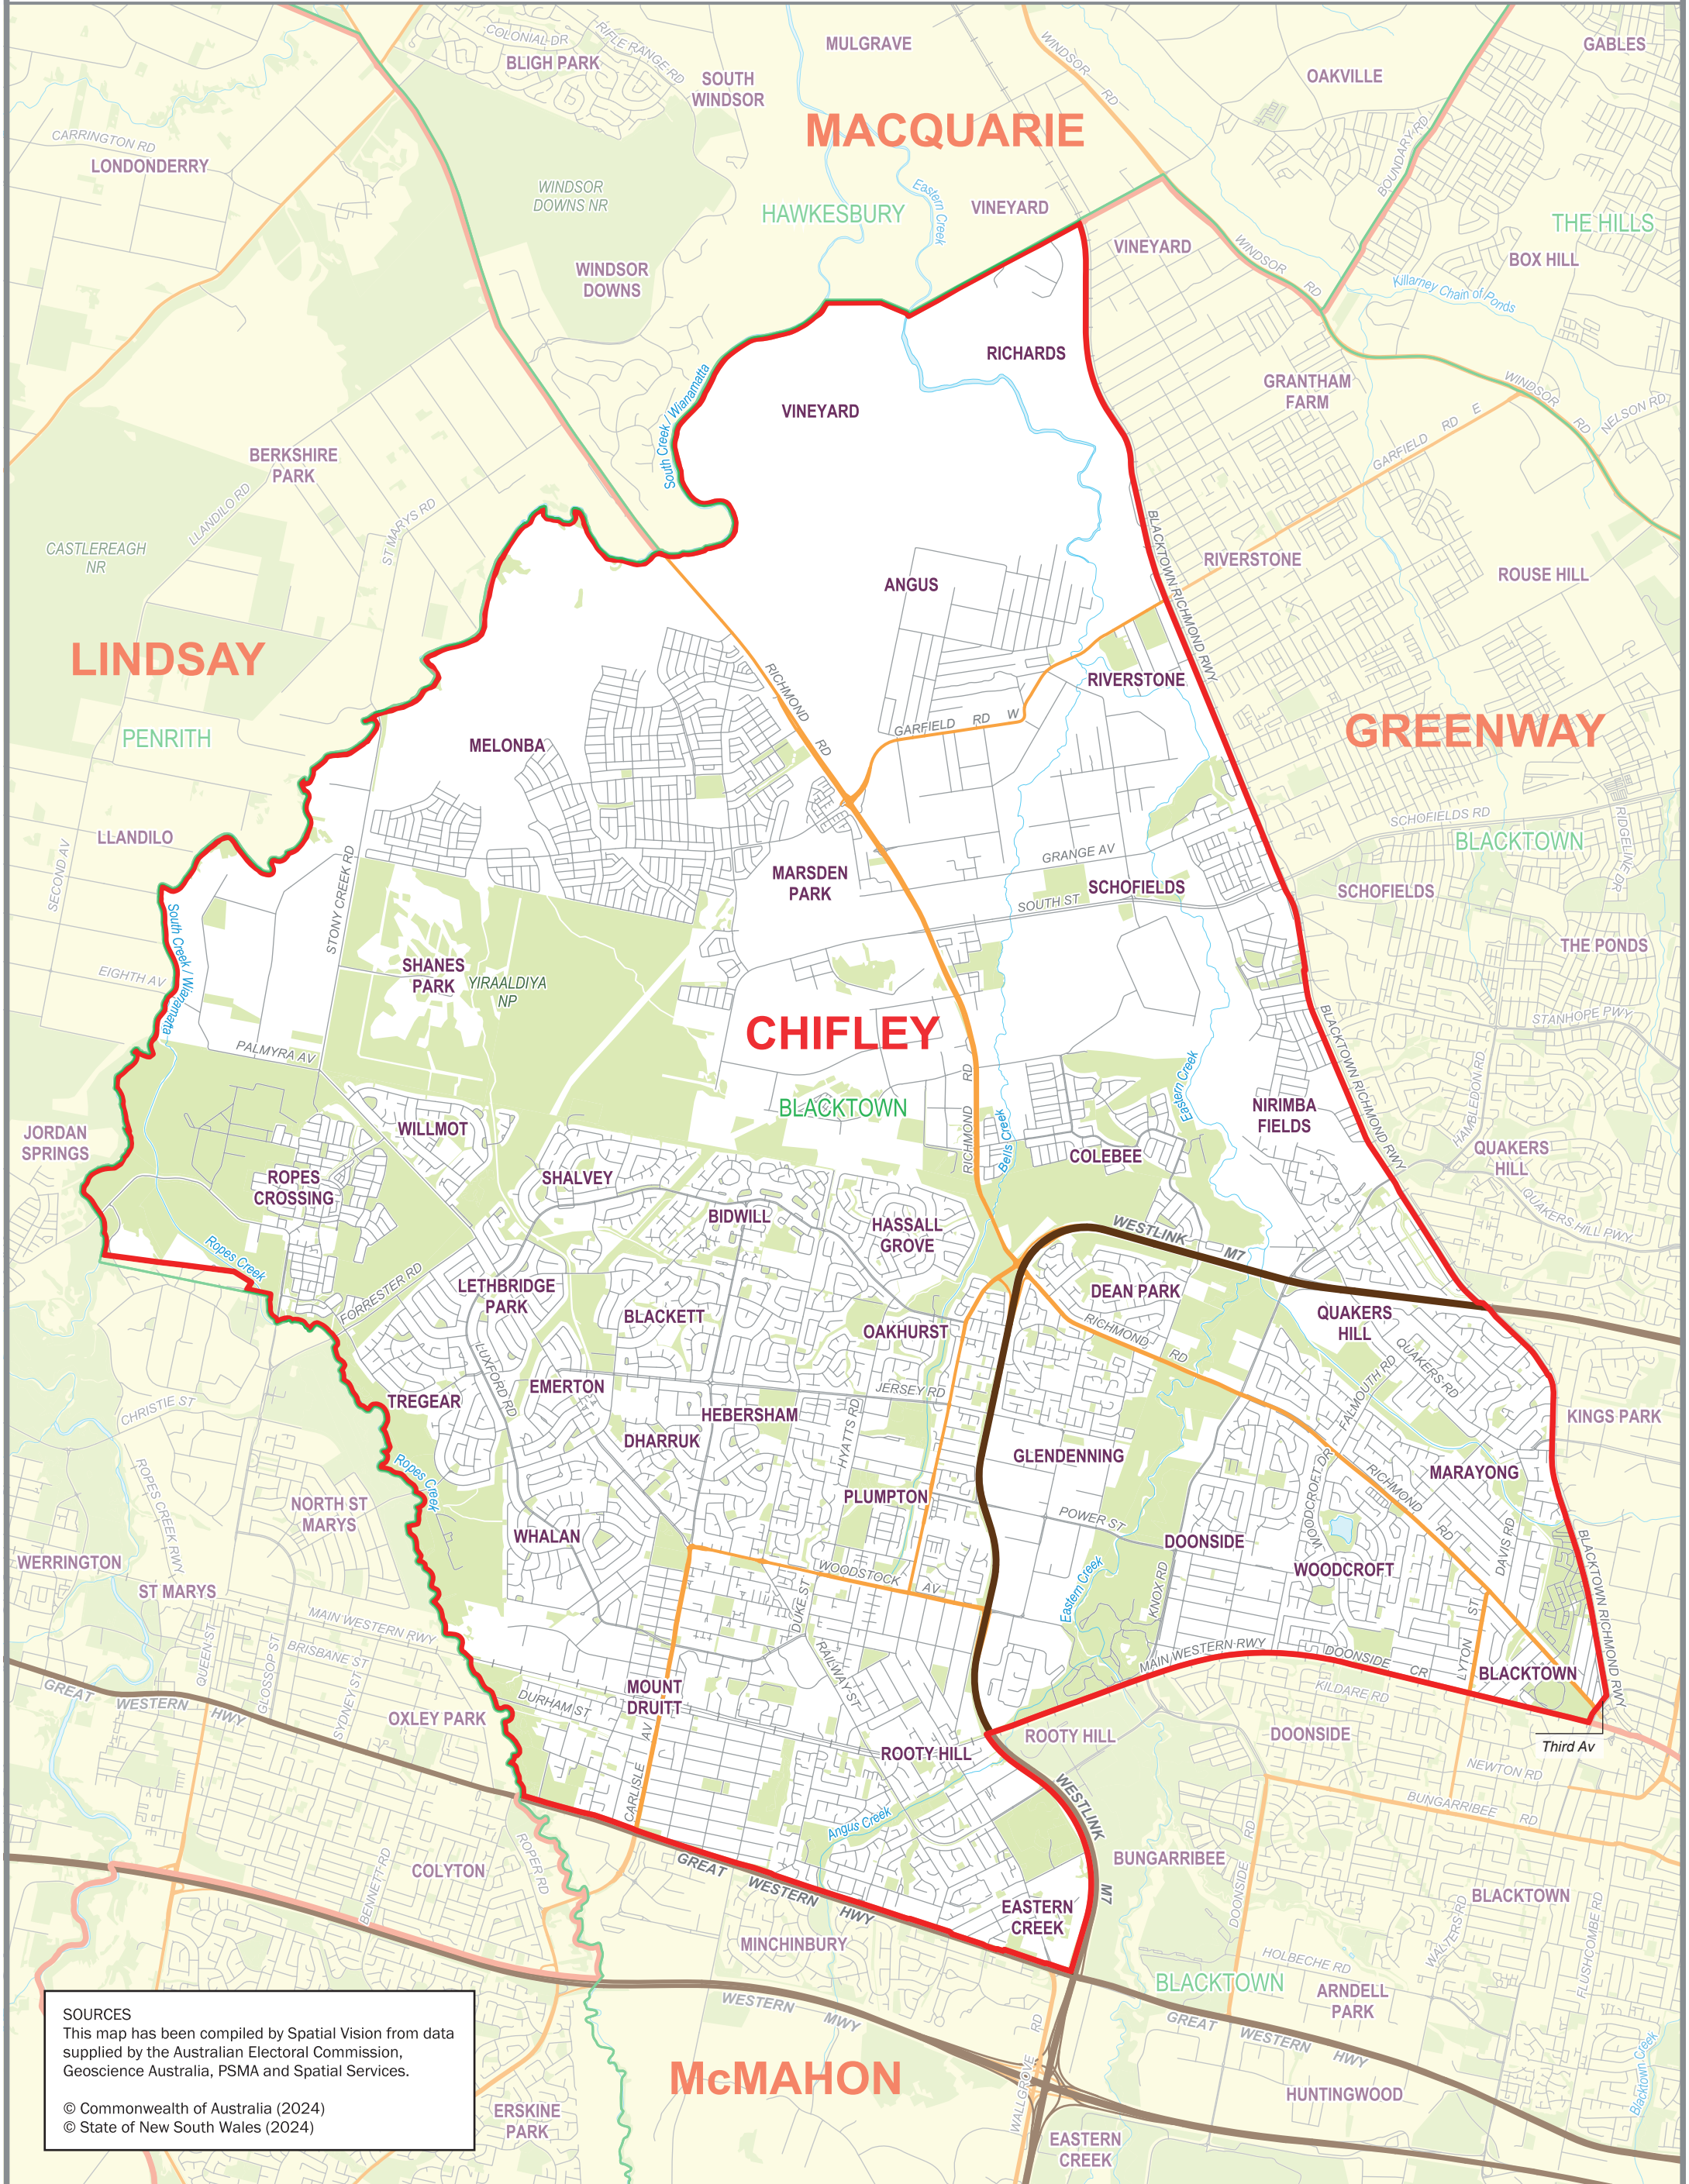

October 2024
**MAP OF THE COMMONWEALTH
 ELECTORAL DIVISION OF
 CHIFLEY**

Name and Boundary of
 Electoral Division
 Names and Boundaries of
 Adjoining Electoral Divisions
 Names and Boundaries of
 Local Government Areas
 (as of August 2023)

CHIFLEY
LINDSAY
BLACKTOWN

SOURCES
 This map has been compiled by Spatial Vision from data supplied by the Australian Electoral Commission, Geoscience Australia, PSMA and Spatial Services.
 © Commonwealth of Australia (2024)
 © State of New South Wales (2024)