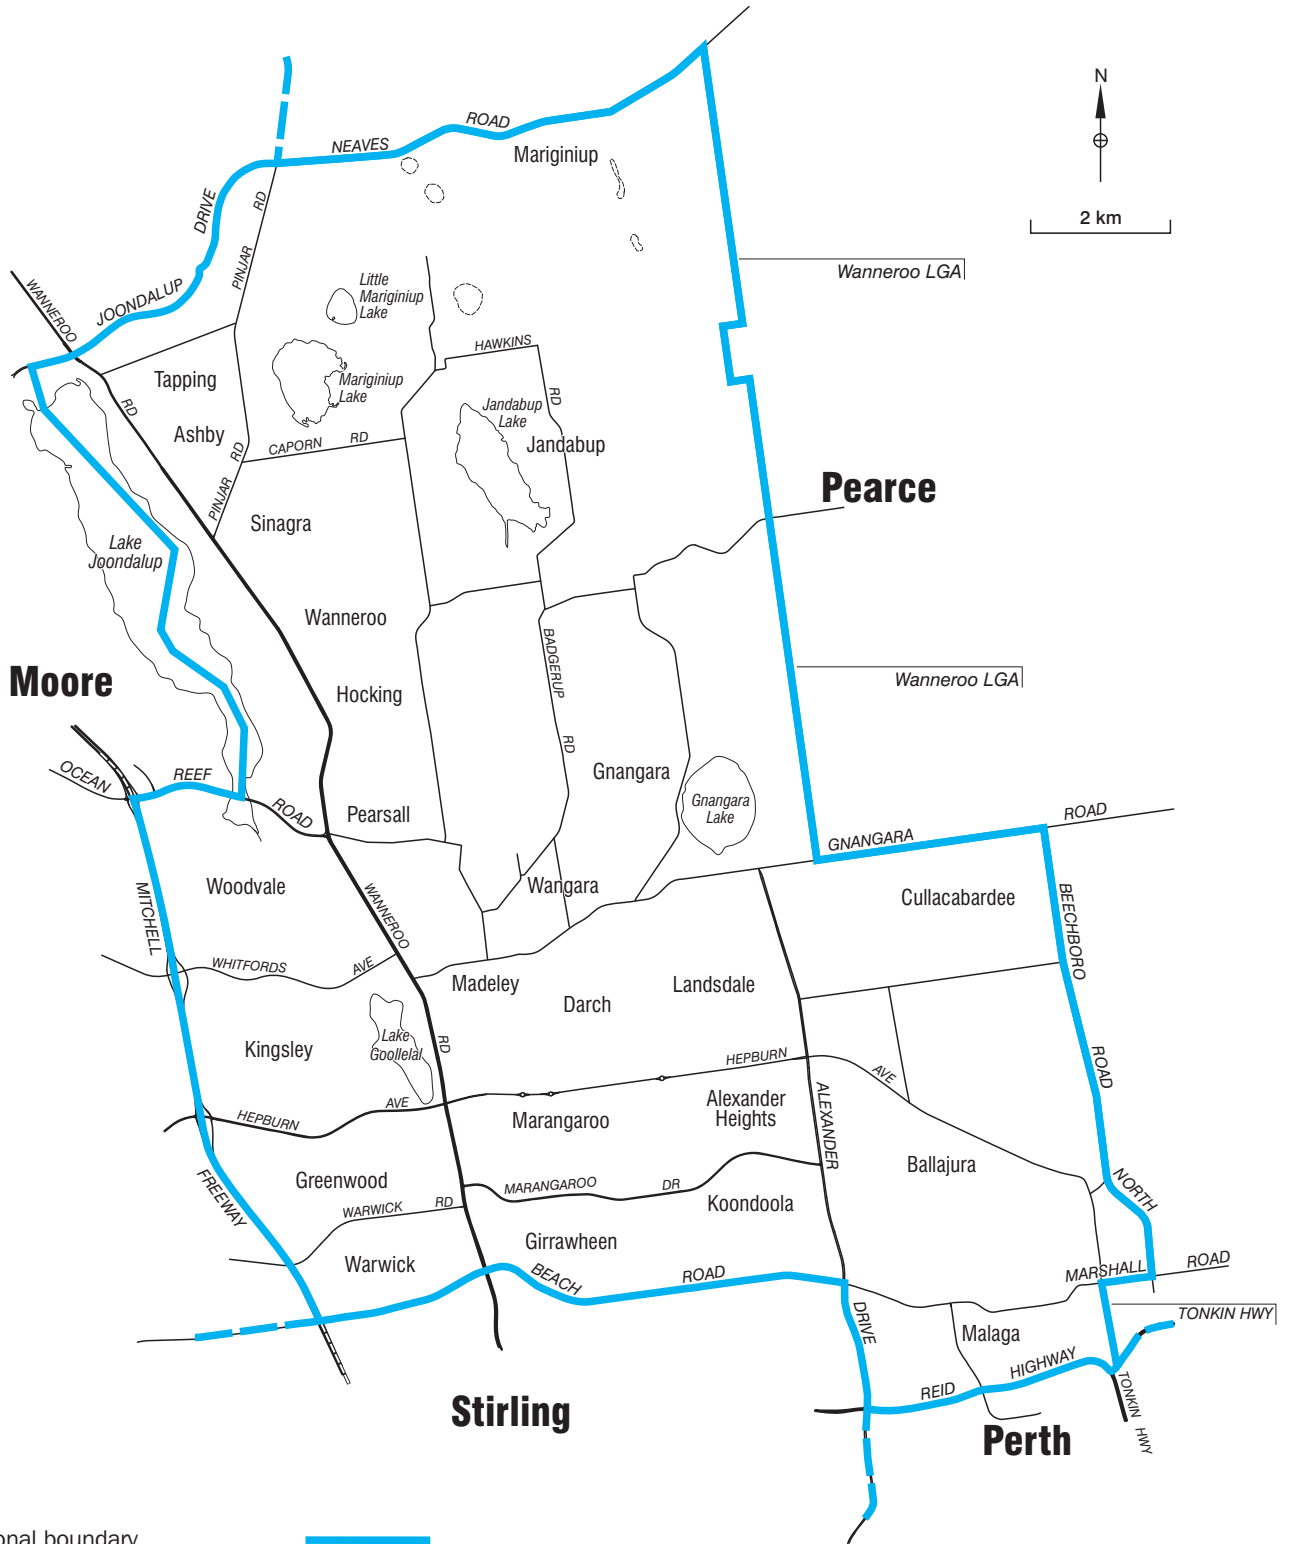

COMMONWEALTH ELECTORAL DIVISION OF **COWAN**

- Divisional boundary
- Adjoining divisional boundary
- Division area 180 sq km
- Railway

Note:
Federal redistribution finalised in December 2008
Local Government Area (LGA) descriptions are current at April 2008