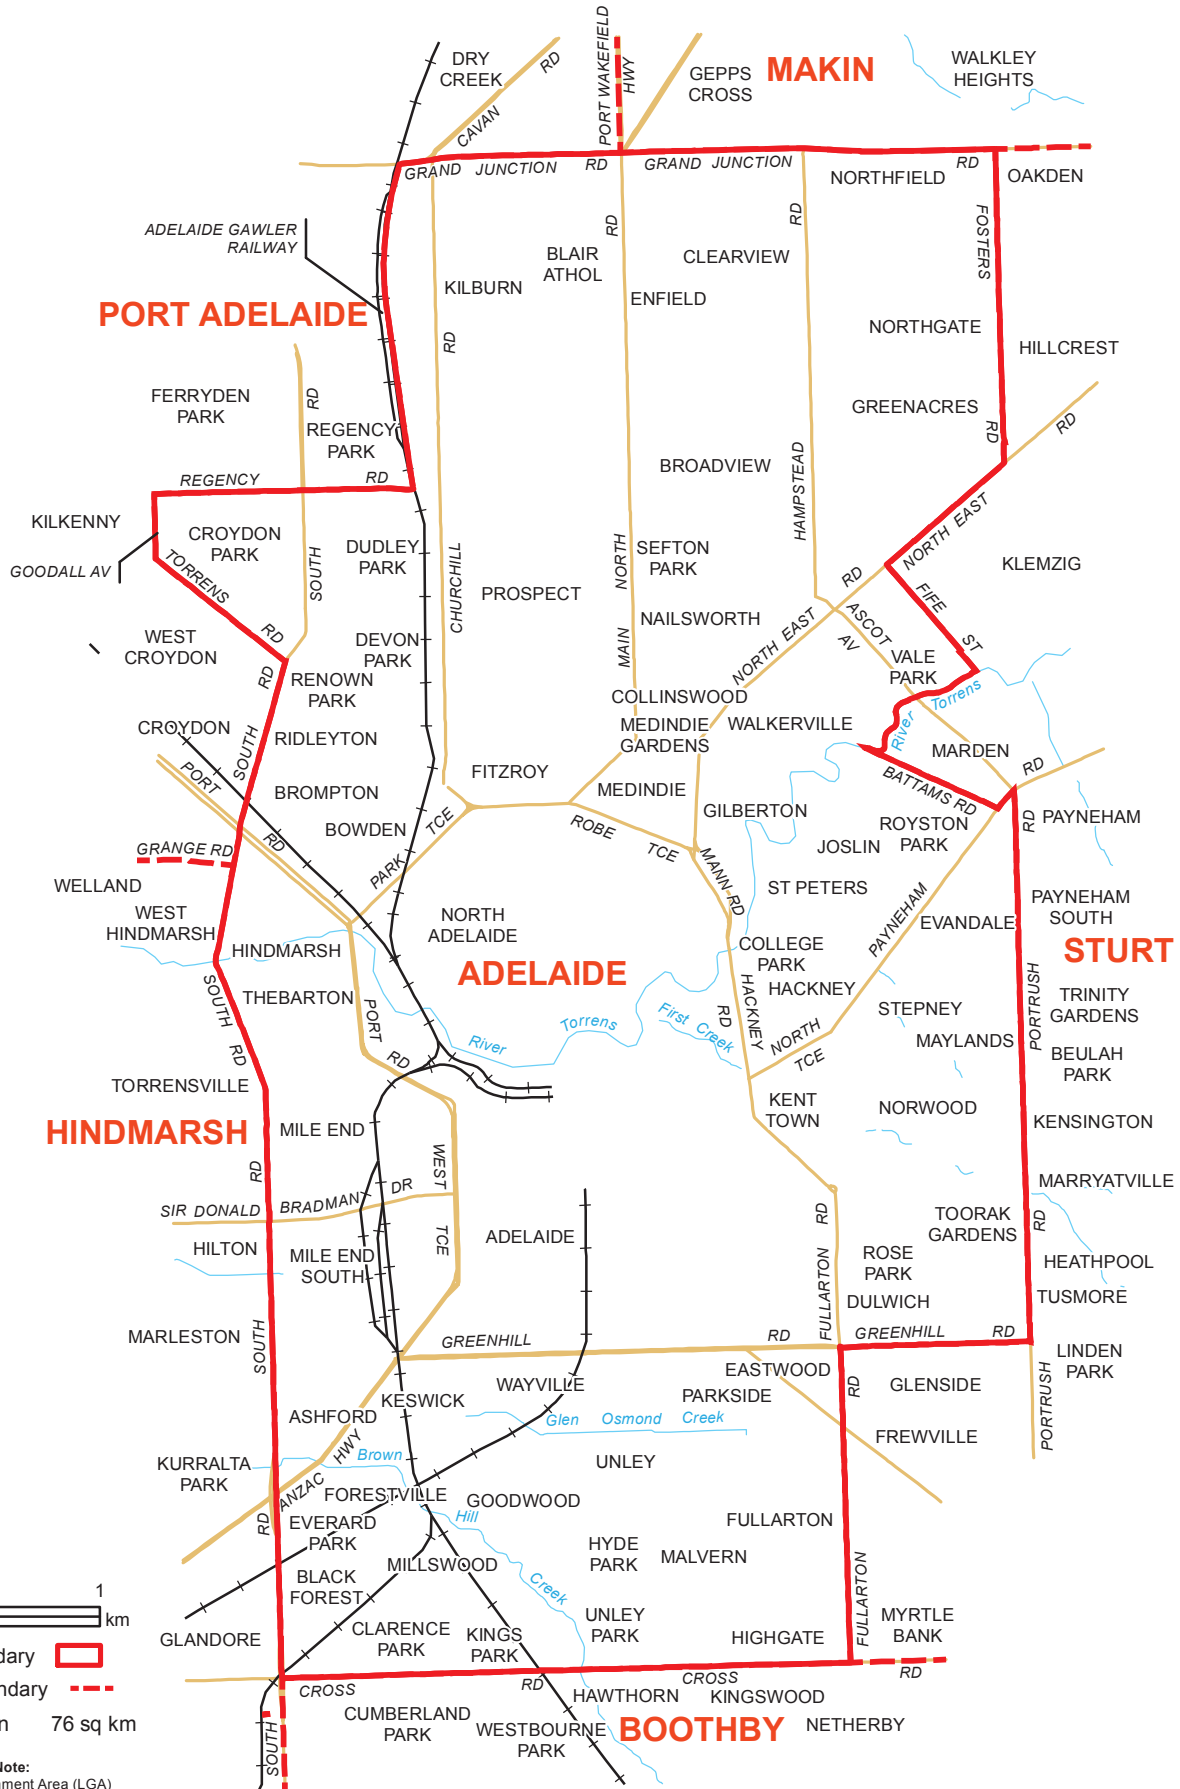

ADELAIDE

Boundary gazetted 16 December 2011

Note:
Local Government Area (LGA) descriptions are current to 2011. Federal electoral boundaries follow the centre of features unless otherwise advised.