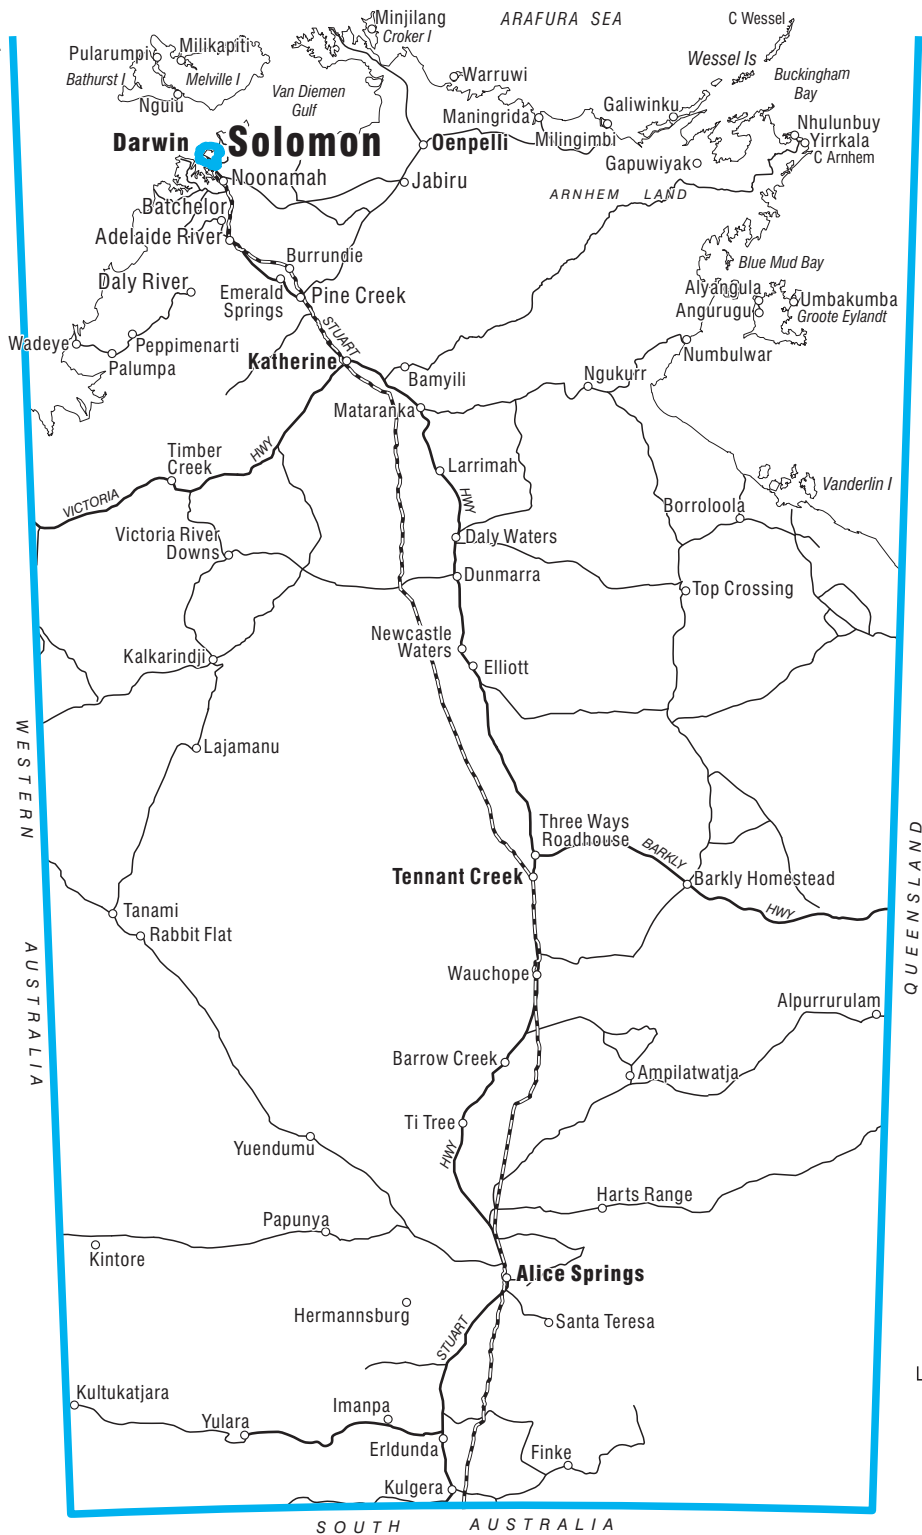

COMMONWEALTH ELECTORAL DIVISION OF LINGIARI

Boundary extends to
Latitude 10° S

Boundary extends to
Latitude 10° S

Christmas Island and
Cocos (Keeling) Islands
are part of the Division
of Lingiari

200 km

Divisional boundary

Division area

1 352 034 sq km

Railway

Note:

Federal redistribution finalised in September 2008