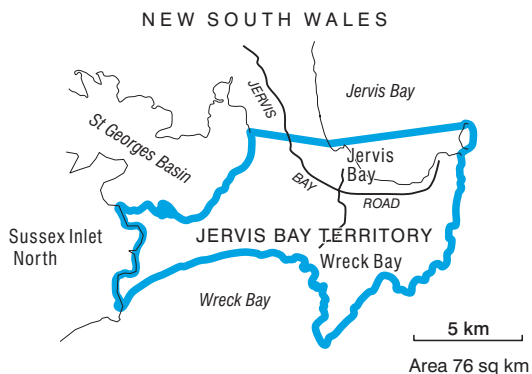

COMMONWEALTH ELECTORAL DIVISION OF **FRASER**

N

5 km

Canberra

Note:

Federal redistribution finalised in December 2005

5 km

Area 76 sq km

- Divisional boundary
- Adjoining Divisional boundary
- Division area **513 sq km**
- Railway line