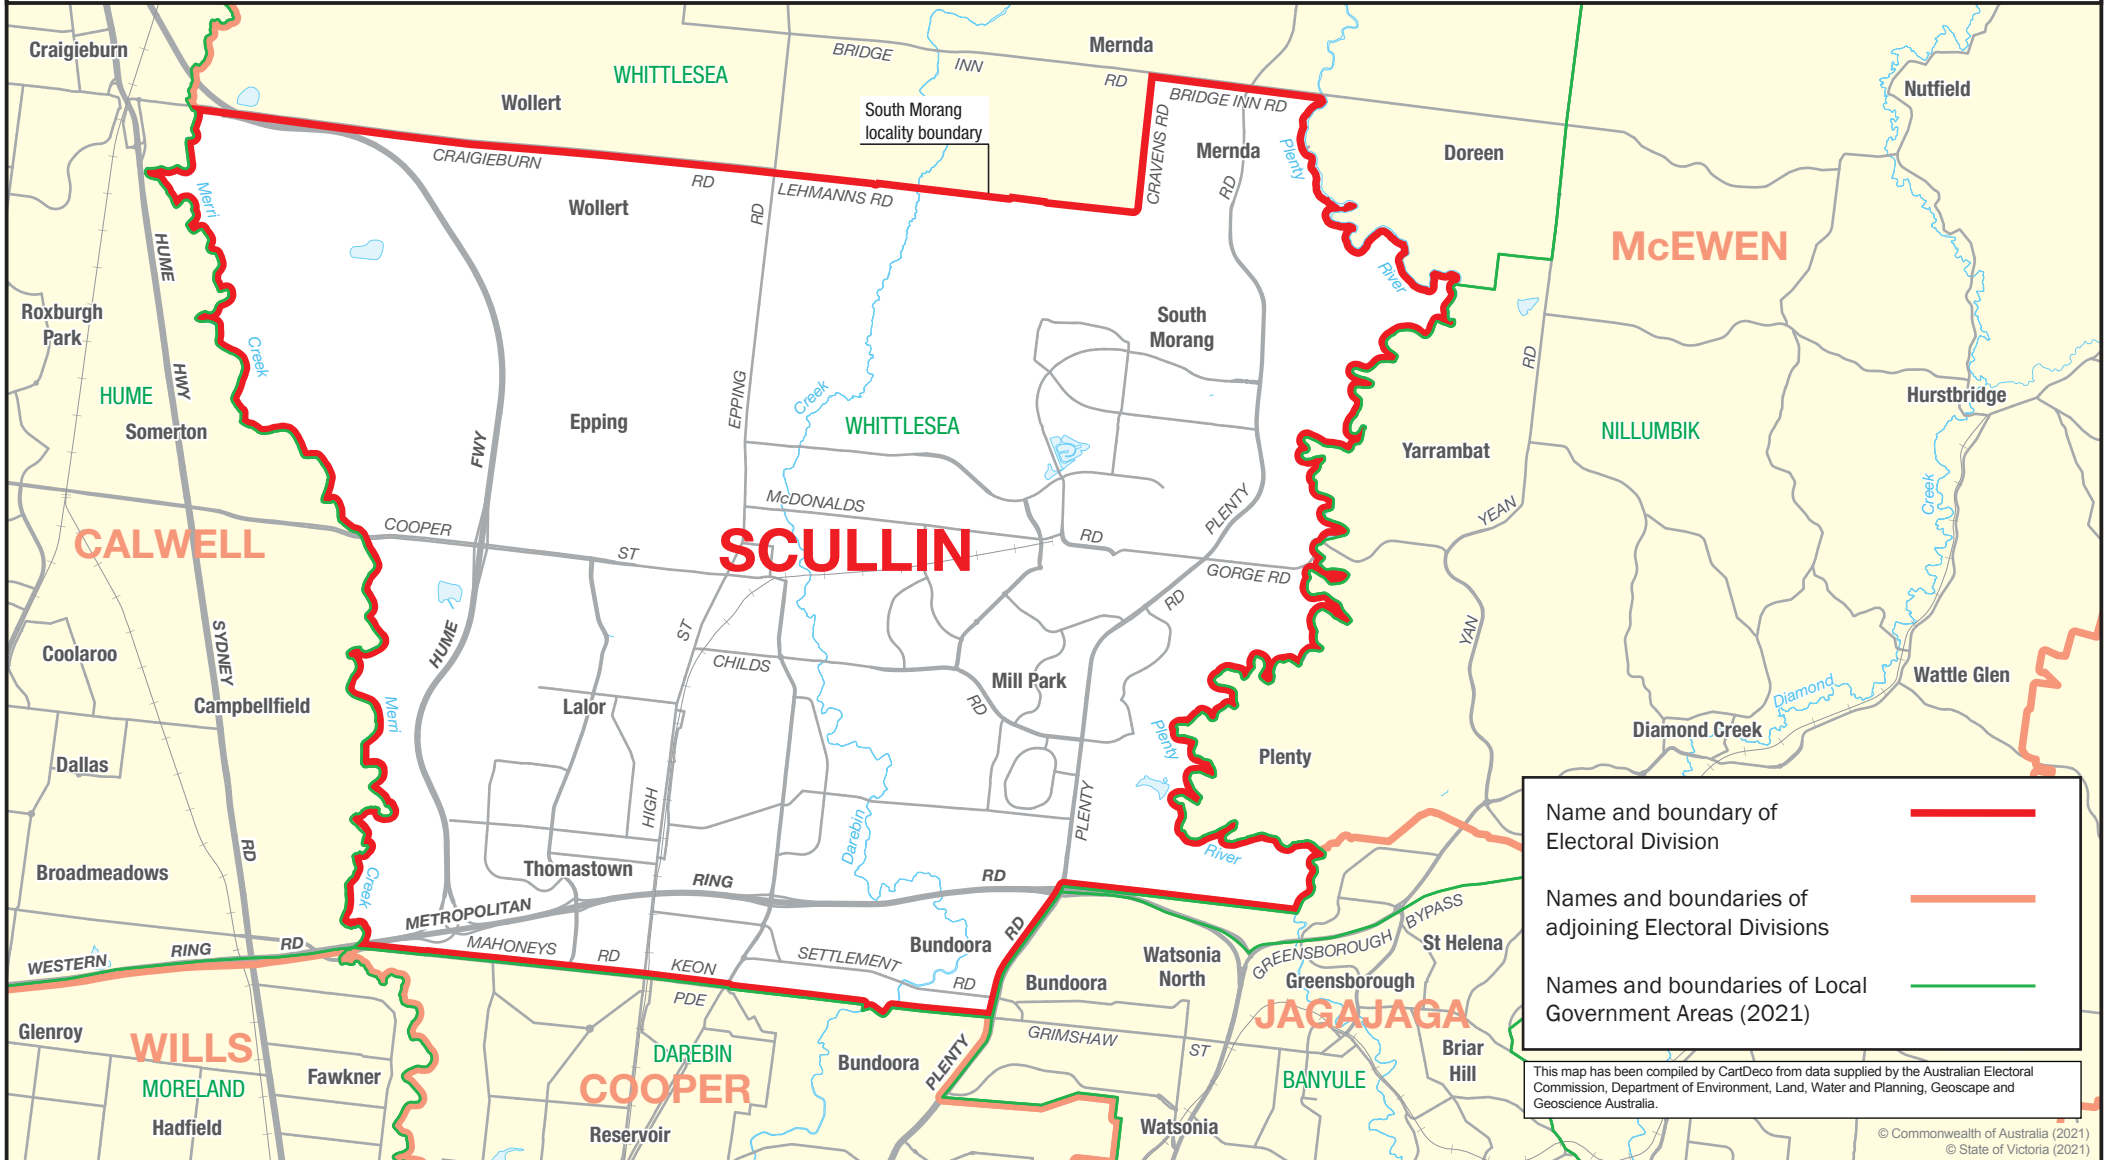

July 2021
**MAP OF COMMONWEALTH
 ELECTORAL DIVISION OF
 SCULLIN**

0 2 km

Name and boundary of Electoral Division	
Names and boundaries of adjoining Electoral Divisions	
Names and boundaries of Local Government Areas (2021)	

This map has been compiled by CartDeco from data supplied by the Australian Electoral Commission, Department of Environment, Land, Water and Planning, Geoscape and Geoscience Australia.