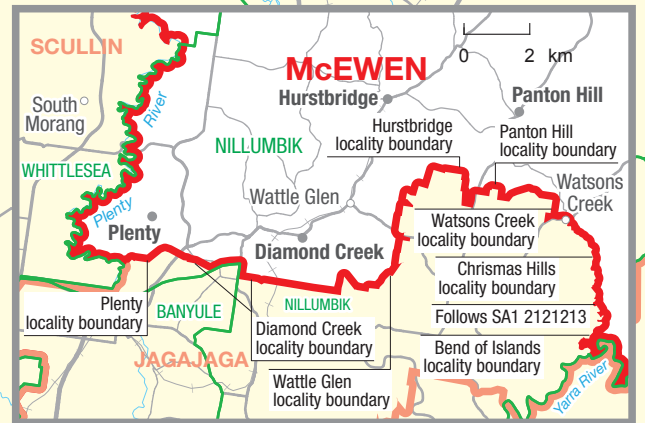

July 2021
**MAP OF COMMONWEALTH
 ELECTORAL DIVISION OF
 McEWEN**

Name and boundary of Electoral Division ———

Names and boundaries of adjoining Electoral Divisions ———

Names and boundaries of Local Government Areas (2021) ———

This map has been compiled by CartDeco from data supplied by the Australian Electoral Commission, Department of Environment, Land, Water and Planning, Geoscape and Geoscience Australia.