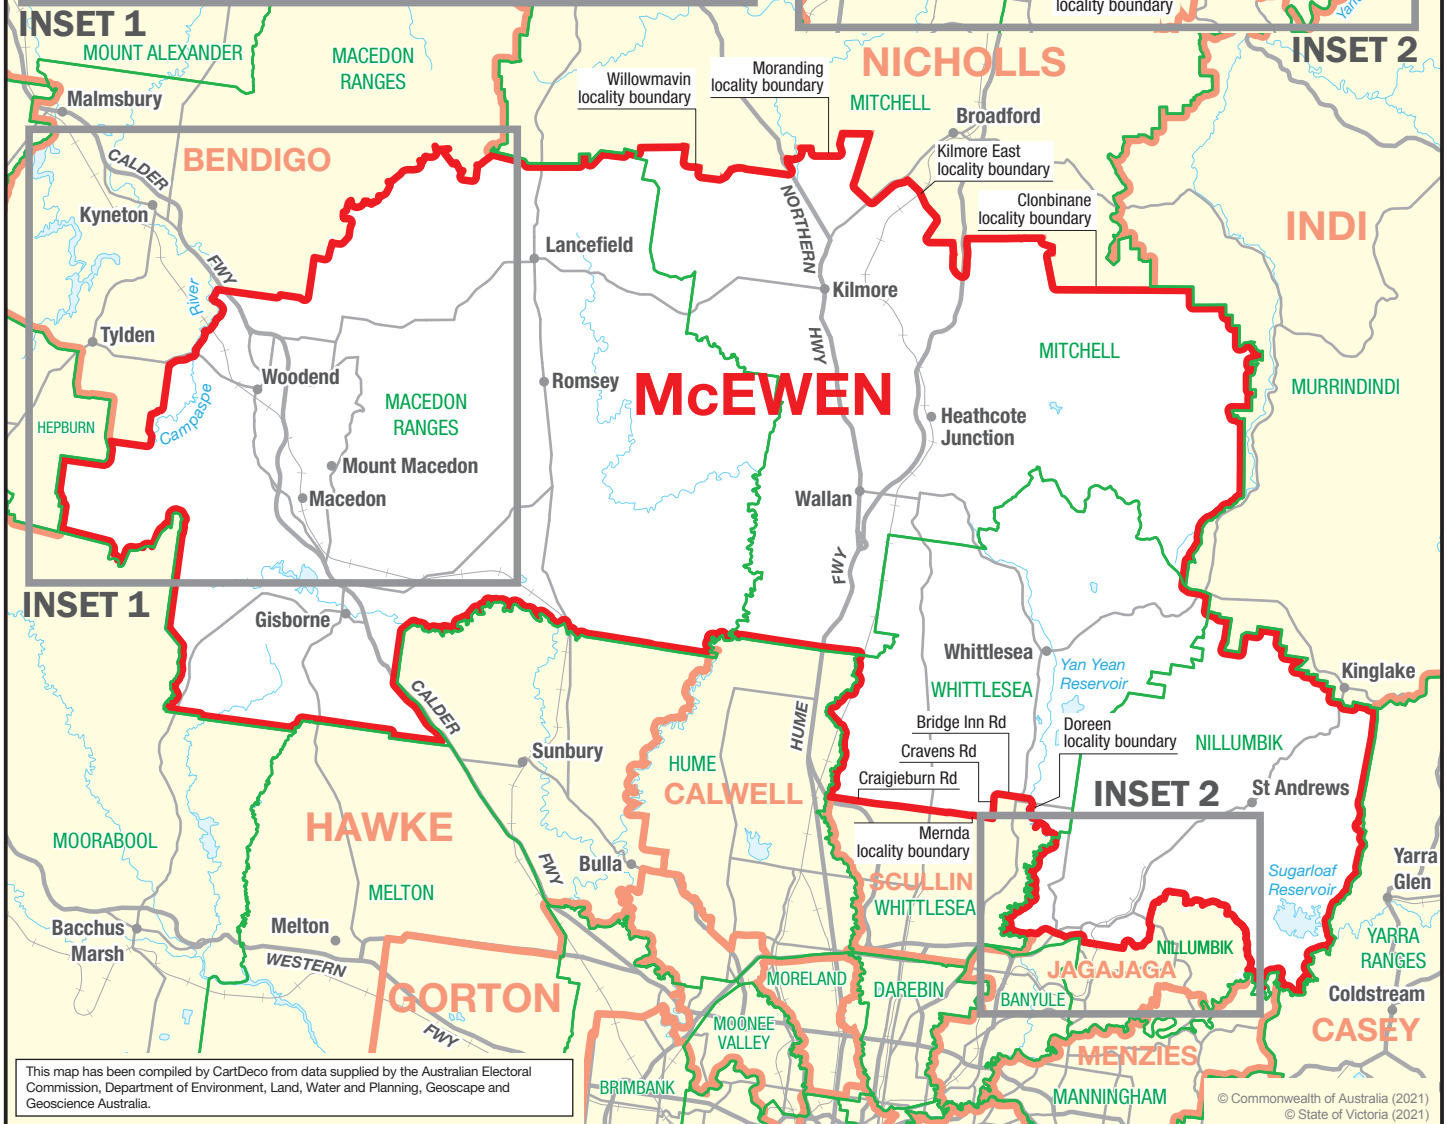

July 2021
**MAP OF COMMONWEALTH
 ELECTORAL DIVISION OF
 McEWEN**

Name and boundary of Electoral Division ———

Names and boundaries of adjoining Electoral Divisions ———

Names and boundaries of Local Government Areas (2021) ———

This map has been compiled by CartDeco from data supplied by the Australian Electoral Commission, Department of Environment, Land, Water and Planning, Geoscape and Geoscience Australia.