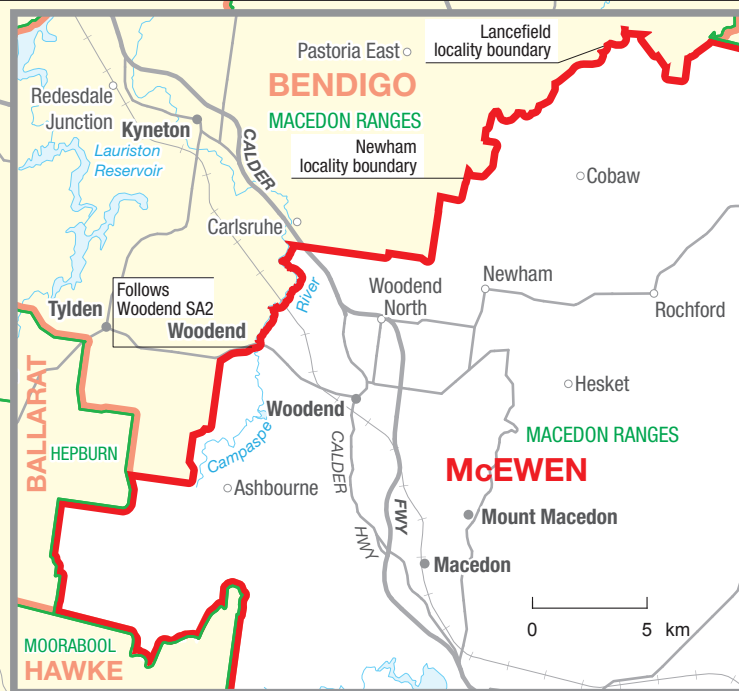

July 2021
**MAP OF COMMONWEALTH
 ELECTORAL DIVISION OF
 McEWEN**

Name and boundary of Electoral Division ———

Names and boundaries of adjoining Electoral Divisions ———

Names and boundaries of Local Government Areas (2021) ———

This map has been compiled by CartDeco from data supplied by the Australian Electoral Commission, Department of Environment, Land, Water and Planning, Geoscape and Geoscience Australia.