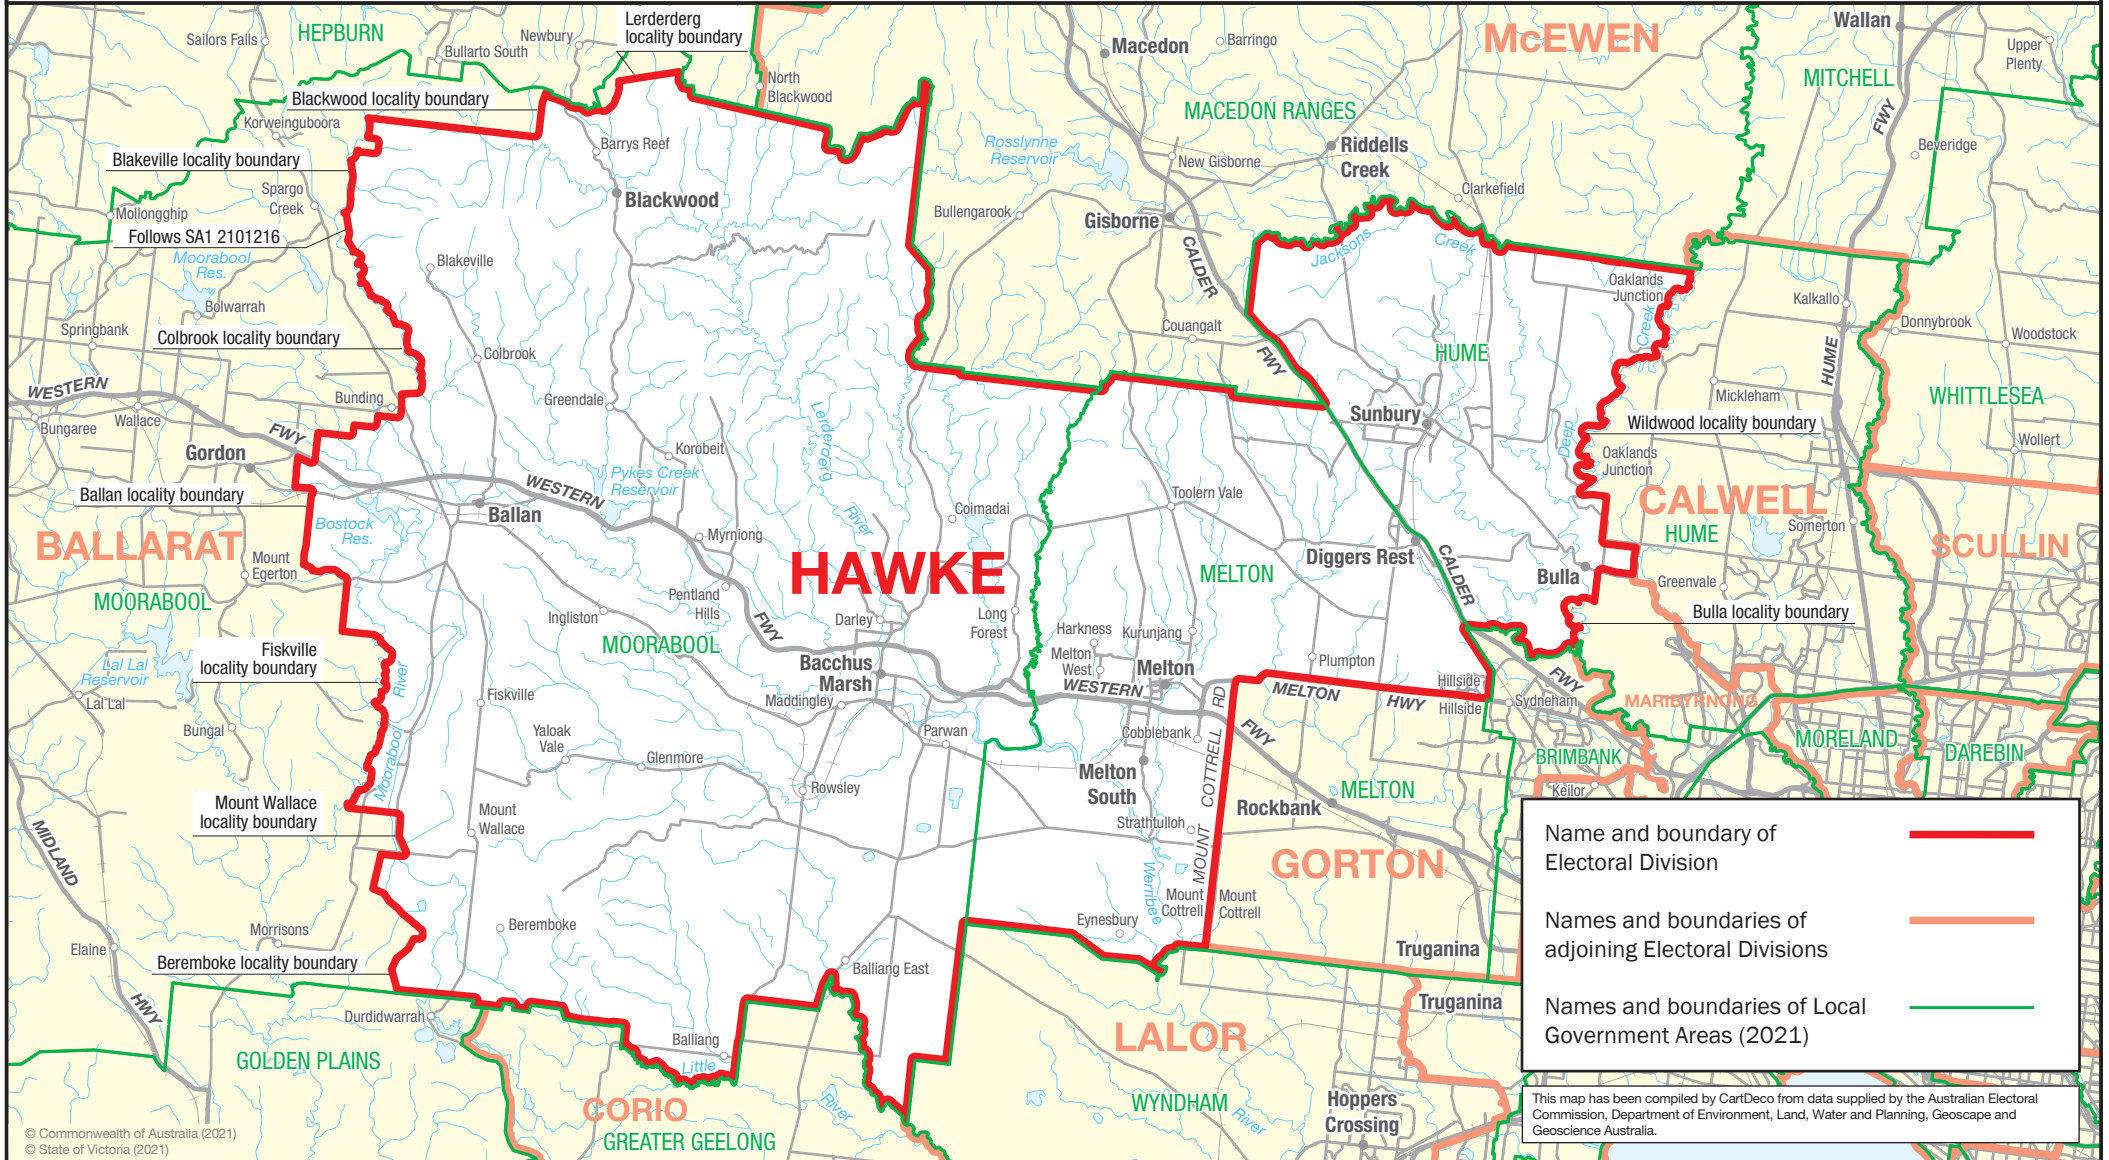

July 2021
**MAP OF COMMONWEALTH
 ELECTORAL DIVISION OF
 HAWKE**

Name and boundary of Electoral Division	
Names and boundaries of adjoining Electoral Divisions	
Names and boundaries of Local Government Areas (2021)	

This map has been compiled by CartDeco from data supplied by the Australian Electoral Commission, Department of Environment, Land, Water and Planning, Geoscape and Geoscience Australia.