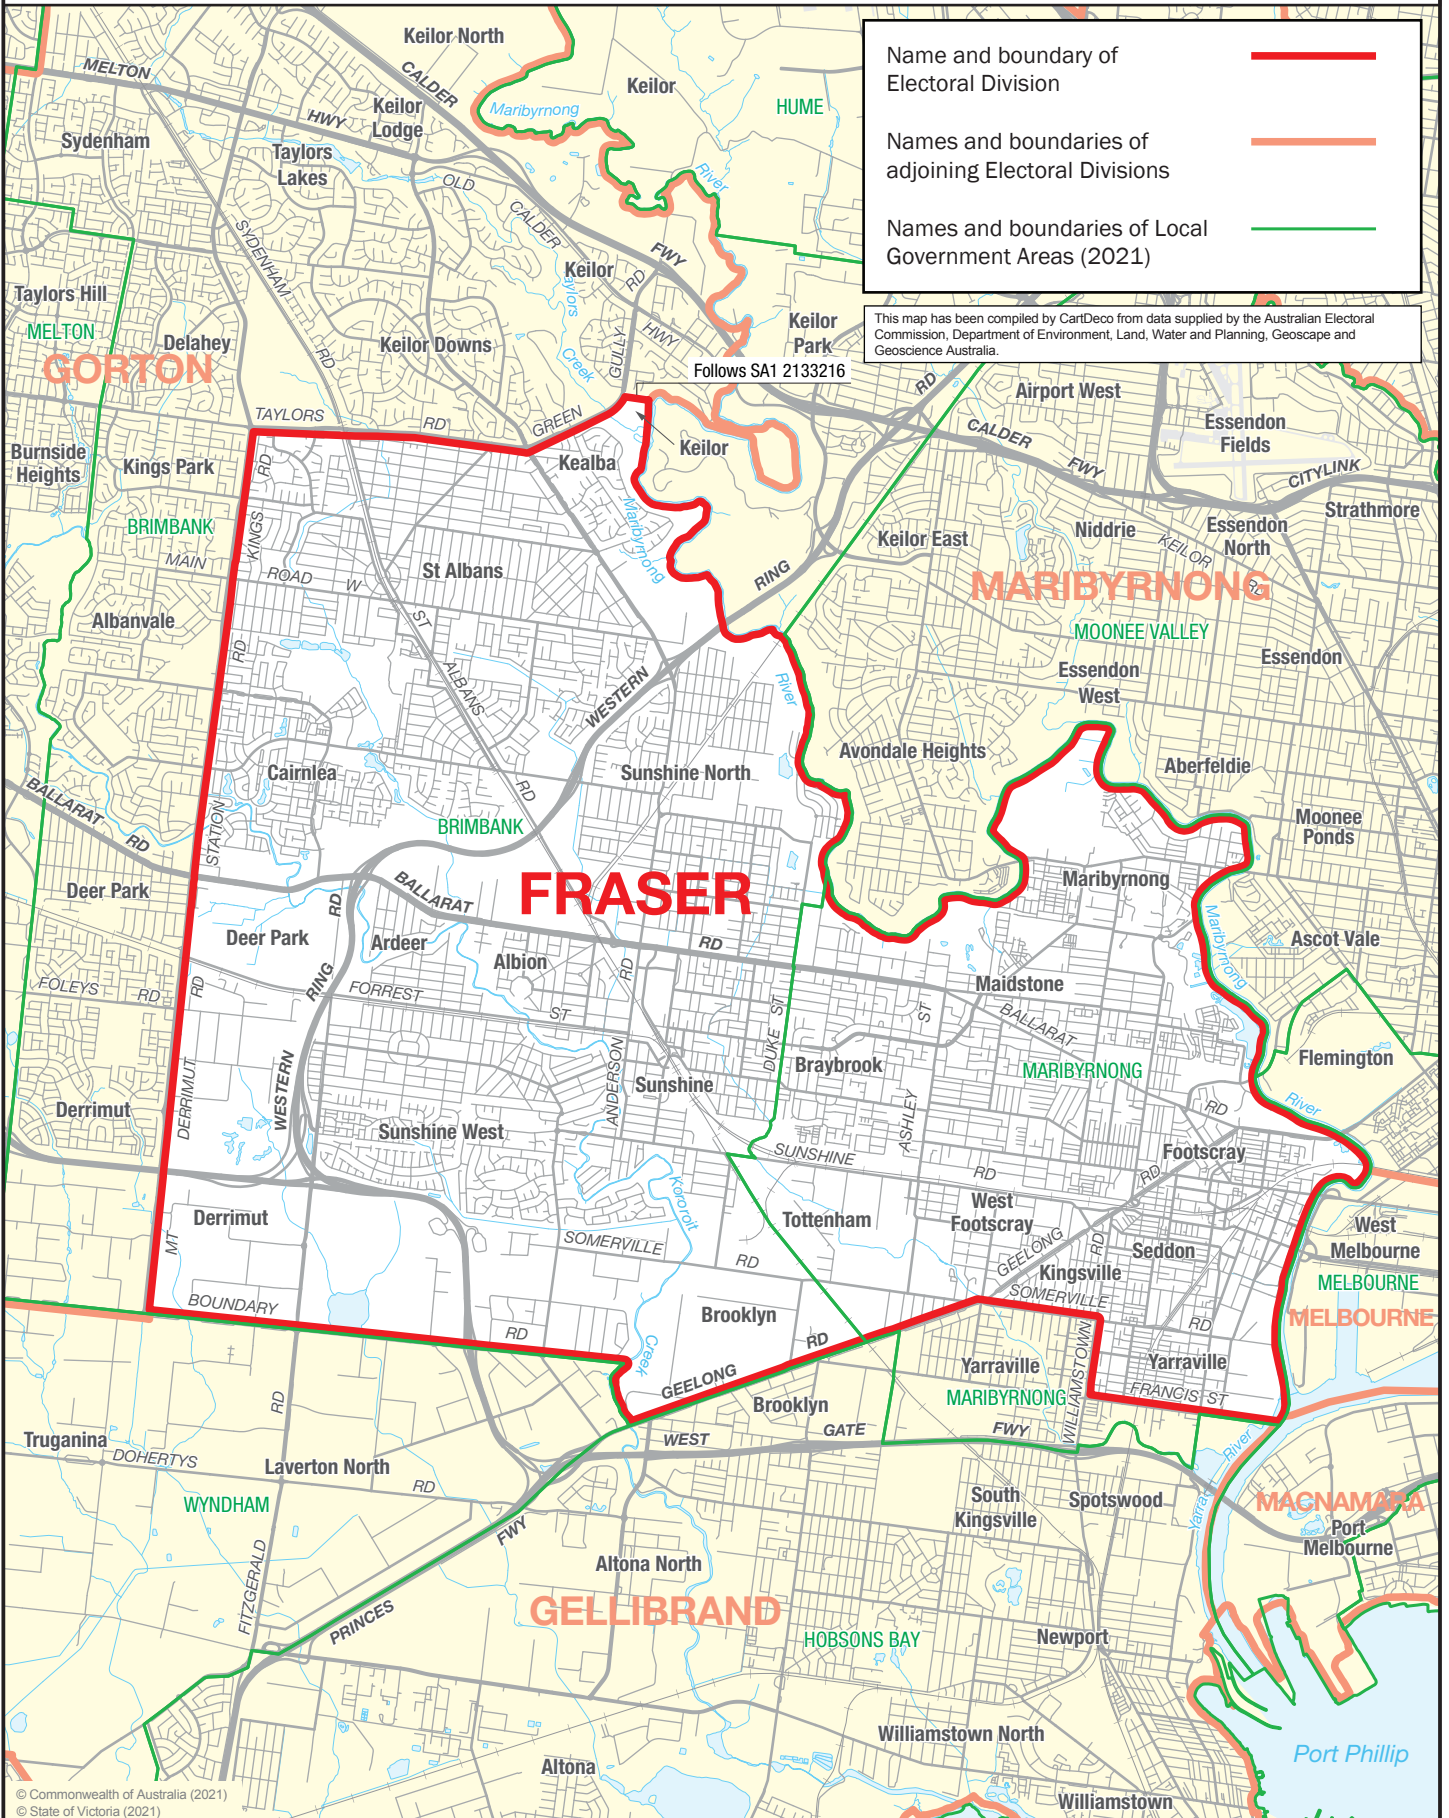

July 2021
**MAP OF COMMONWEALTH
 ELECTORAL DIVISION OF
 FRASER**

0 2 km

Name and boundary of Electoral Division —

Names and boundaries of adjoining Electoral Divisions —

Names and boundaries of Local Government Areas (2021) —

This map has been compiled by CartDeco from data supplied by the Australian Electoral Commission, Department of Environment, Land, Water and Planning, Geoscape and Geoscience Australia.

Follows SA1 2133216