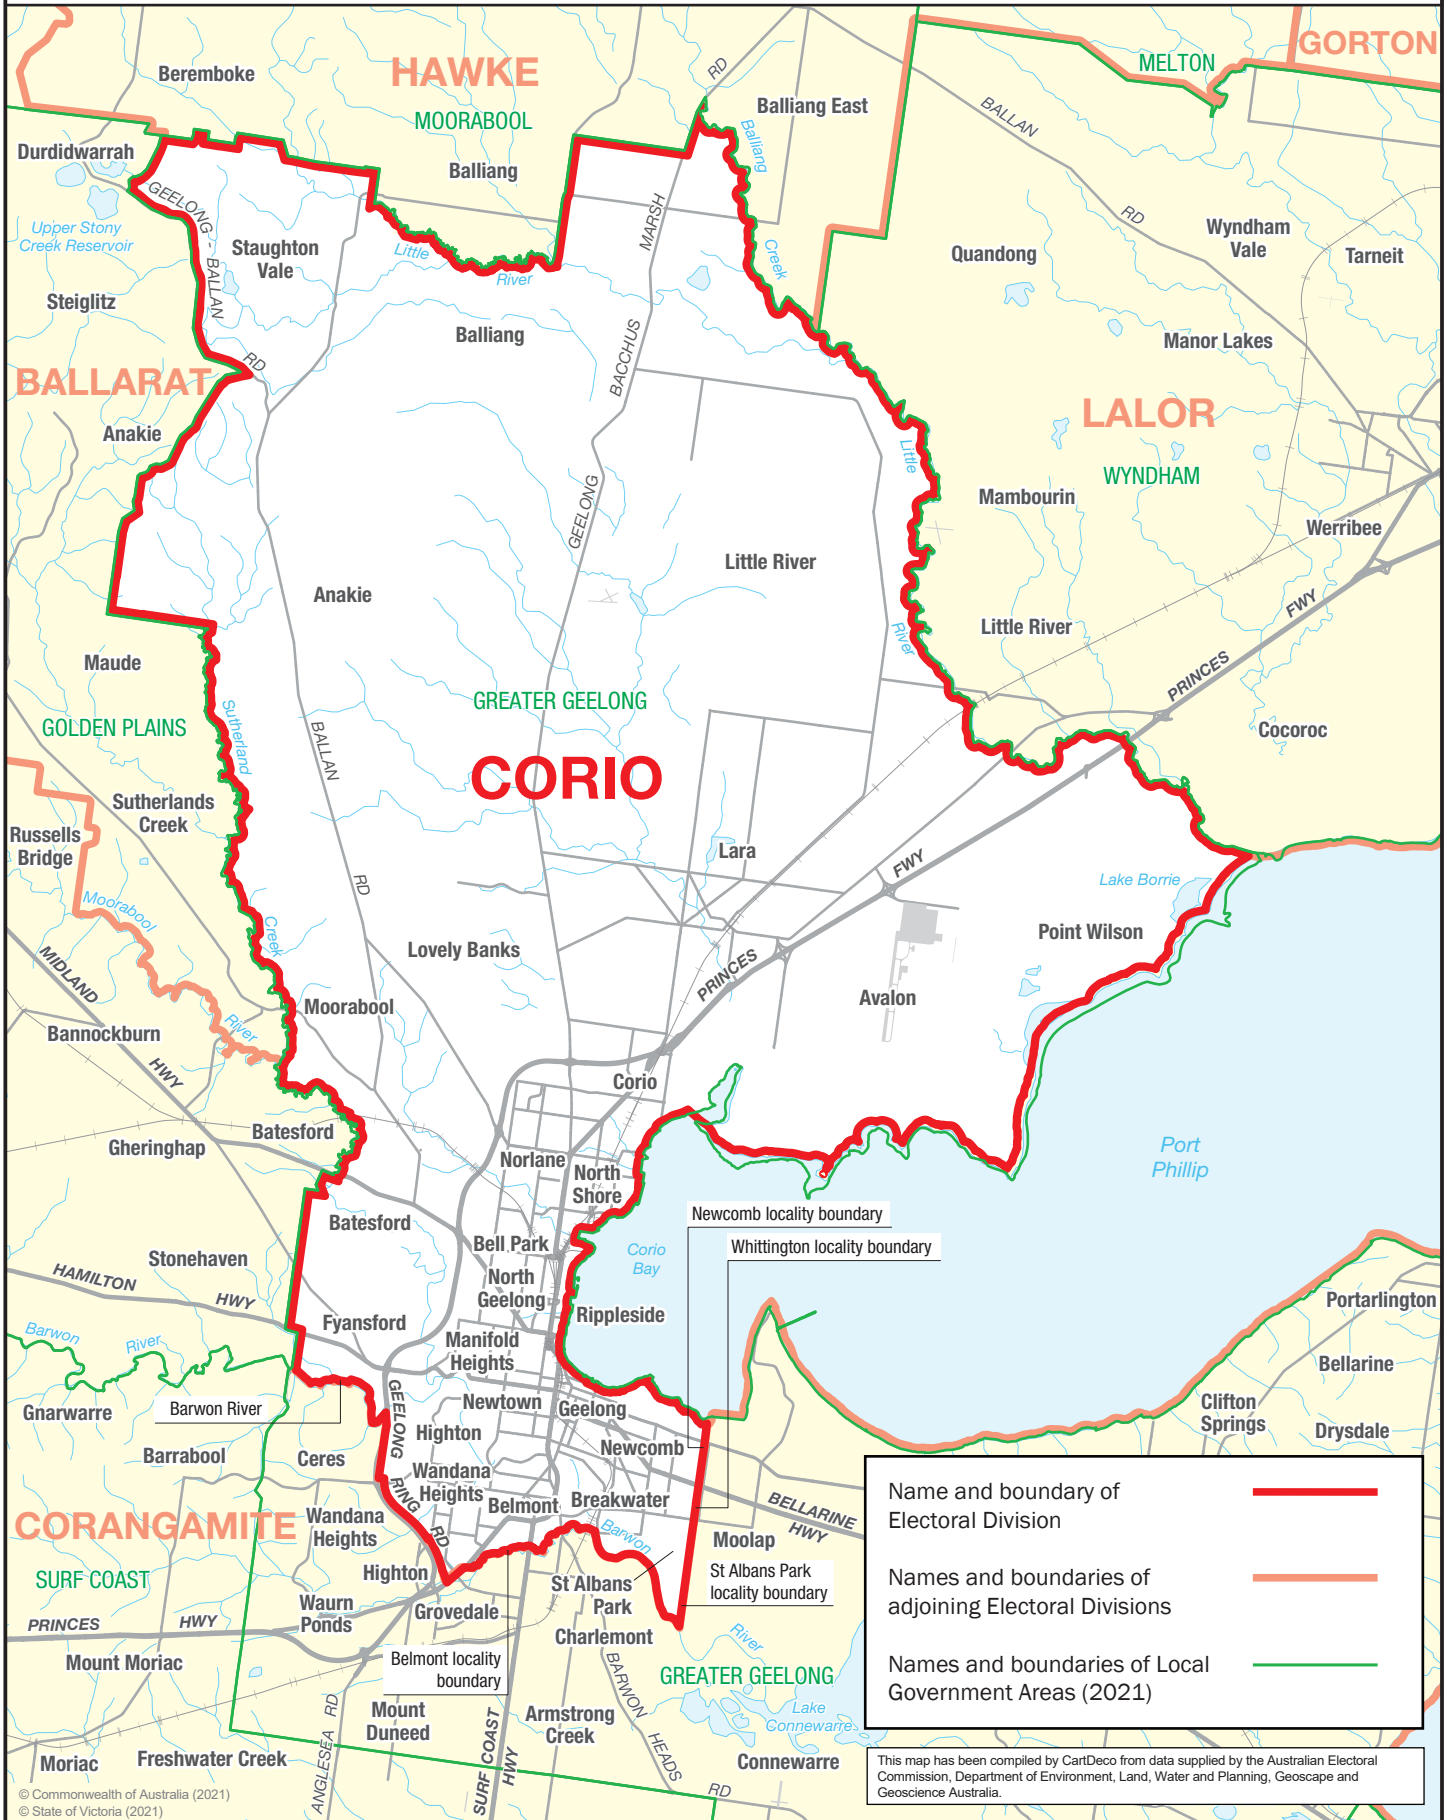

July 2021
**MAP OF COMMONWEALTH
 ELECTORAL DIVISION OF
 CORIO**

Name and boundary of Electoral Division	
Names and boundaries of adjoining Electoral Divisions	
Names and boundaries of Local Government Areas (2021)	

This map has been compiled by CartDeco from data supplied by the Australian Electoral Commission, Department of Environment, Land, Water and Planning, Geoscape and Geoscience Australia.