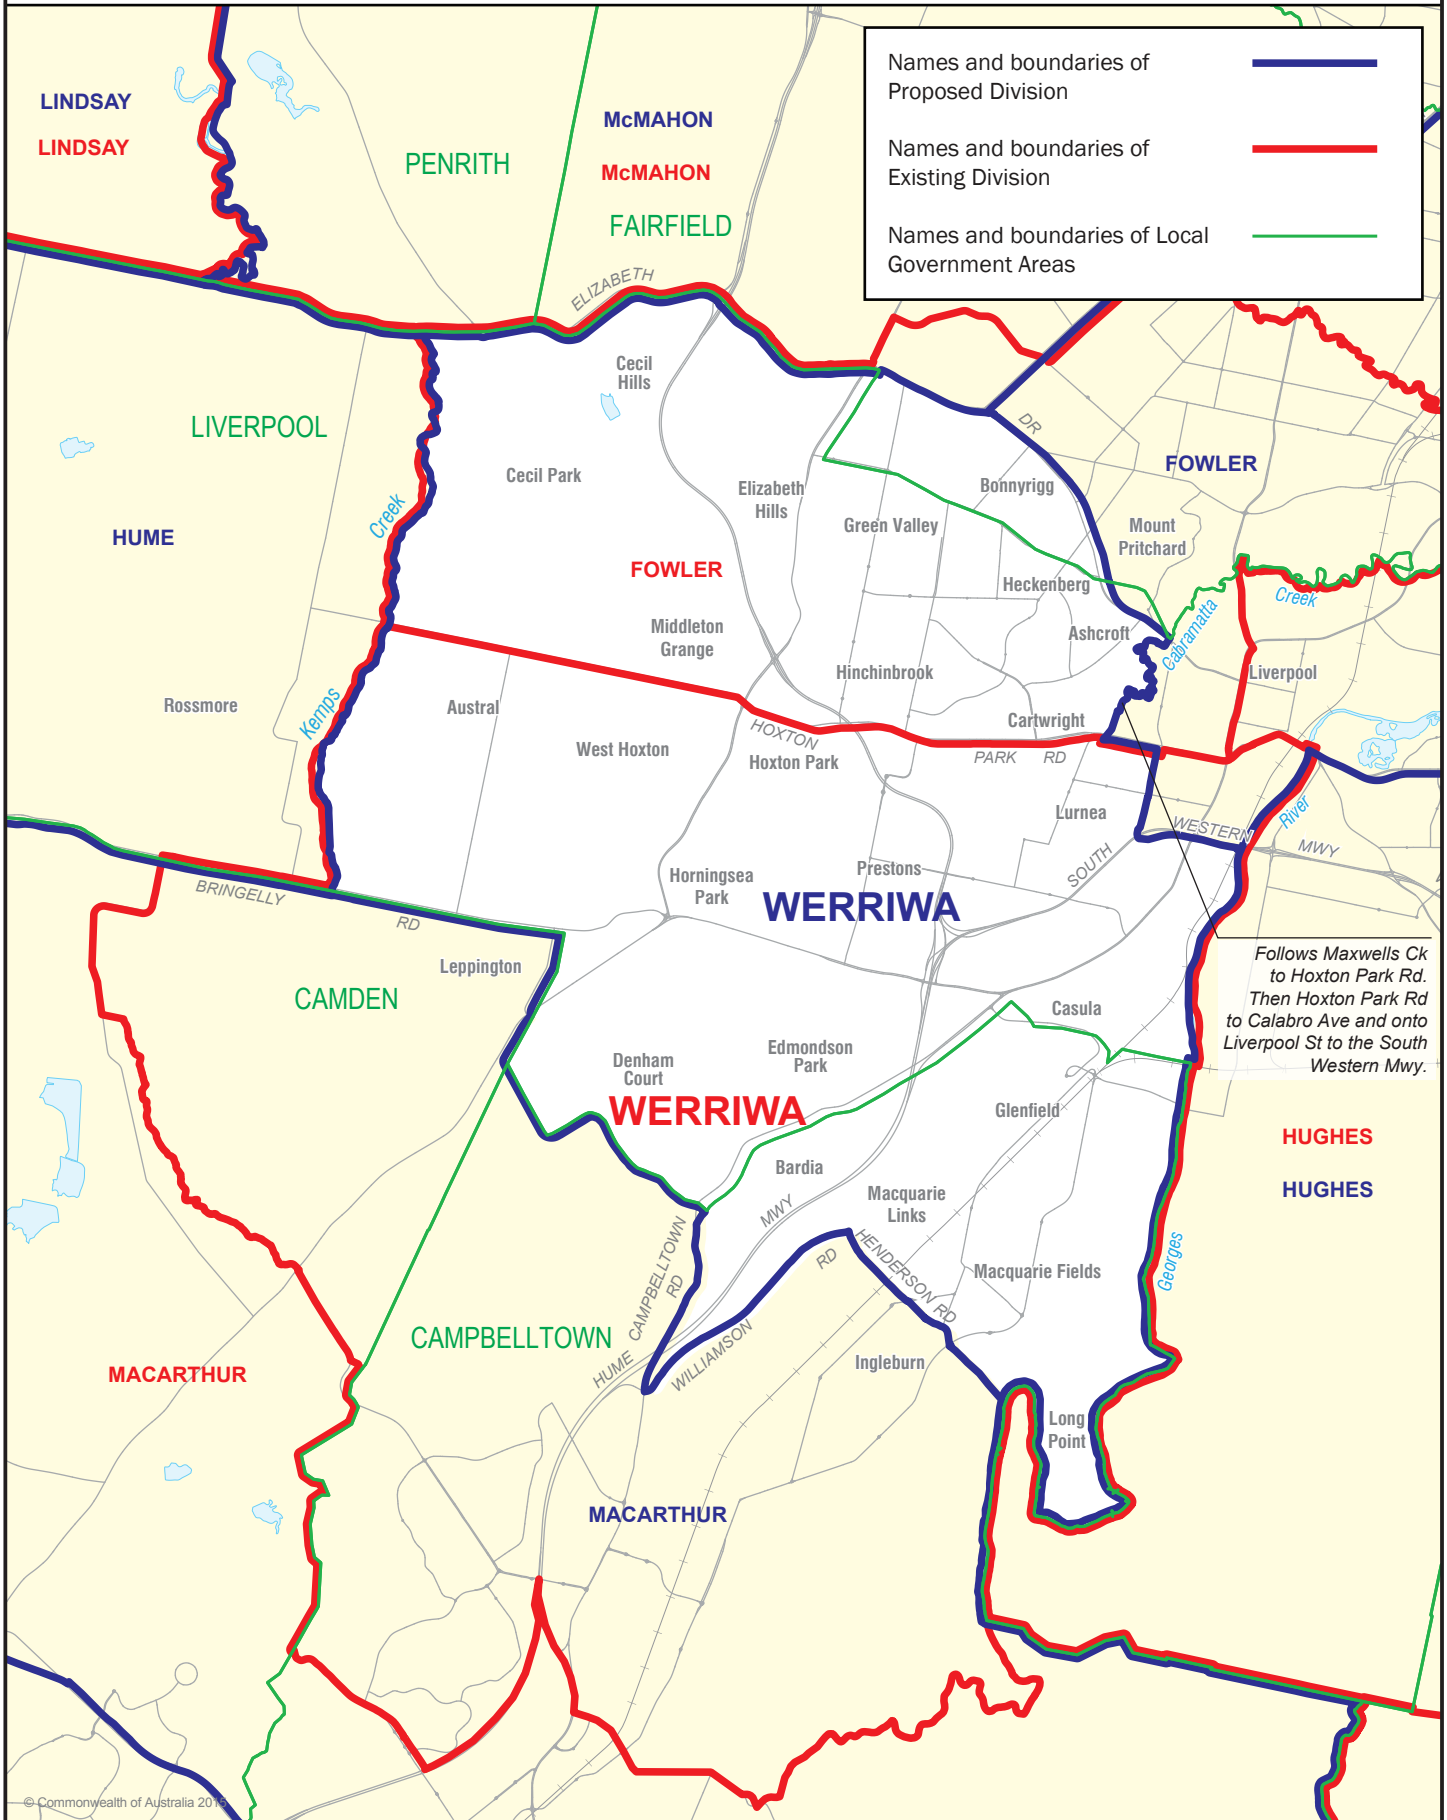

October 2015
**MAP OF PROPOSED
 COMMONWEALTH ELECTORAL DIVISION OF
 WERRIWA**

Names and boundaries of Proposed Division	
Names and boundaries of Existing Division	
Names and boundaries of Local Government Areas	

Follows Maxwells Ck to Hoxton Park Rd. Then Hoxton Park Rd to Calabro Ave and onto Liverpool St to the South Western Mwy.