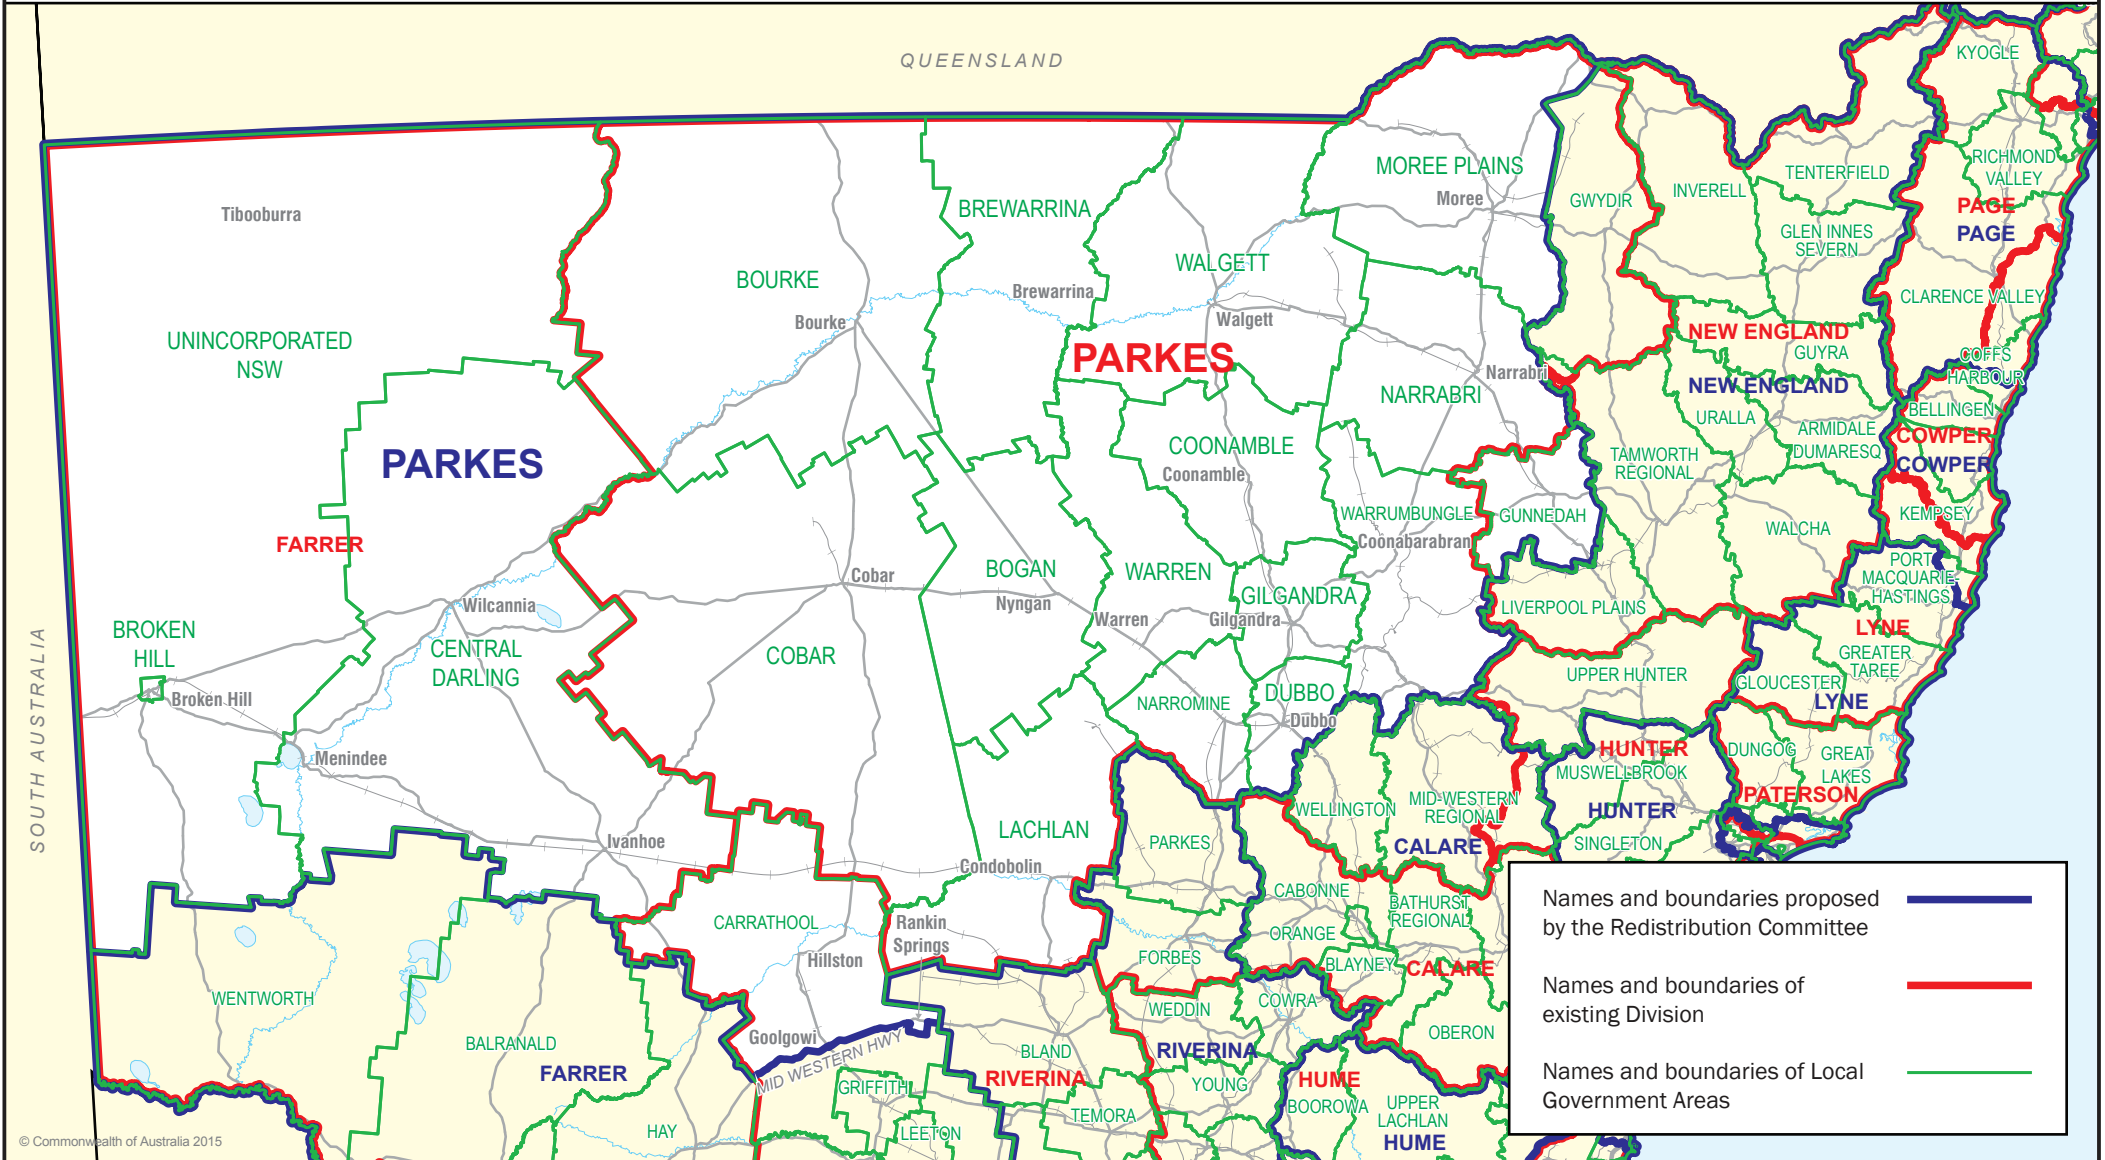

October 2015
**MAP OF PROPOSED
 COMMONWEALTH ELECTORAL DIVISION OF
 PARKES**

0 100 km

Names and boundaries proposed by the Redistribution Committee —————

Names and boundaries of existing Division —————

Names and boundaries of Local Government Areas —————