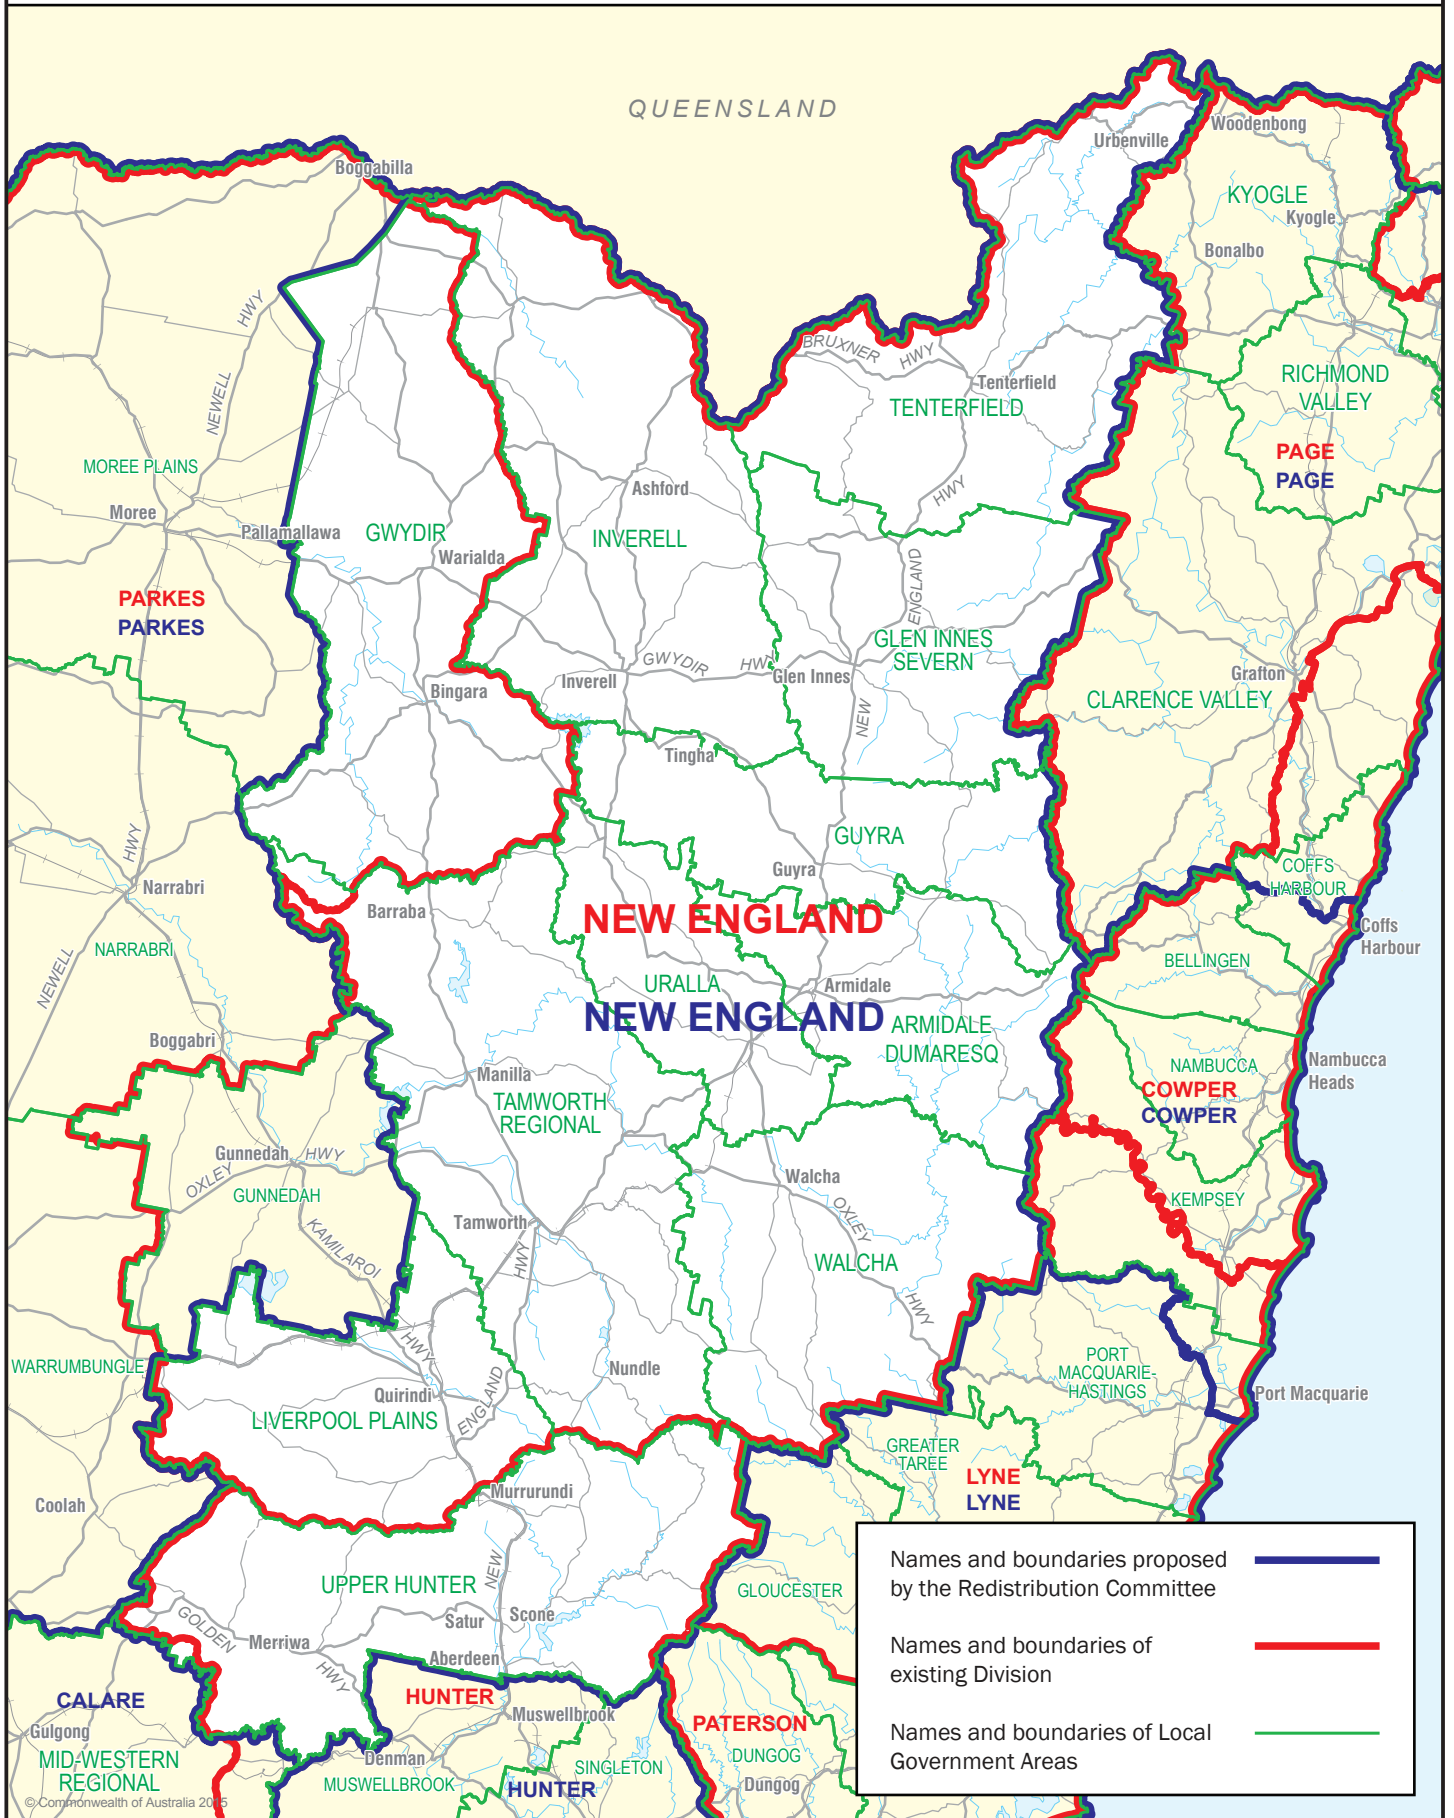

October 2015
MAP OF PROPOSED
COMMONWEALTH ELECTORAL DIVISION OF
NEW ENGLAND

0 25 km

Names and boundaries proposed by the Redistribution Committee ——— (blue line)
Names and boundaries of existing Division ——— (red line)
Names and boundaries of Local Government Areas ——— (green line)