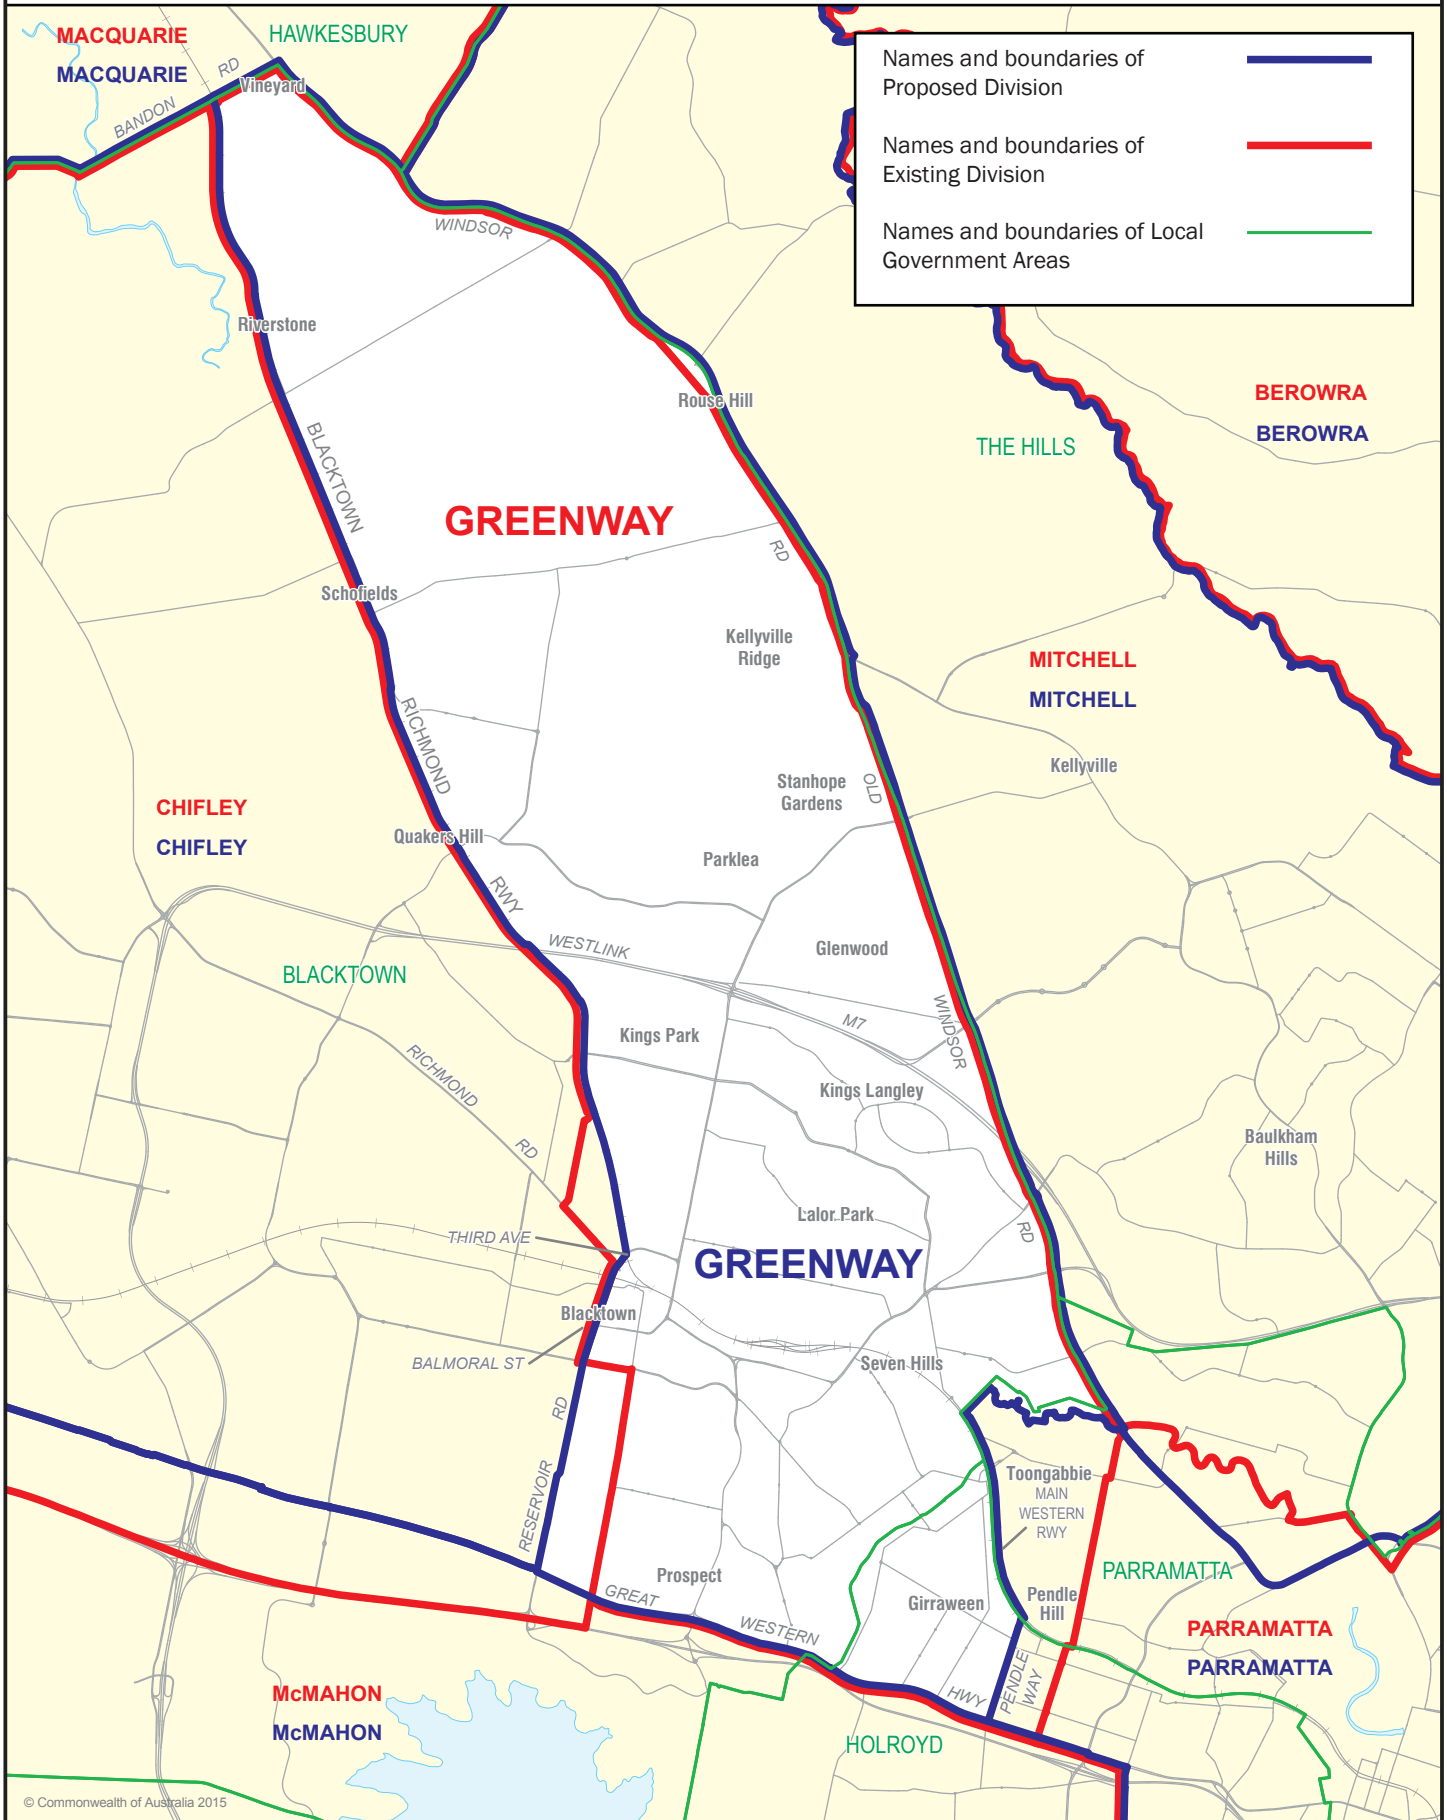

October 2015
**MAP OF PROPOSED
 COMMONWEALTH ELECTORAL DIVISION OF
 GREENWAY**

0 km 2 km

Names and boundaries of Proposed Division	
Names and boundaries of Existing Division	
Names and boundaries of Local Government Areas	