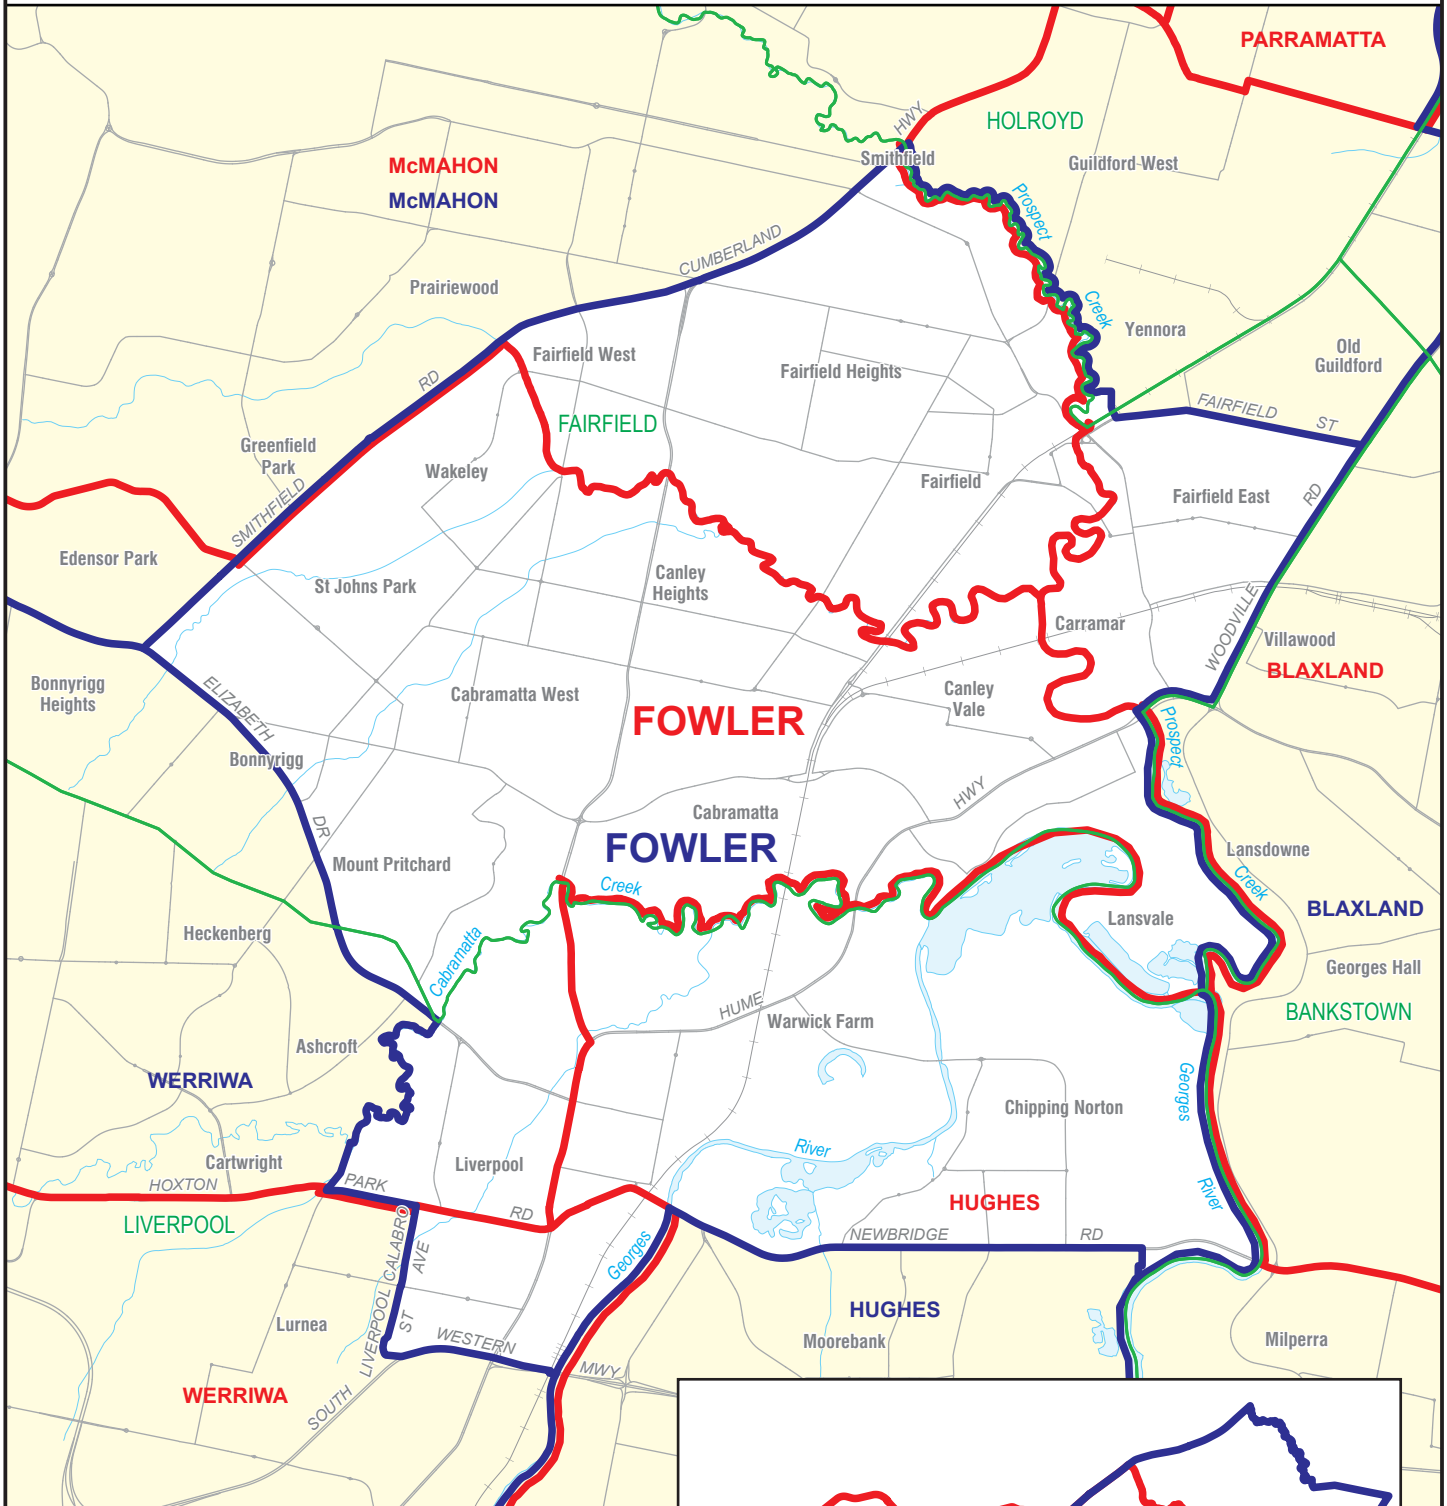

October 2015
**MAP OF PROPOSED
 COMMONWEALTH ELECTORAL DIVISION OF
 FOWLER**

Names and boundaries proposed by the Redistribution Committee ————

Names and boundaries of existing Division ————

Names and boundaries of Local Government Areas ————