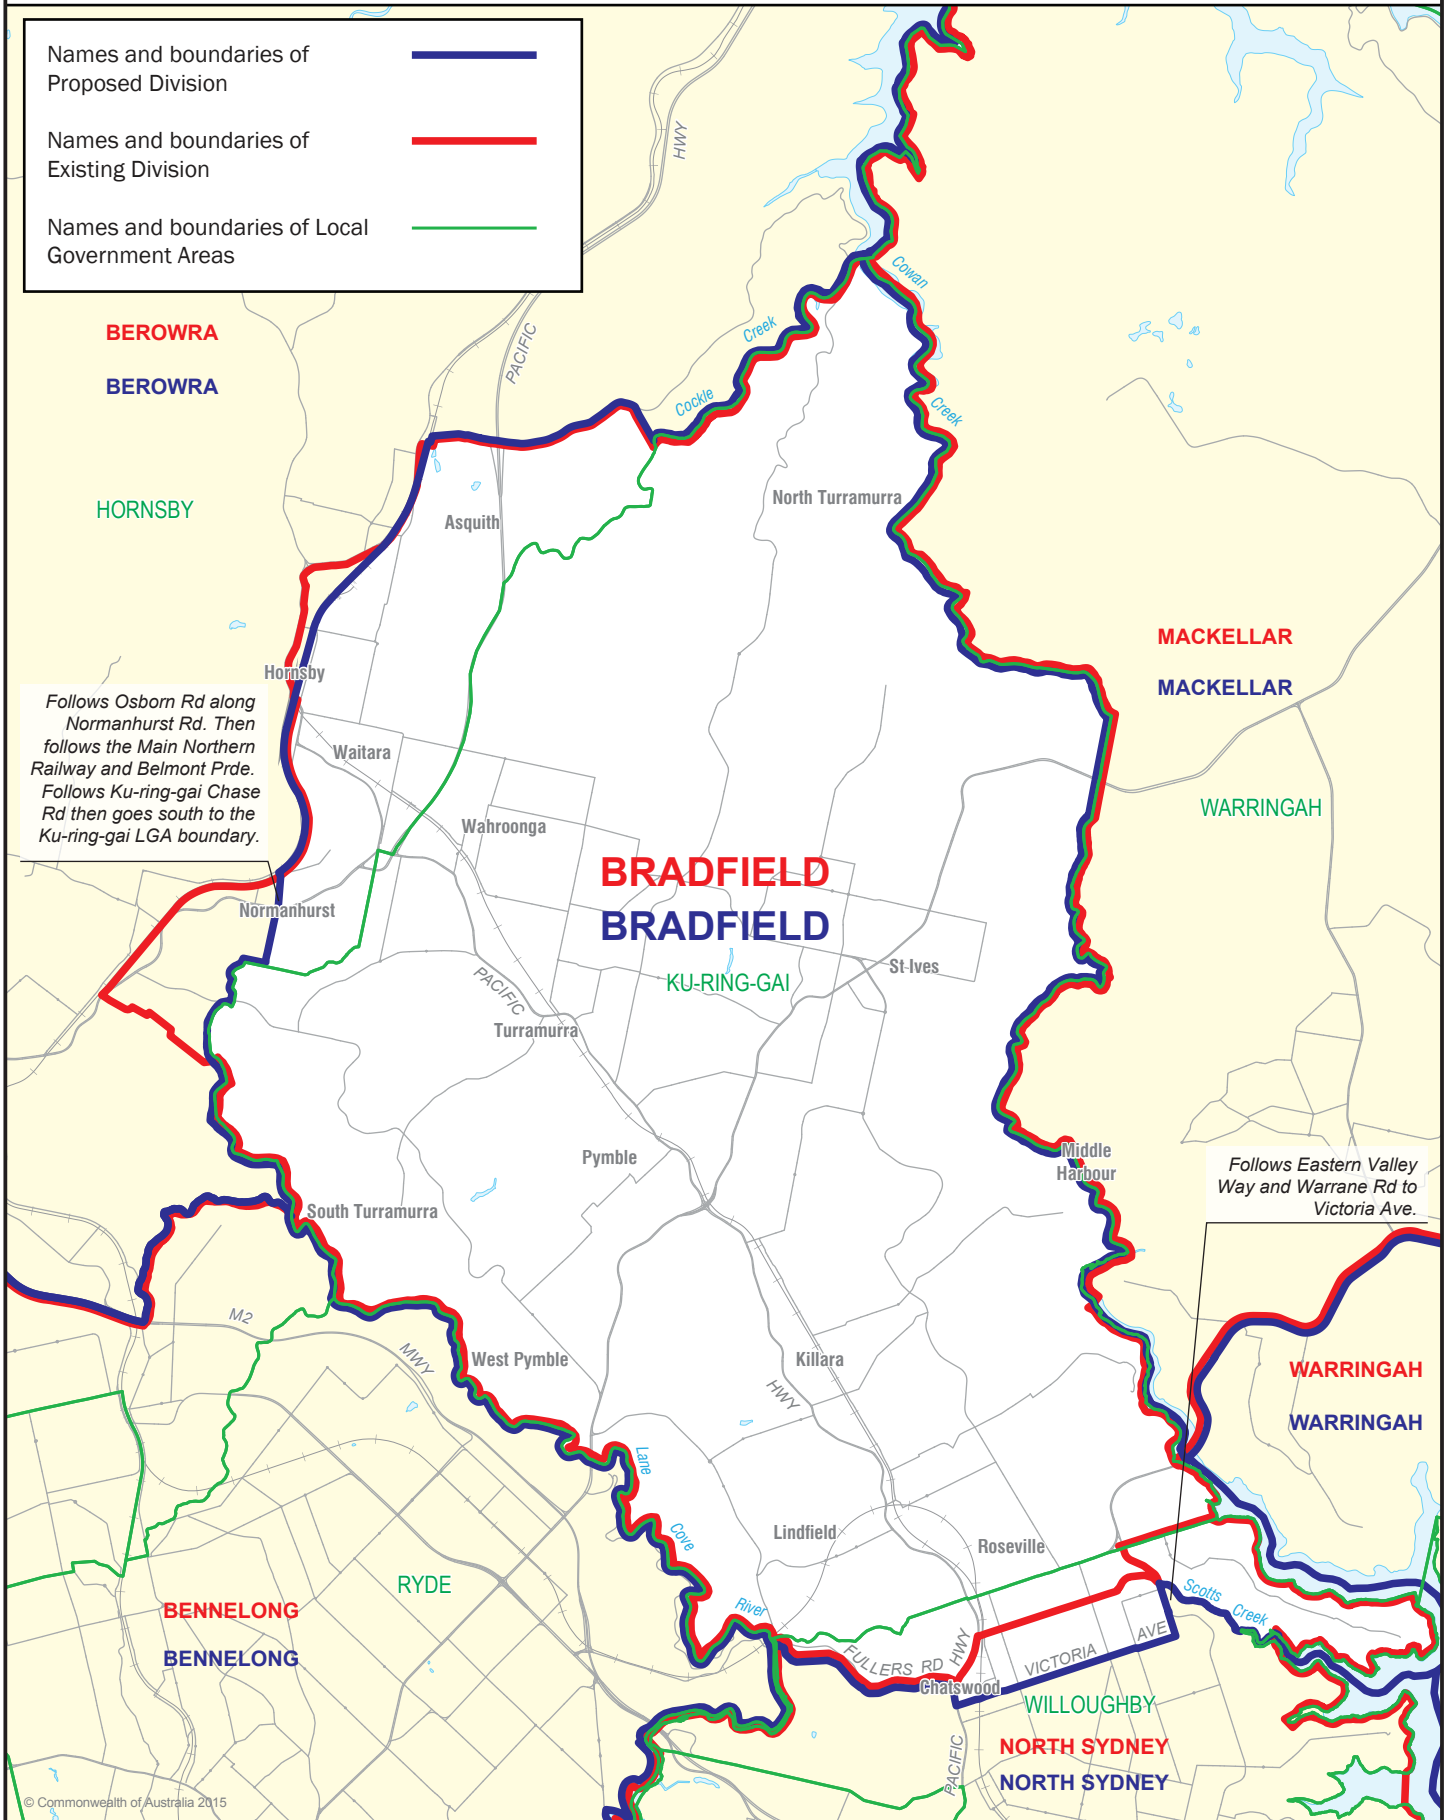

October 2015
**MAP OF PROPOSED
 COMMONWEALTH ELECTORAL DIVISION OF
 BRADFIELD**

0 2 km

Names and boundaries of Proposed Division	
Names and boundaries of Existing Division	
Names and boundaries of Local Government Areas	

Follows Osborn Rd along Normanhurst Rd. Then follows the Main Northern Railway and Belmont Prde. Follows Ku-ring-gai Chase Rd then goes south to the Ku-ring-gai LGA boundary.

Follows Eastern Valley Way and Warrane Rd to Victoria Ave.