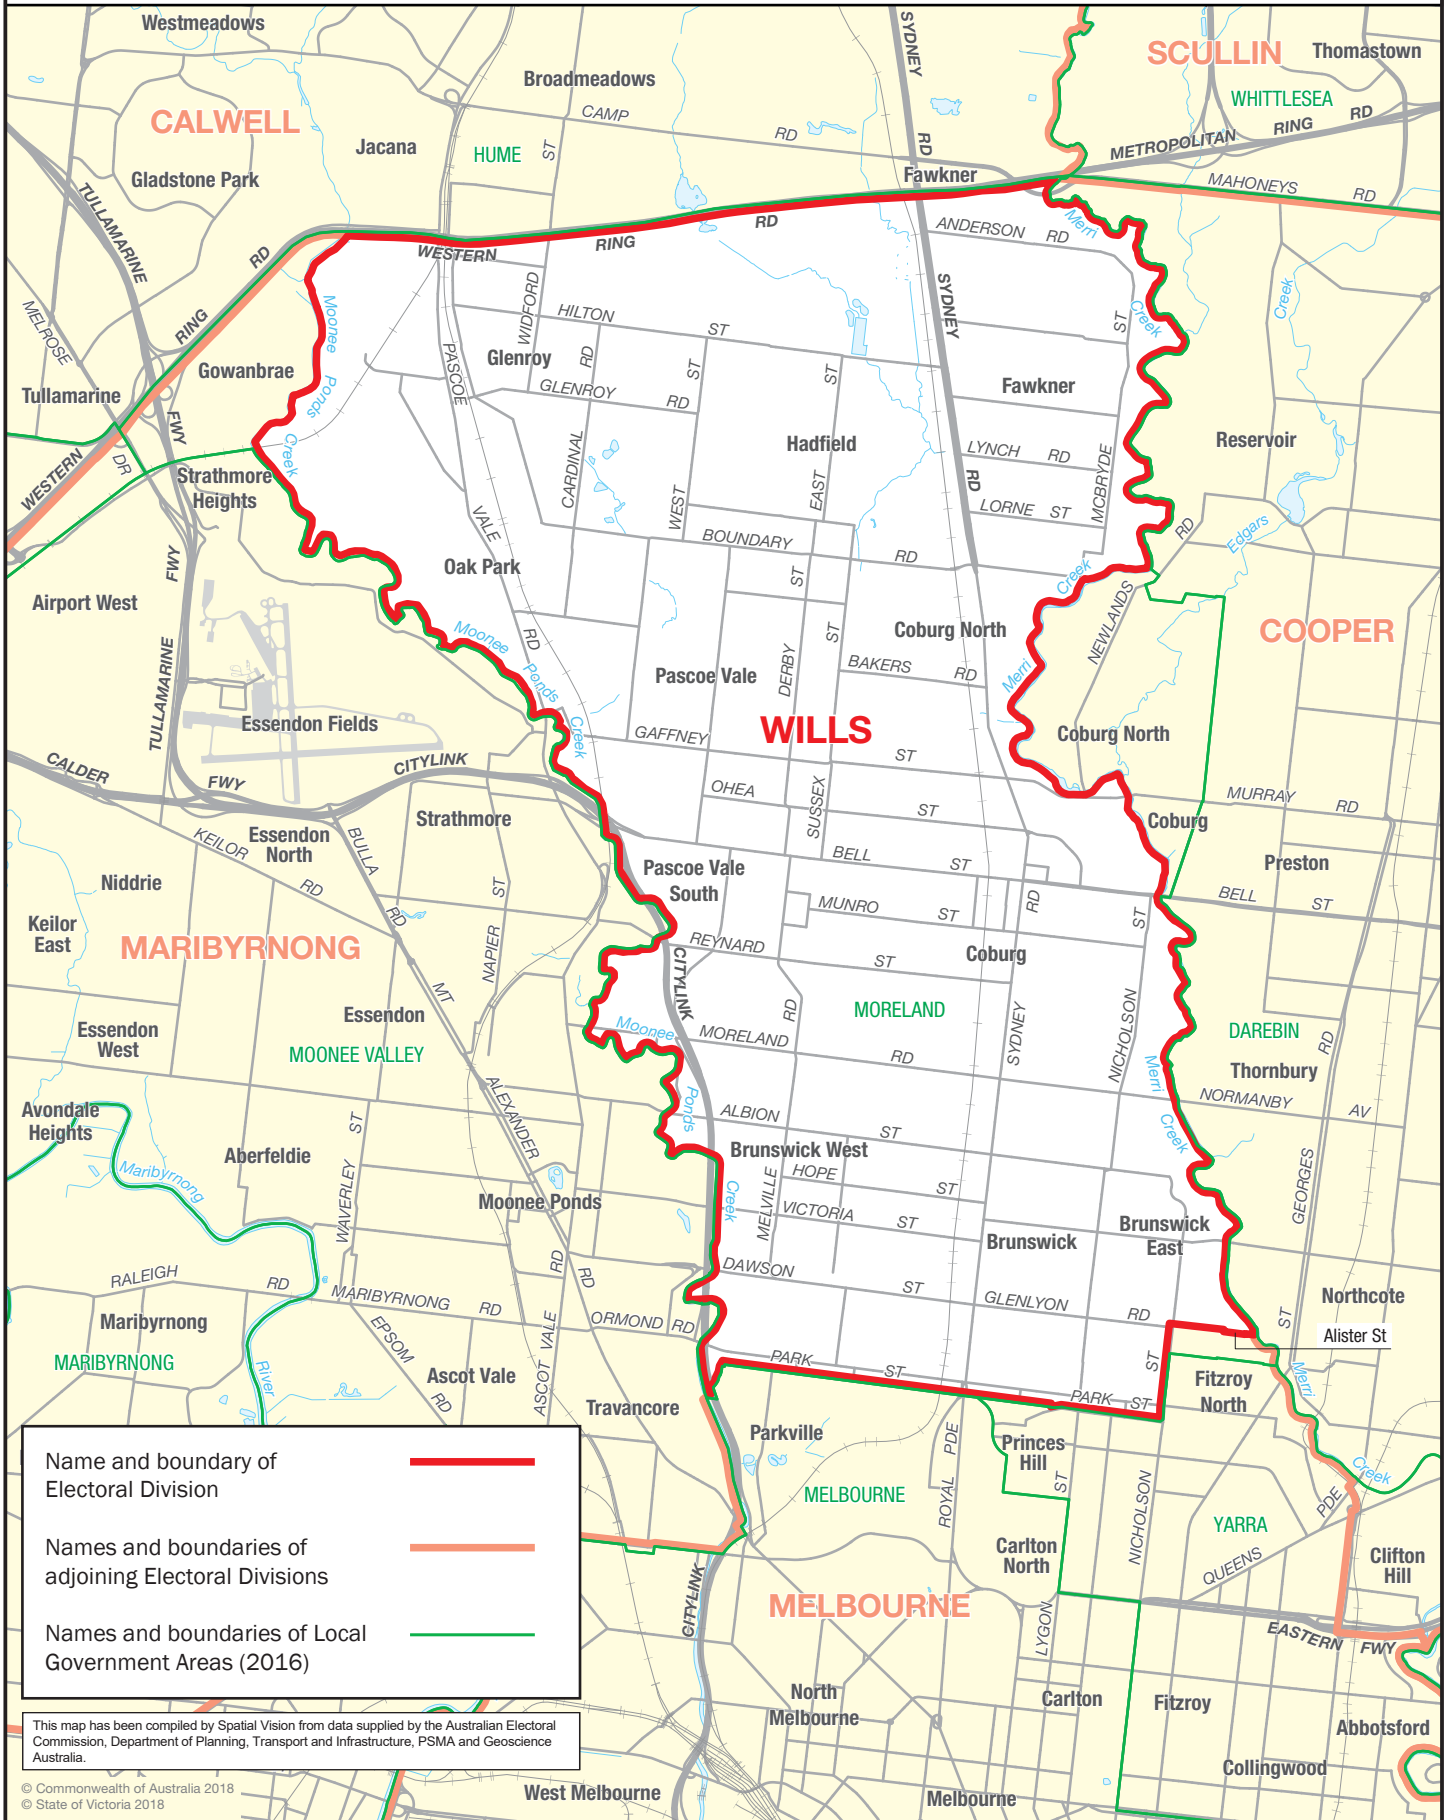

July 2018
**MAP OF THE FEDERAL
 ELECTORAL DIVISION OF
 WILLS**

Name and boundary of Electoral Division	
Names and boundaries of adjoining Electoral Divisions	
Names and boundaries of Local Government Areas (2016)	

This map has been compiled by Spatial Vision from data supplied by the Australian Electoral Commission, Department of Planning, Transport and Infrastructure, PSMA and Geoscience Australia.