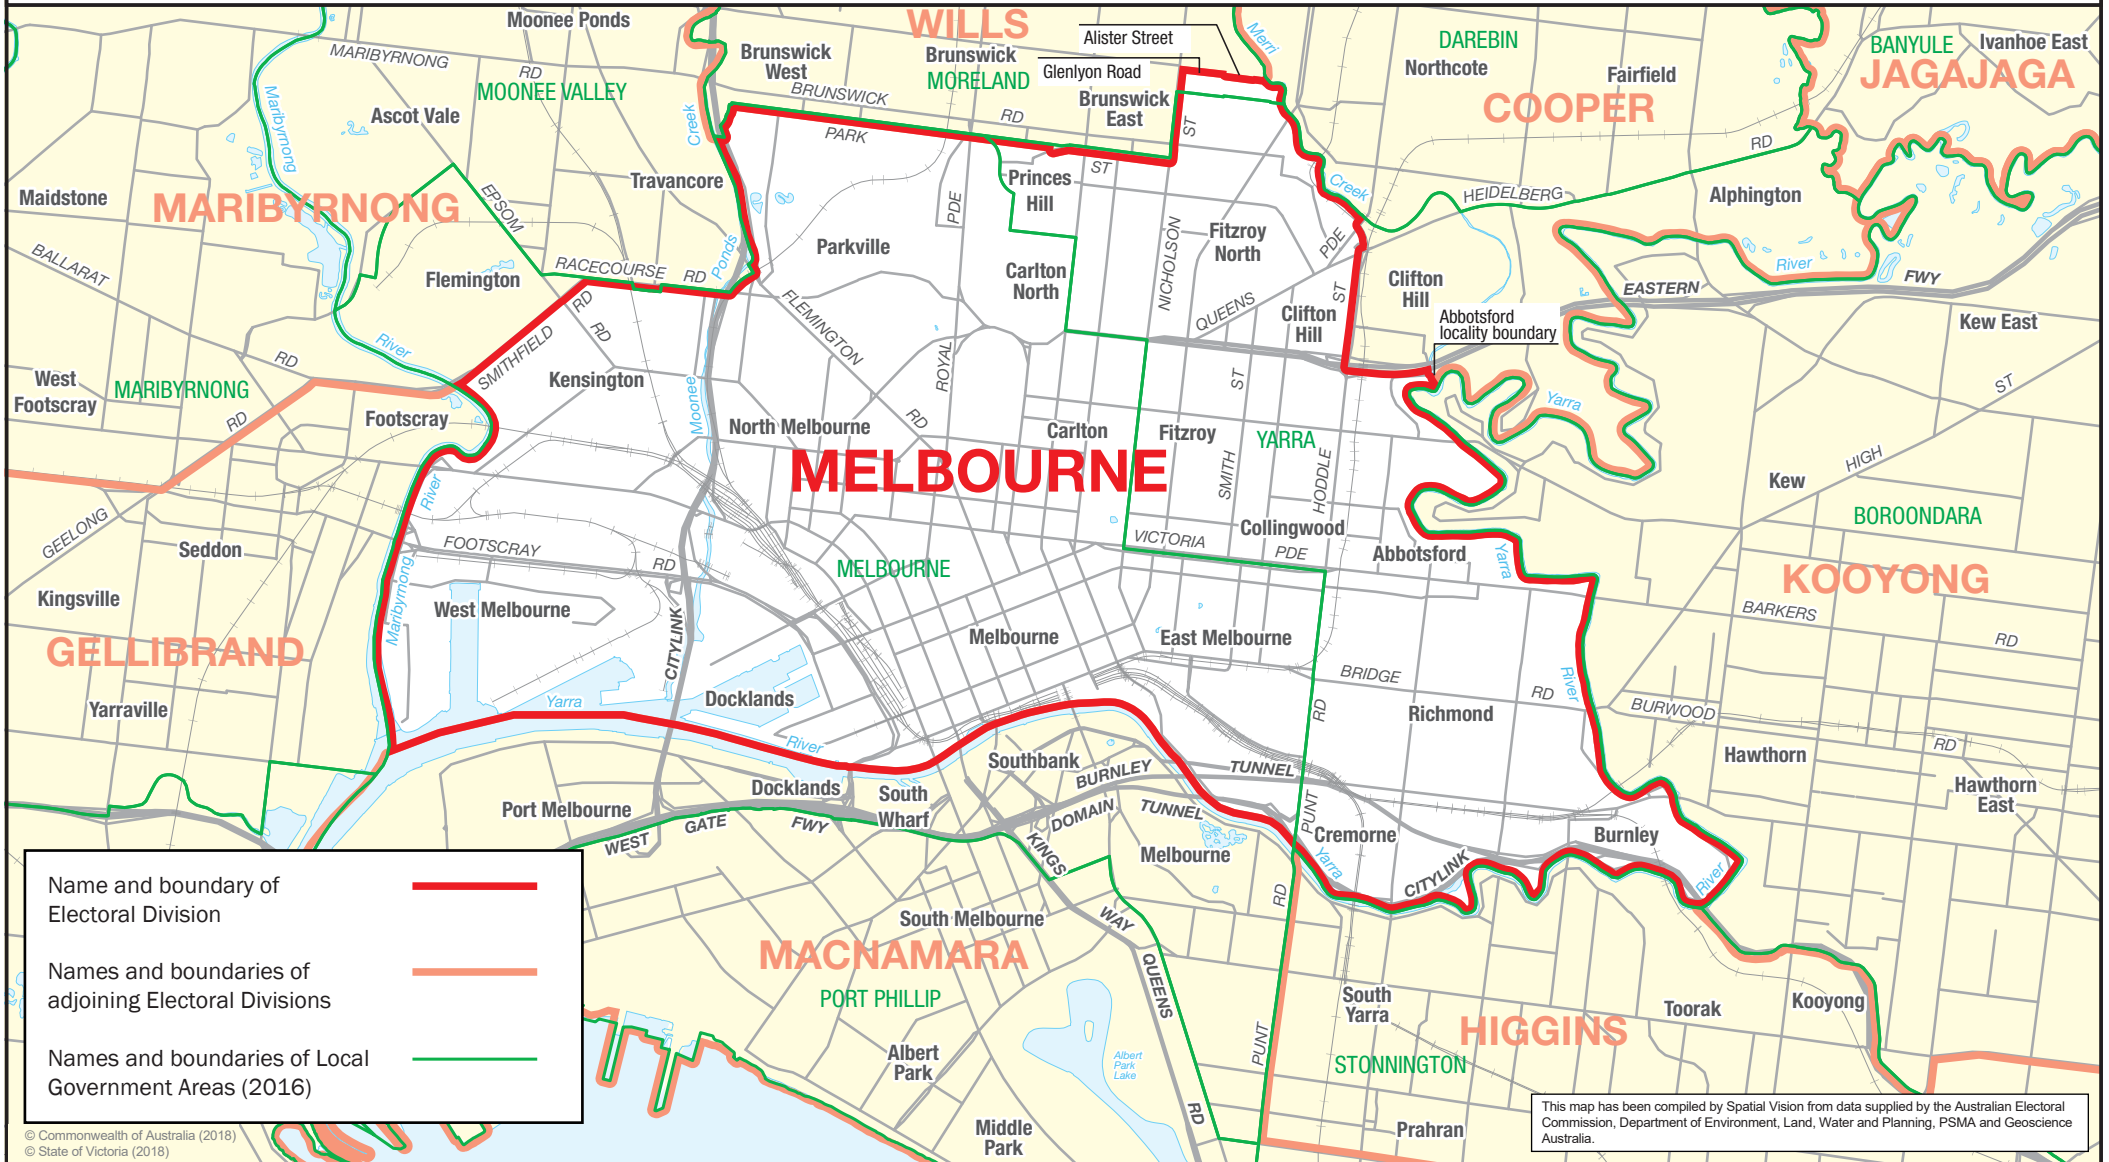

July 2018
**MAP OF THE FEDERAL
 ELECTORAL DIVISION OF
 MELBOURNE**

Name and boundary of Electoral Division	
Names and boundaries of adjoining Electoral Divisions	
Names and boundaries of Local Government Areas (2016)	

This map has been compiled by Spatial Vision from data supplied by the Australian Electoral Commission, Department of Environment, Land, Water and Planning, PSMA and Geoscience Australia.

© Commonwealth of Australia (2018)
 © State of Victoria (2018)