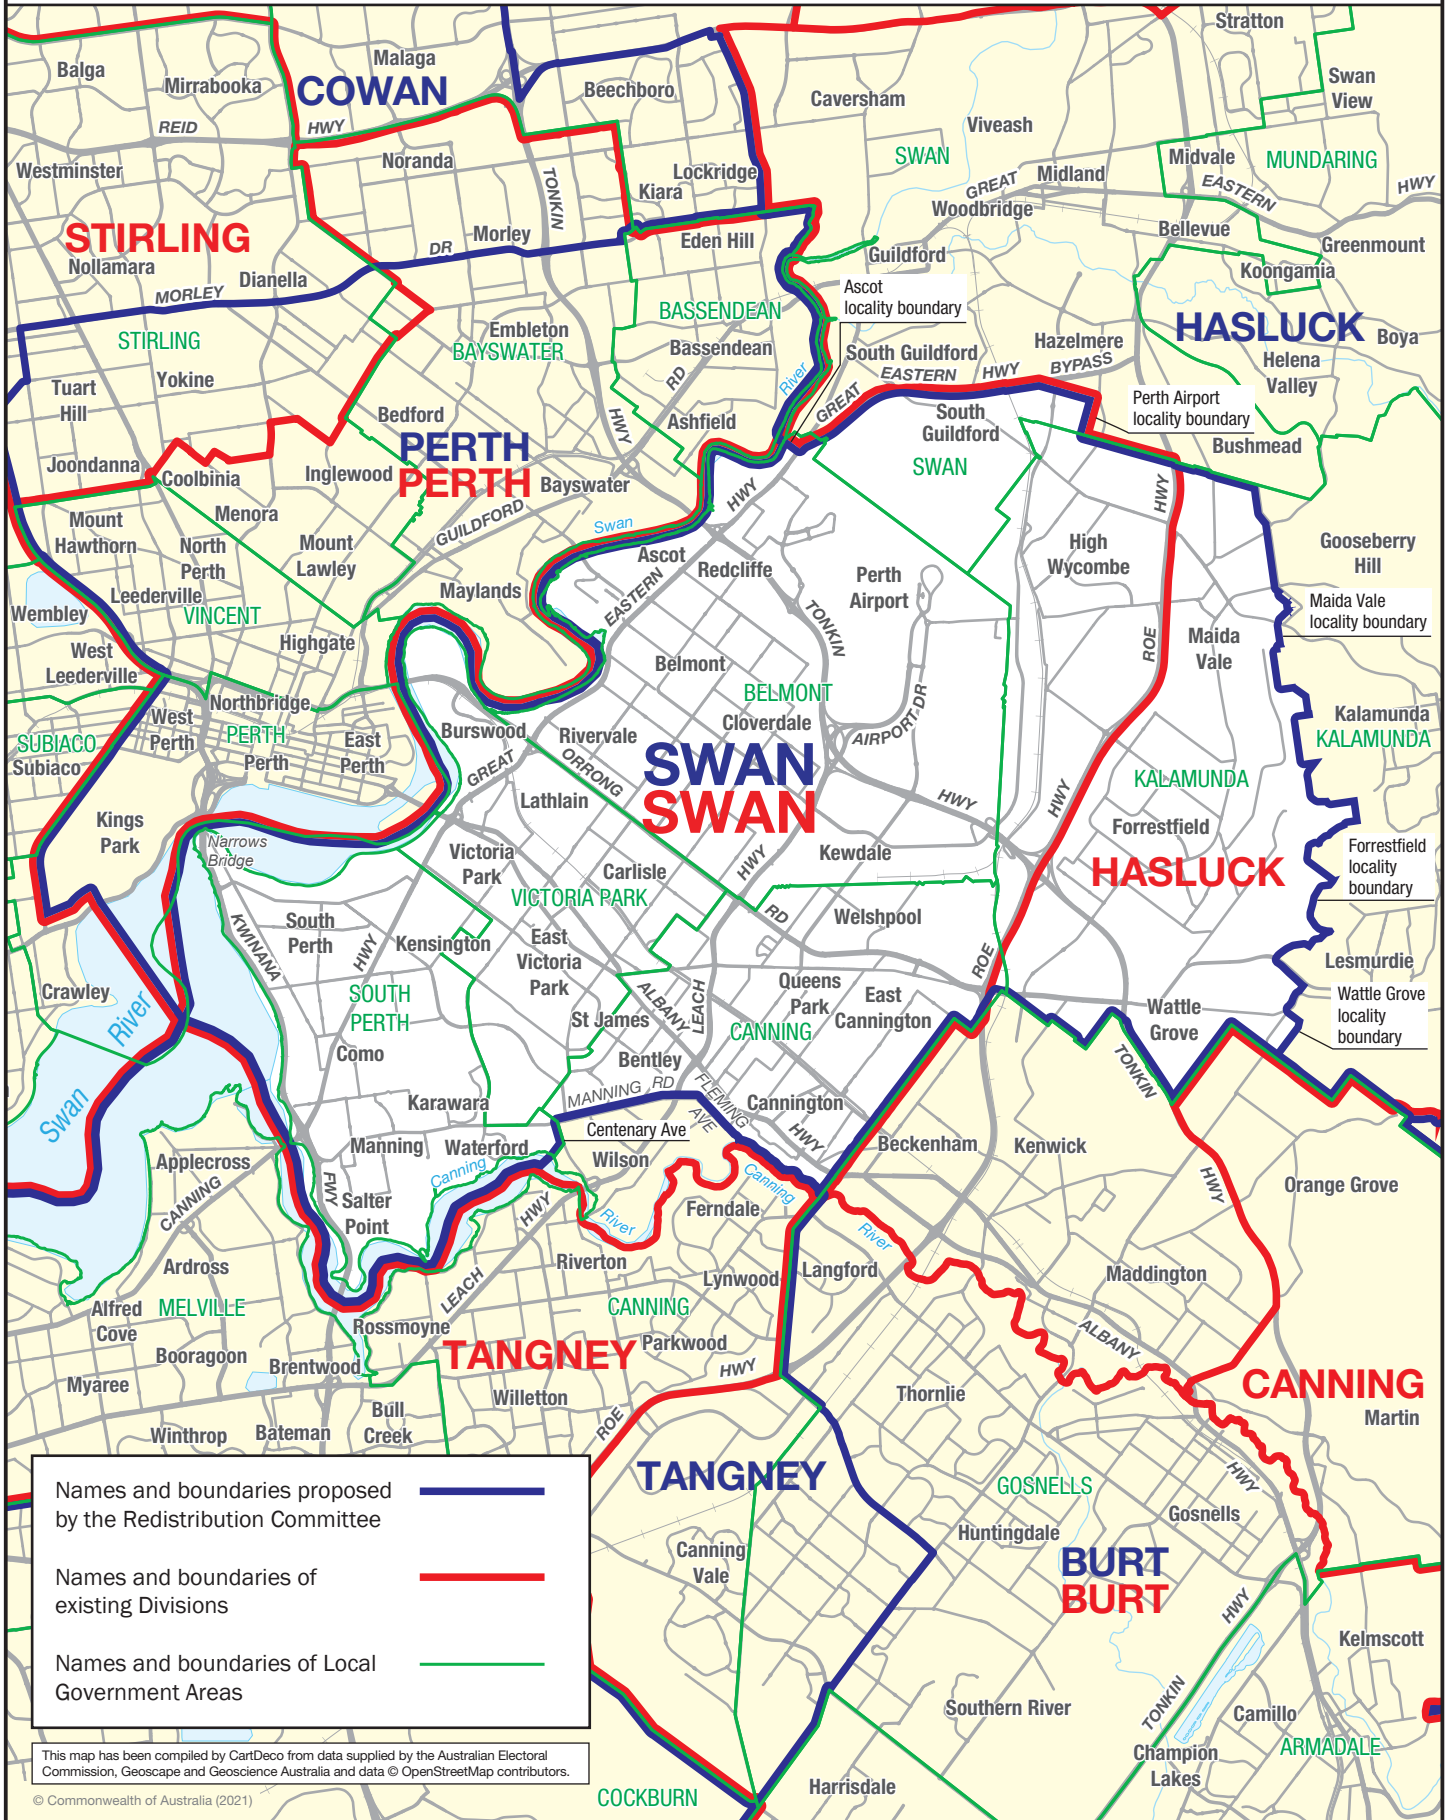

March 2021  
**MAP OF PROPOSED  
 COMMONWEALTH ELECTORAL DIVISION OF  
 SWAN**

0 2 km

Names and boundaries proposed by the Redistribution Committee	
Names and boundaries of existing Divisions	
Names and boundaries of Local Government Areas	

This map has been compiled by CartDeco from data supplied by the Australian Electoral Commission, Geoscape and Geoscience Australia and data © OpenStreetMap contributors.