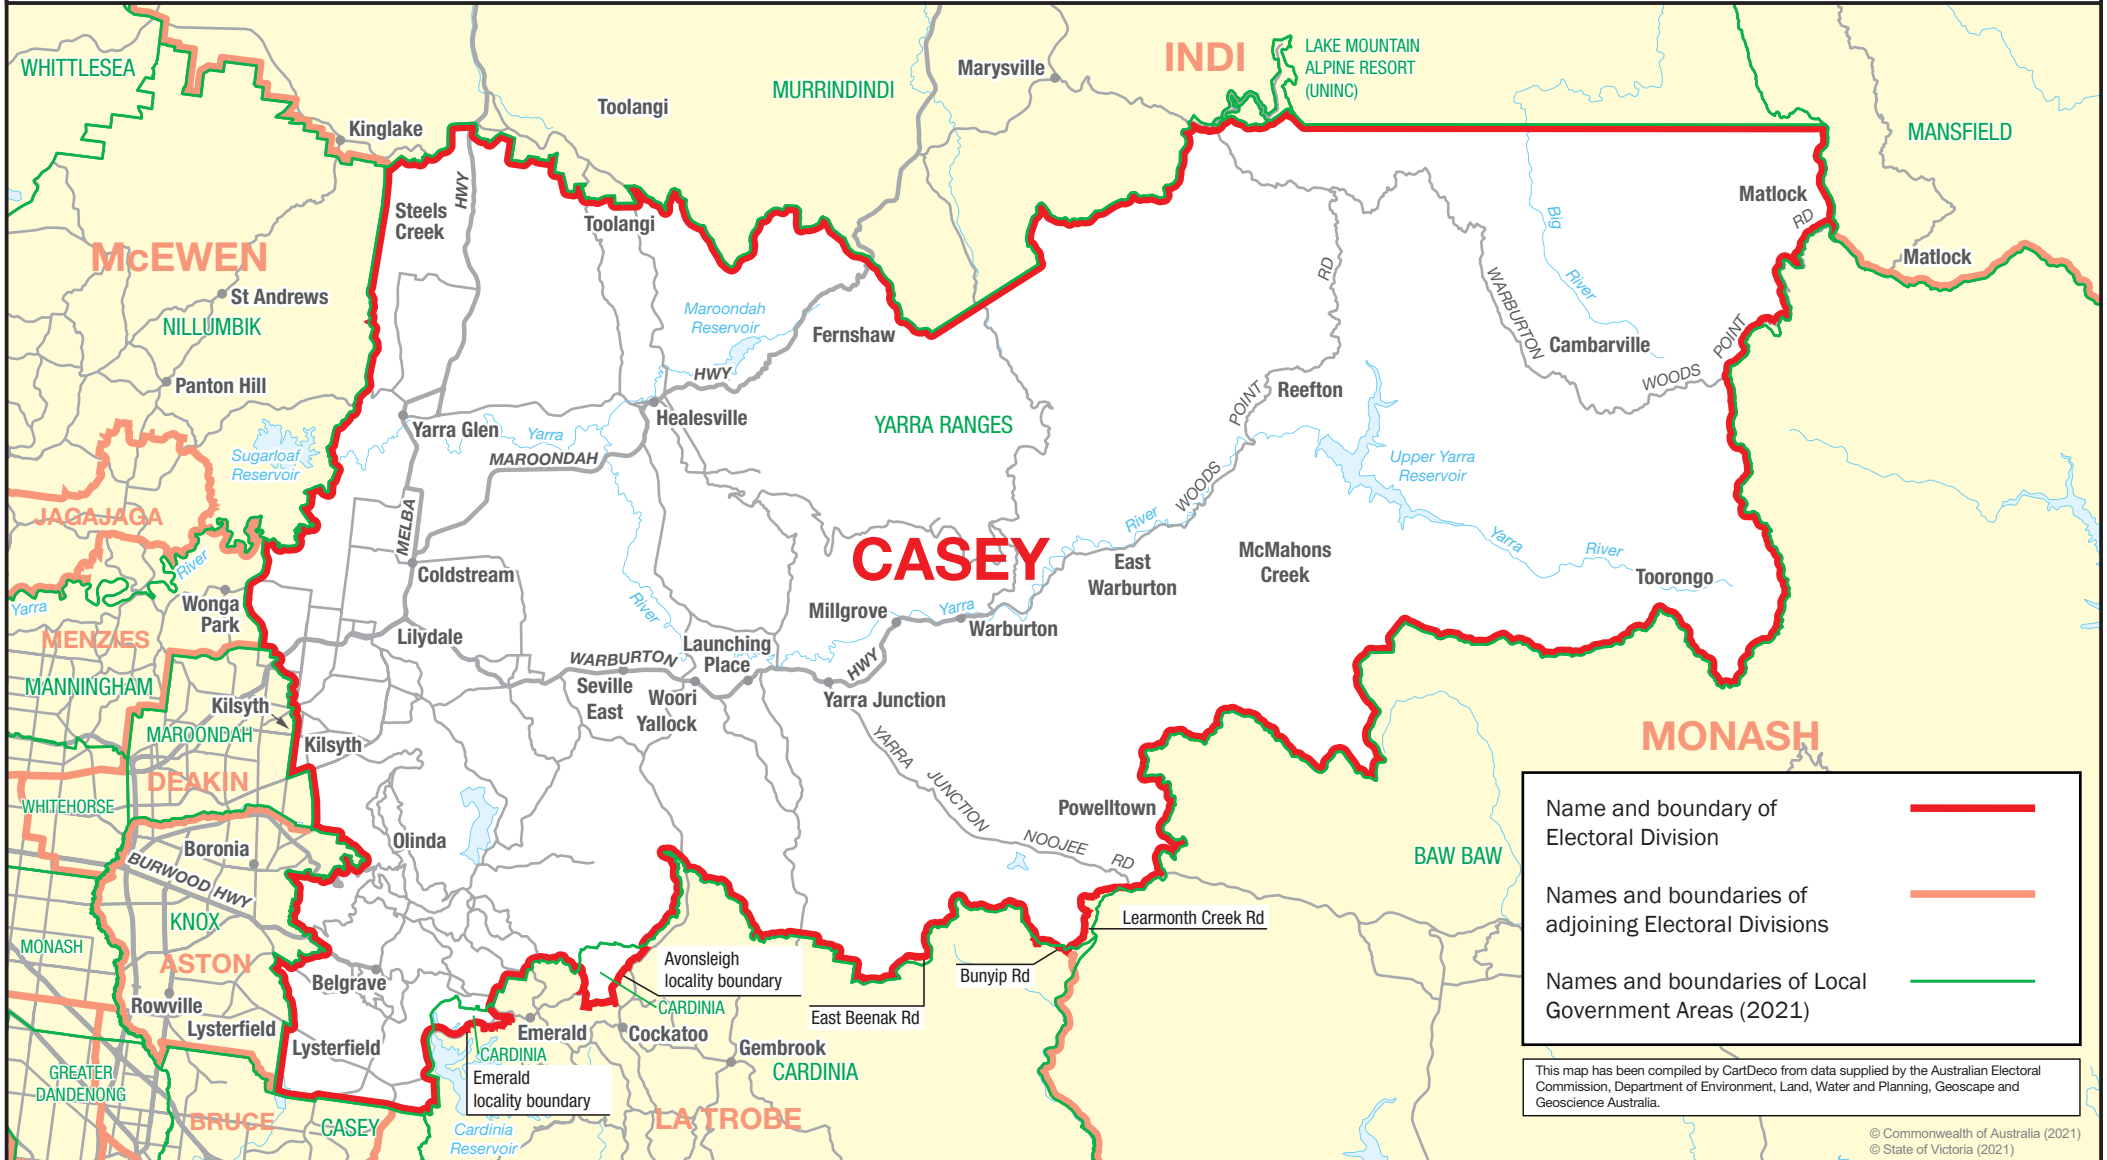

July 2021  
**MAP OF COMMONWEALTH  
 ELECTORAL DIVISION OF  
 CASEY**

0 10 km

Name and boundary of Electoral Division	
Names and boundaries of adjoining Electoral Divisions	
Names and boundaries of Local Government Areas (2021)	

This map has been compiled by CartDeco from data supplied by the Australian Electoral Commission, Department of Environment, Land, Water and Planning, Geoscape and Geoscience Australia.