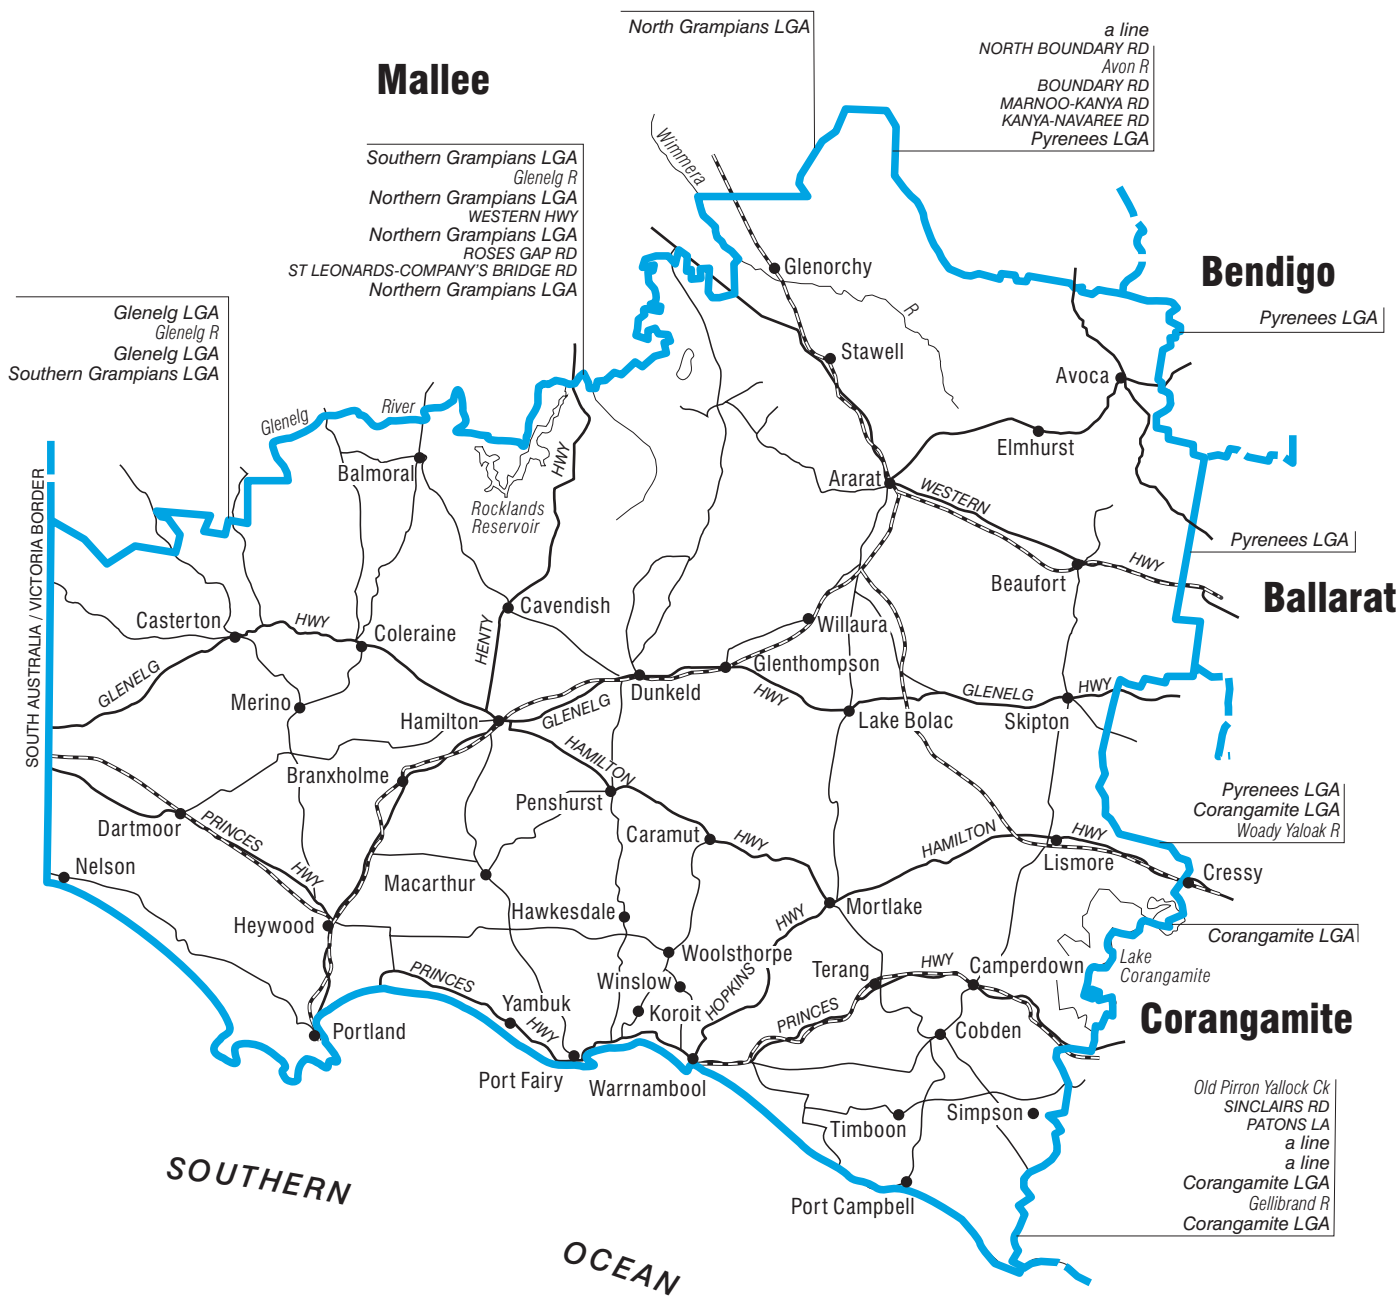

COMMONWEALTH ELECTORAL DIVISION OF WANNON

Note:
Federal redistribution finalised in January 2003.

Local Government Area (LGA) descriptions are current at November 2002

- Divisional boundary
- Adjoining Divisional boundary
- Division area **33,854 sq km**
- Railway line