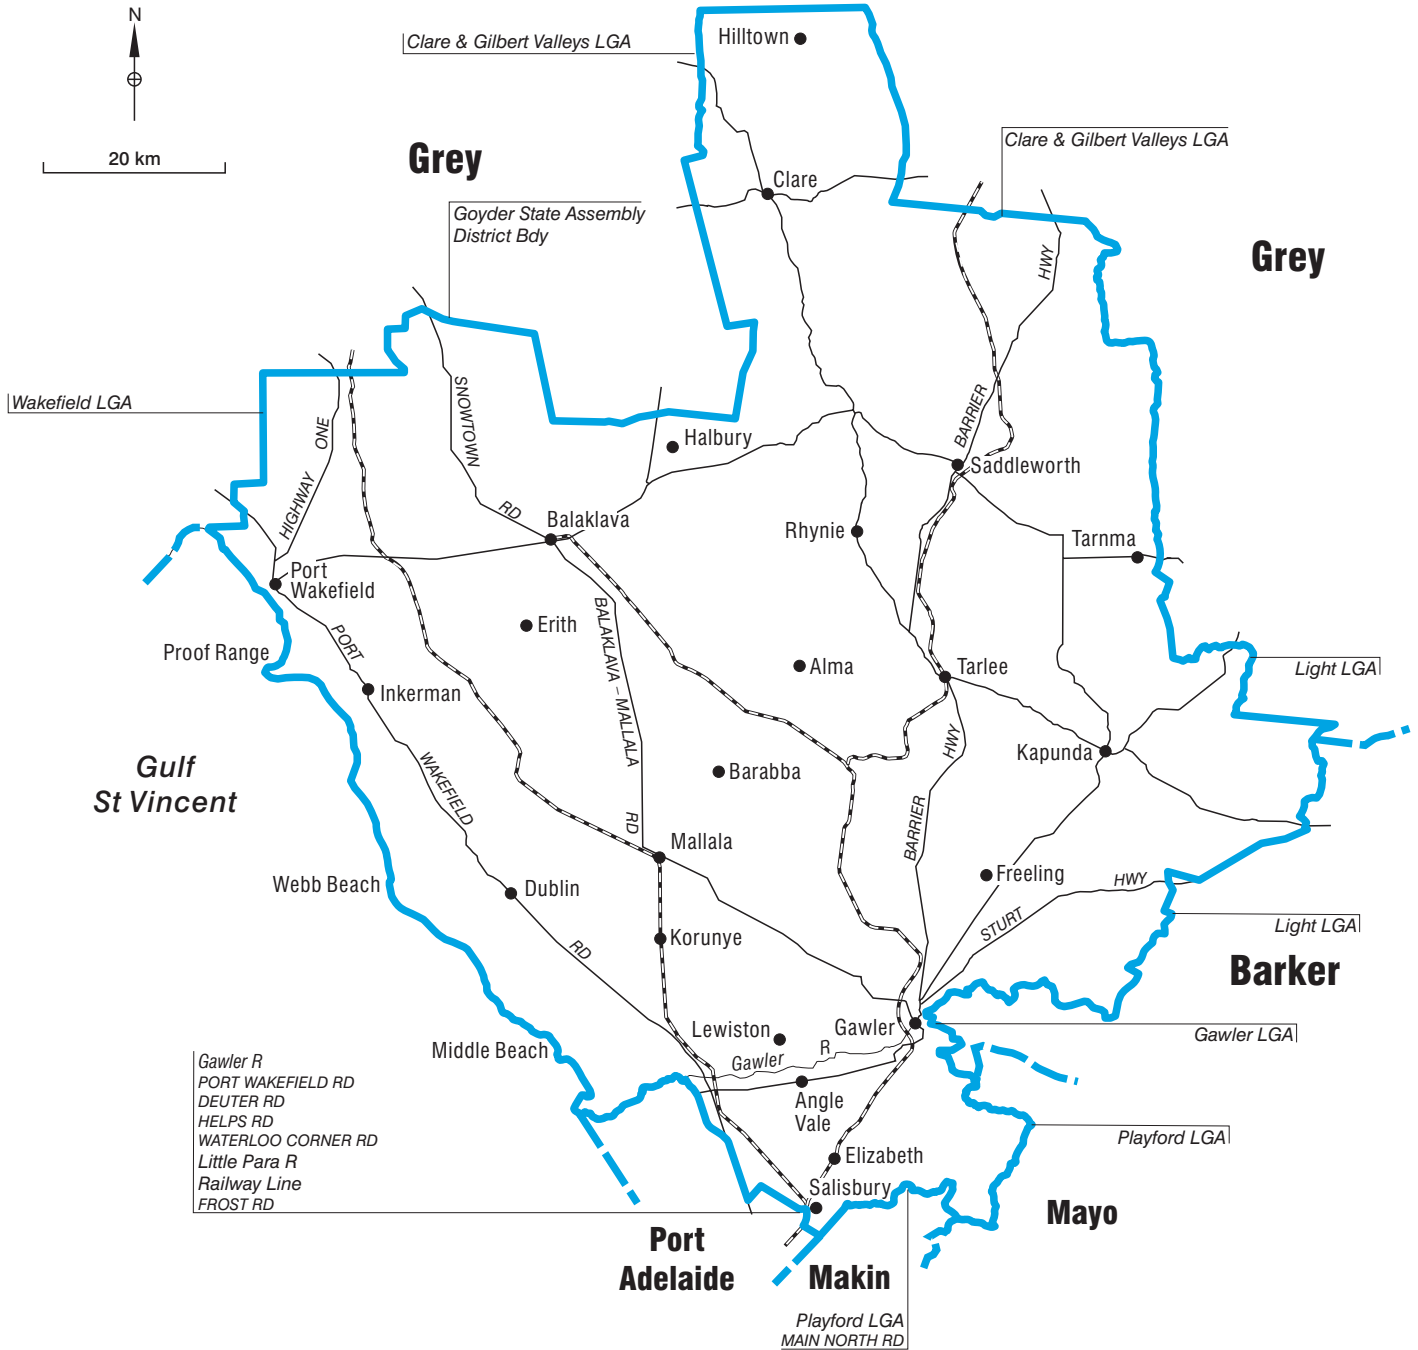

COMMONWEALTH ELECTORAL DIVISION OF WAKEFIELD

N

20 km

- Divisional boundary
- Adjoining Divisional boundary
- Division area 6,155 sq km
- Railway line

Note:
Federal redistribution finalised in January 2004.
Local Government Area (LGA) descriptions are current at November 2002