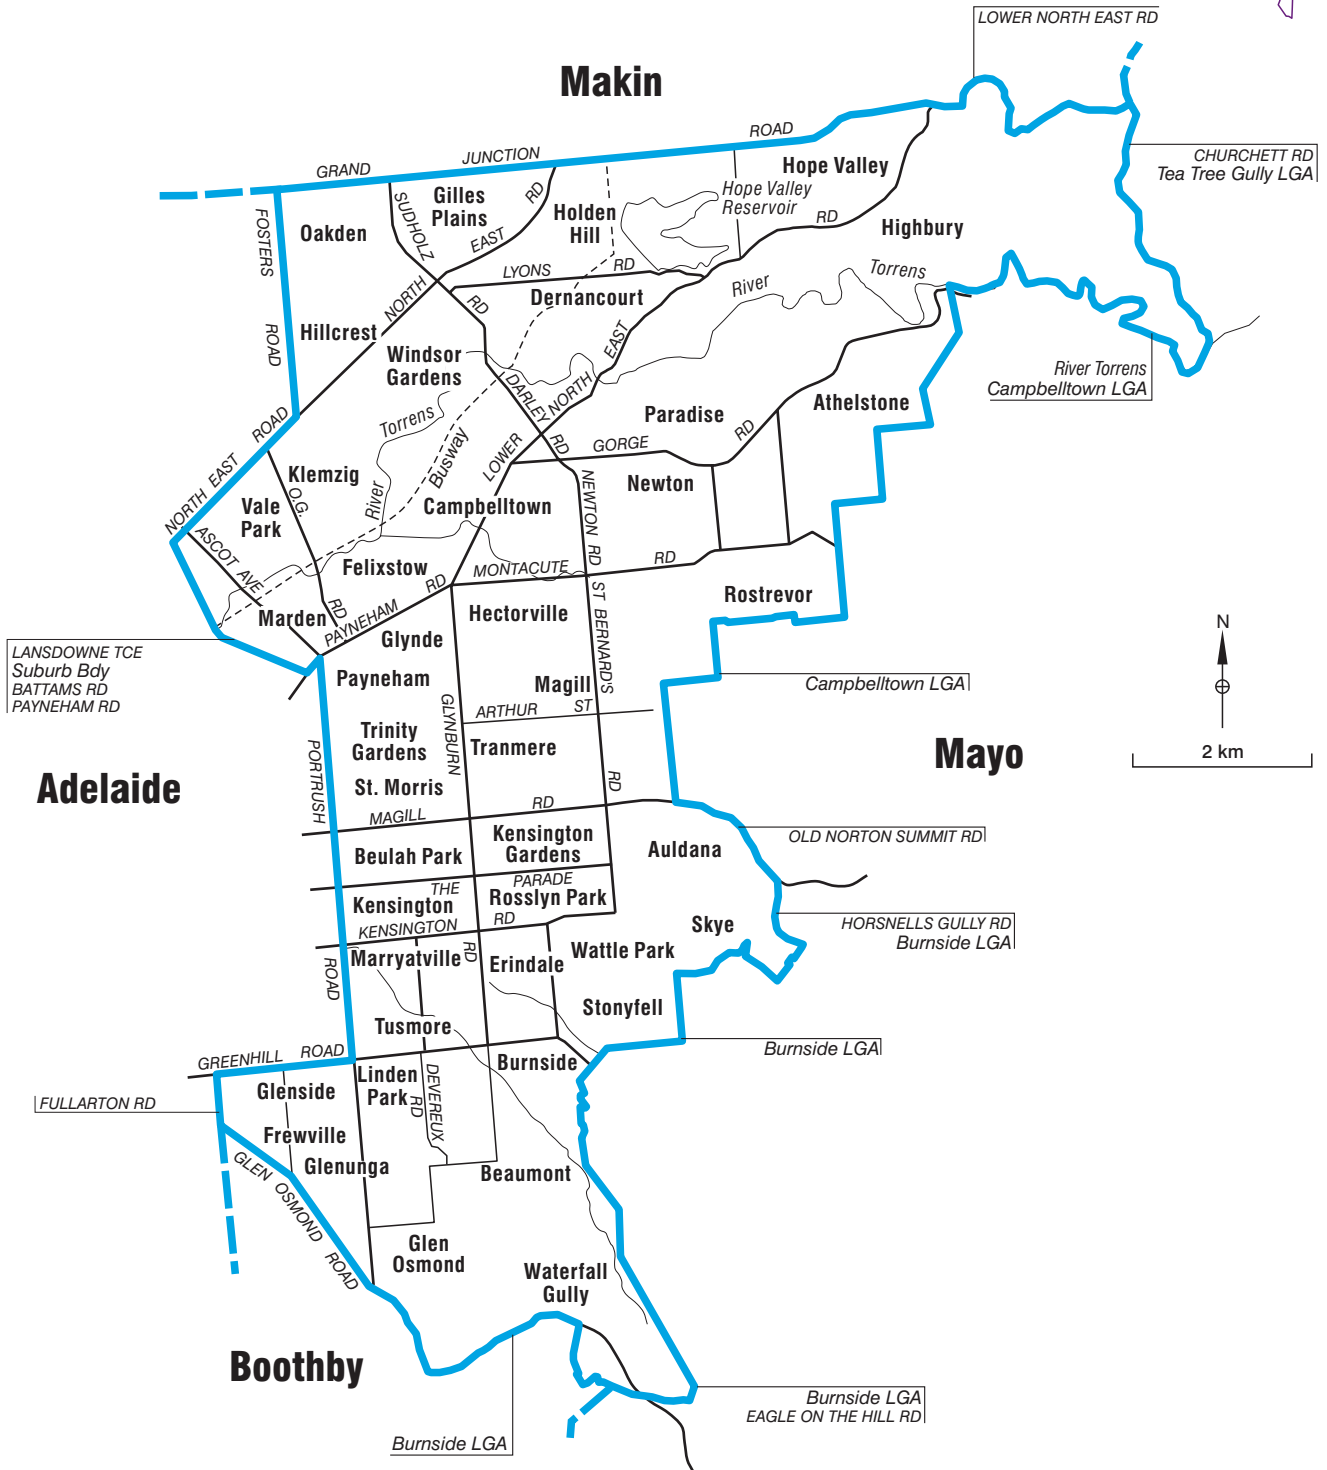

COMMONWEALTH ELECTORAL DIVISION OF STURT

Divisional boundary 
 Adjoining Divisional boundary 
 Division area **84 sq km**
 Railway line 

Note:
 Federal redistribution finalised in January 2004.
 Local Government Area (LGA) descriptions are current at November 2002