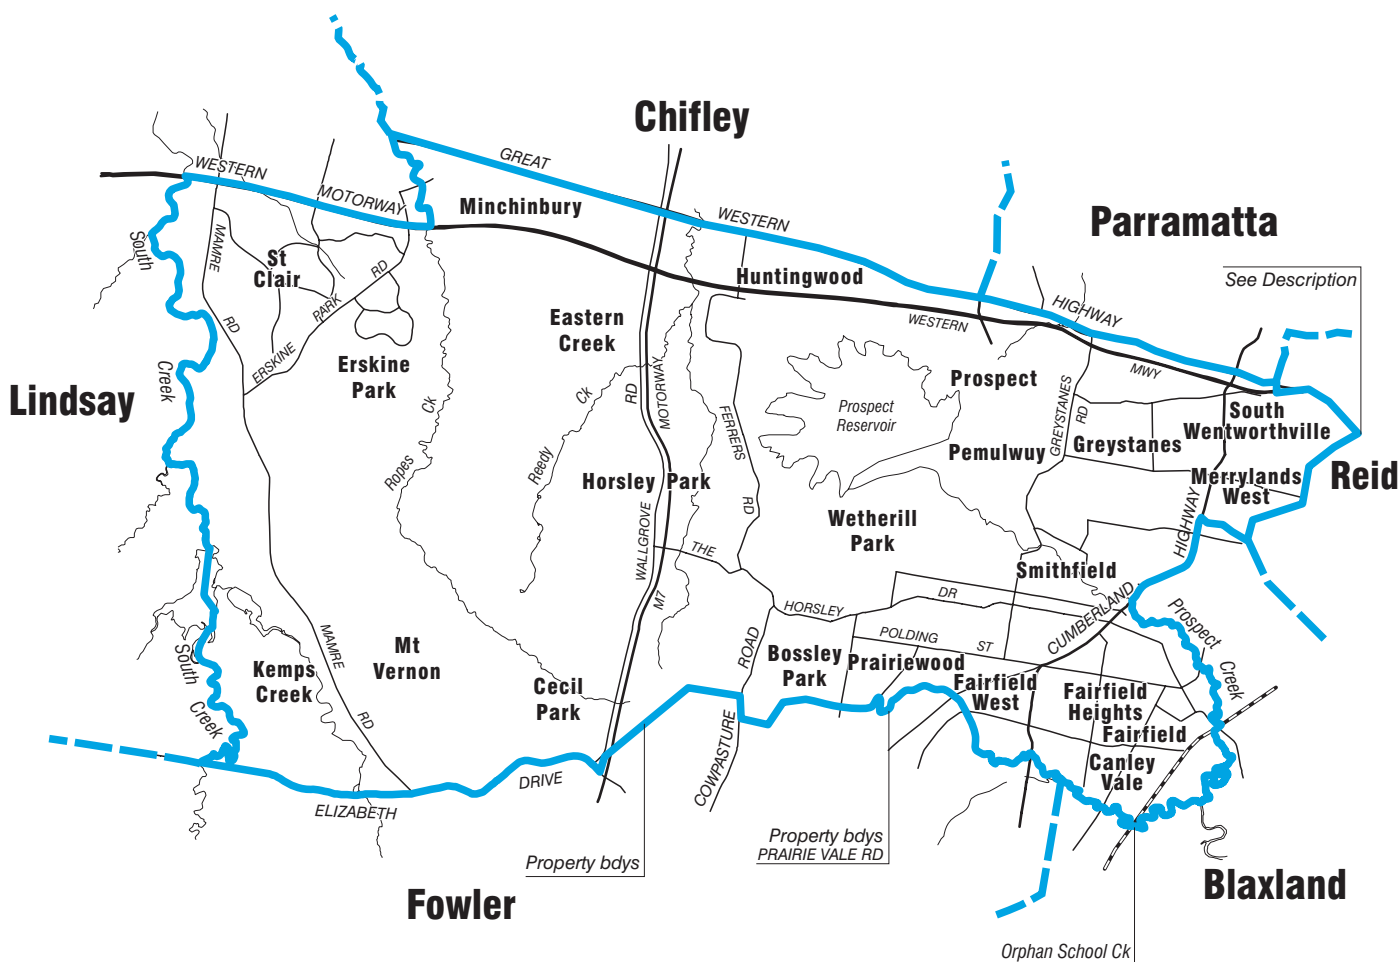

# COMMONWEALTH ELECTORAL DIVISION OF PROSPECT

3 km

**Description:** Western Mwy, Burnett St, Fowler Rd, Kenyons Rd, Sherwood Rd

- Divisional boundary
- Adjoining Divisional boundary
- Division area 164 sq km
- Railway line

**Note:**  
Federal redistribution finalised in November 2006  
Local Government Area (LGA) descriptions are current  
at November 2005