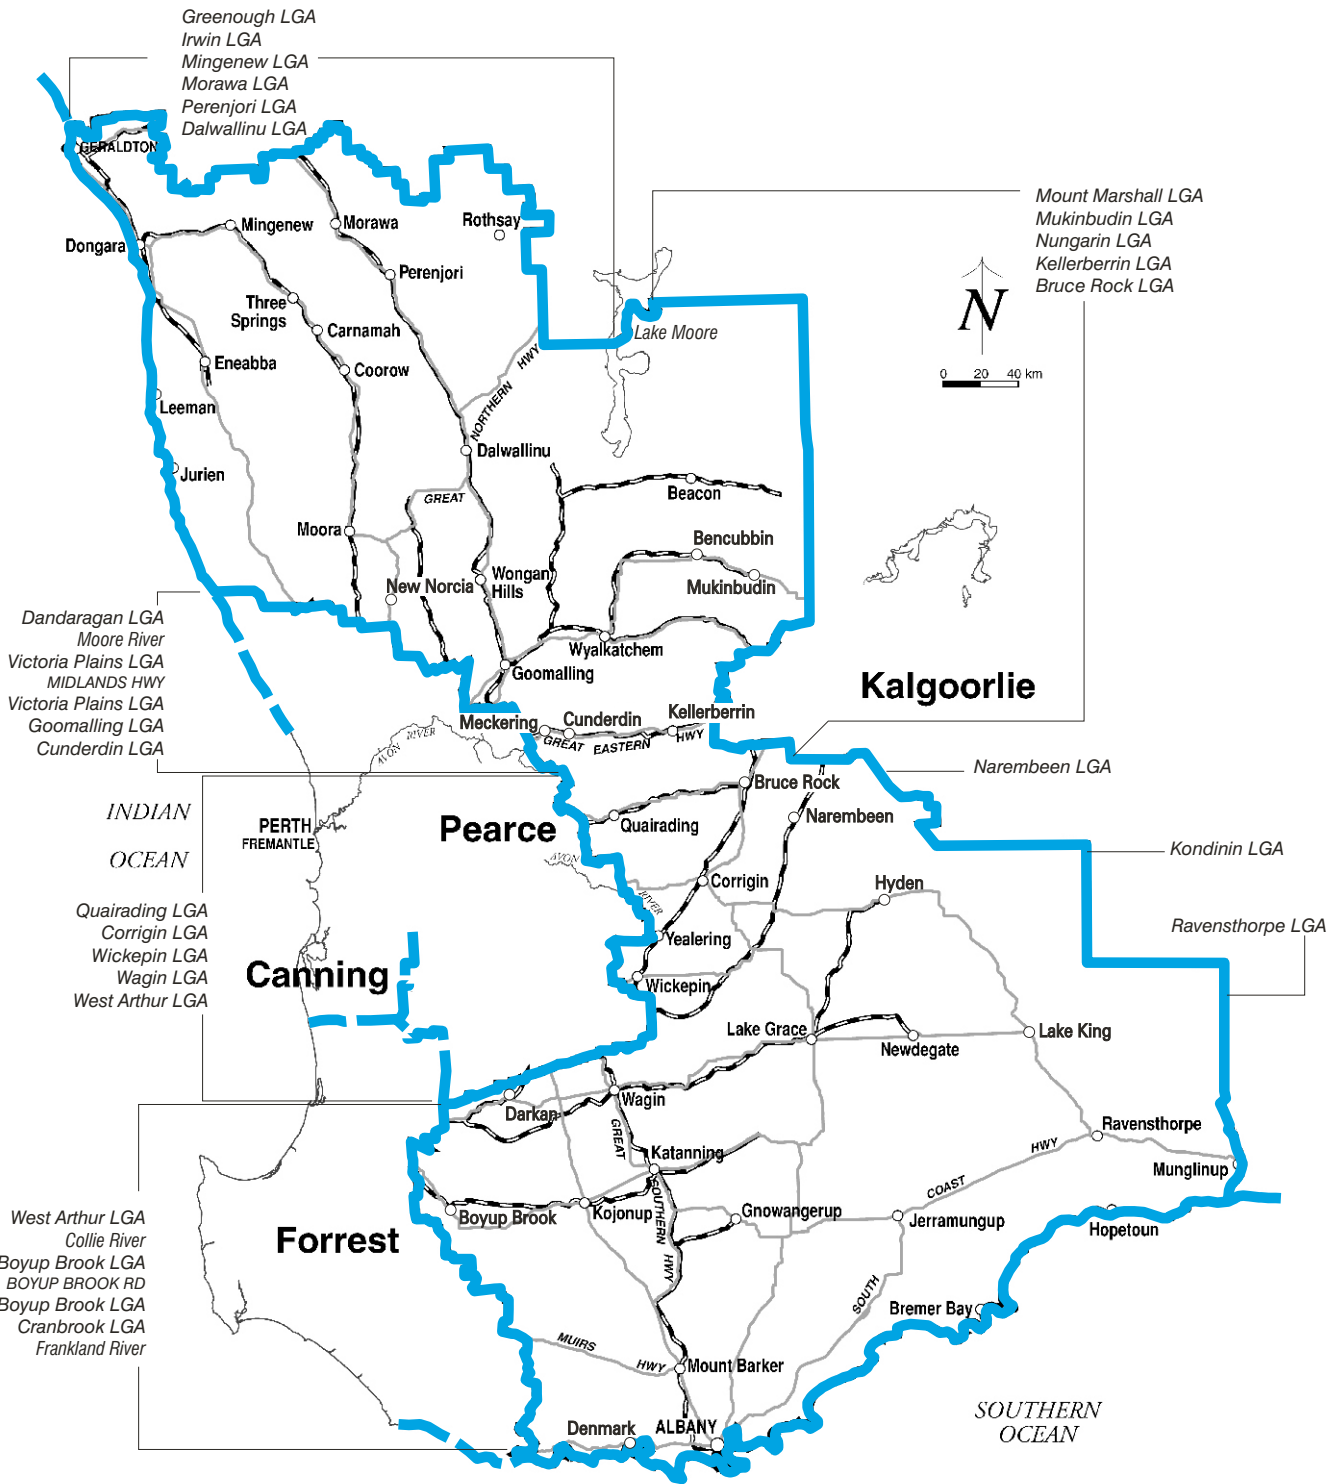

# COMMONWEALTH ELECTORAL DIVISION OF O'CONNOR

Divisional boundary   
 Adjoining divisional boundary   
 Division area 179,047 sq km   
 Railway line