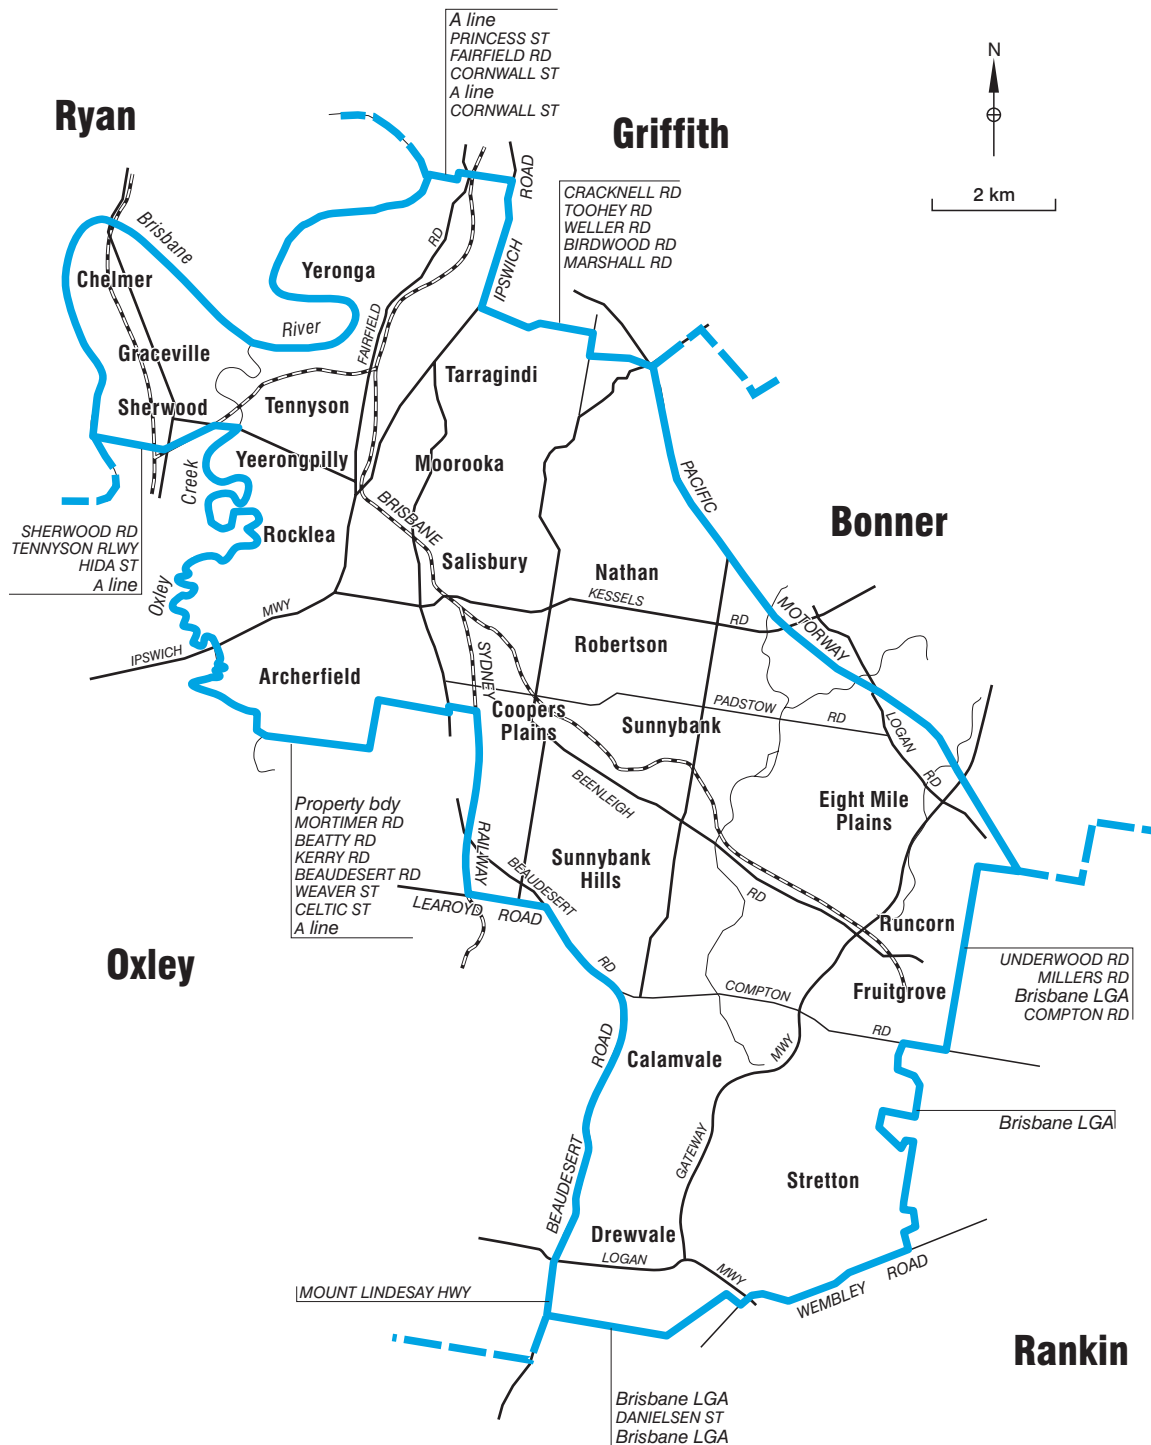

COMMONWEALTH ELECTORAL DIVISION OF MORETON

- Divisional boundary
- Adjoining Divisional boundary
- Division area 106 sq km
- Railway line

Note:
 Federal redistribution finalised in November 2006
 Local Government Area (LGA) descriptions are current at April 2006