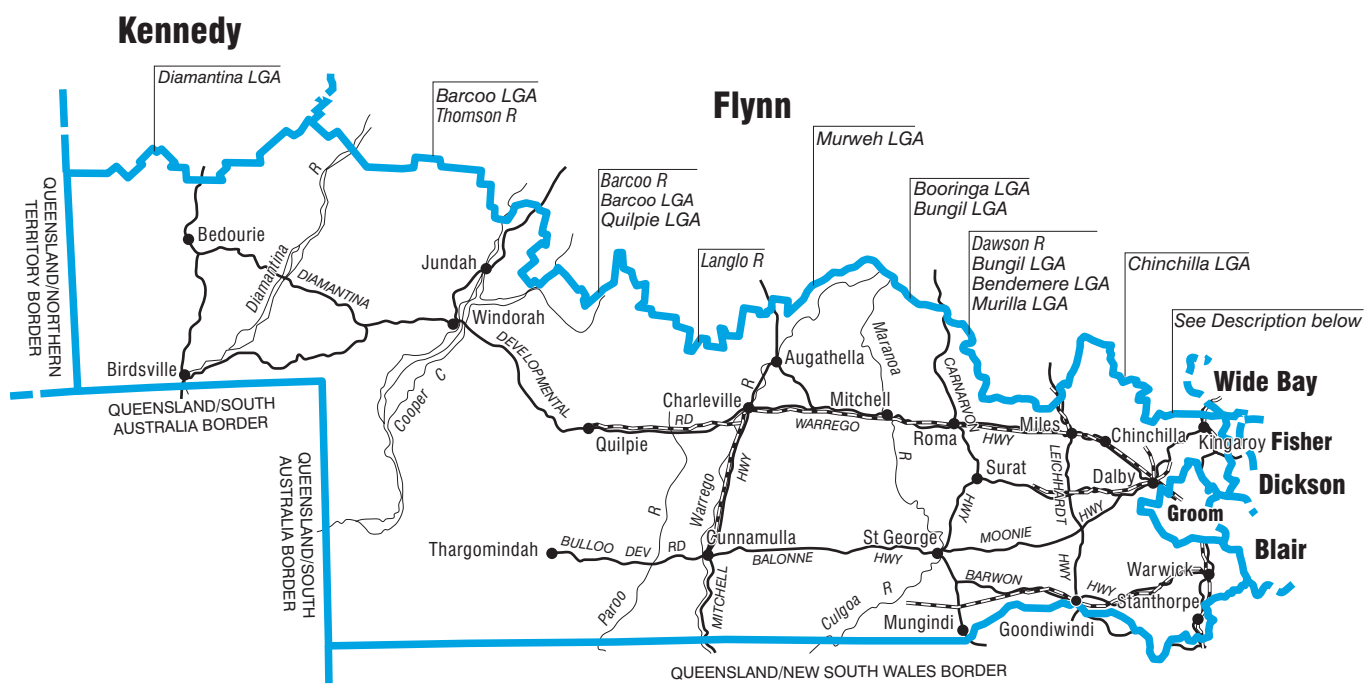

COMMONWEALTH ELECTORAL DIVISION OF MARANOA

Description: Chinchilla LGA, Kingaroy LGA, Nanango LGA, Watercourse, Lake Baramba, Nanango LGA, Crows Nest LGA, Emu Ck, Nunkenda Ck, Crows Nest LGA, Maronghi Ck, Maria Ck, Crows Nest LGA, Esk Crows Nest Rd, Crows Nest LGA, Auduramba Ck, Crows Nest LGA, Lake Cressbrook, Crows Nest LGA, Lake Cressbrook, Crows Nest LGA, Little Oakey Ck, Collingwood Rd, Old Esk Rd, New England Hwy, Pechey Maclagan Rd, Mclean Rd, Bretz Rd, A line, Coobybilla Ck, Cooby Ck, Groomsville Rd, Pechey Maclagan Rd, Douglas Plainby Rd, Douglas Rd, Swain Rd, Crows Nest LGA, Property bdys, Crows Nest LGA, Highgrove Thornville Rd, Oakey Cooyar Rd, Back Creek Rd, Cooyar Rangemore Rd, Wambo LGA, Western Rlwy, Wambo LGA, Millmerran LGA, Condamine R, Condamine R (Nth Branch), Millmerran LGA, Clifton LGA, Condamine R, Clifton LGA, Hodgson R, Clifton LGA, Kings Ck, Property bdys, Clifton LGA, Warwick LGA

- Divisional boundary
- Adjoining Divisional boundary
- Division area 546,830 sq km
- Railway line

Note:
Federal redistribution finalised in November 2006.
Local Government Area (LGA) descriptions are current at April 2006