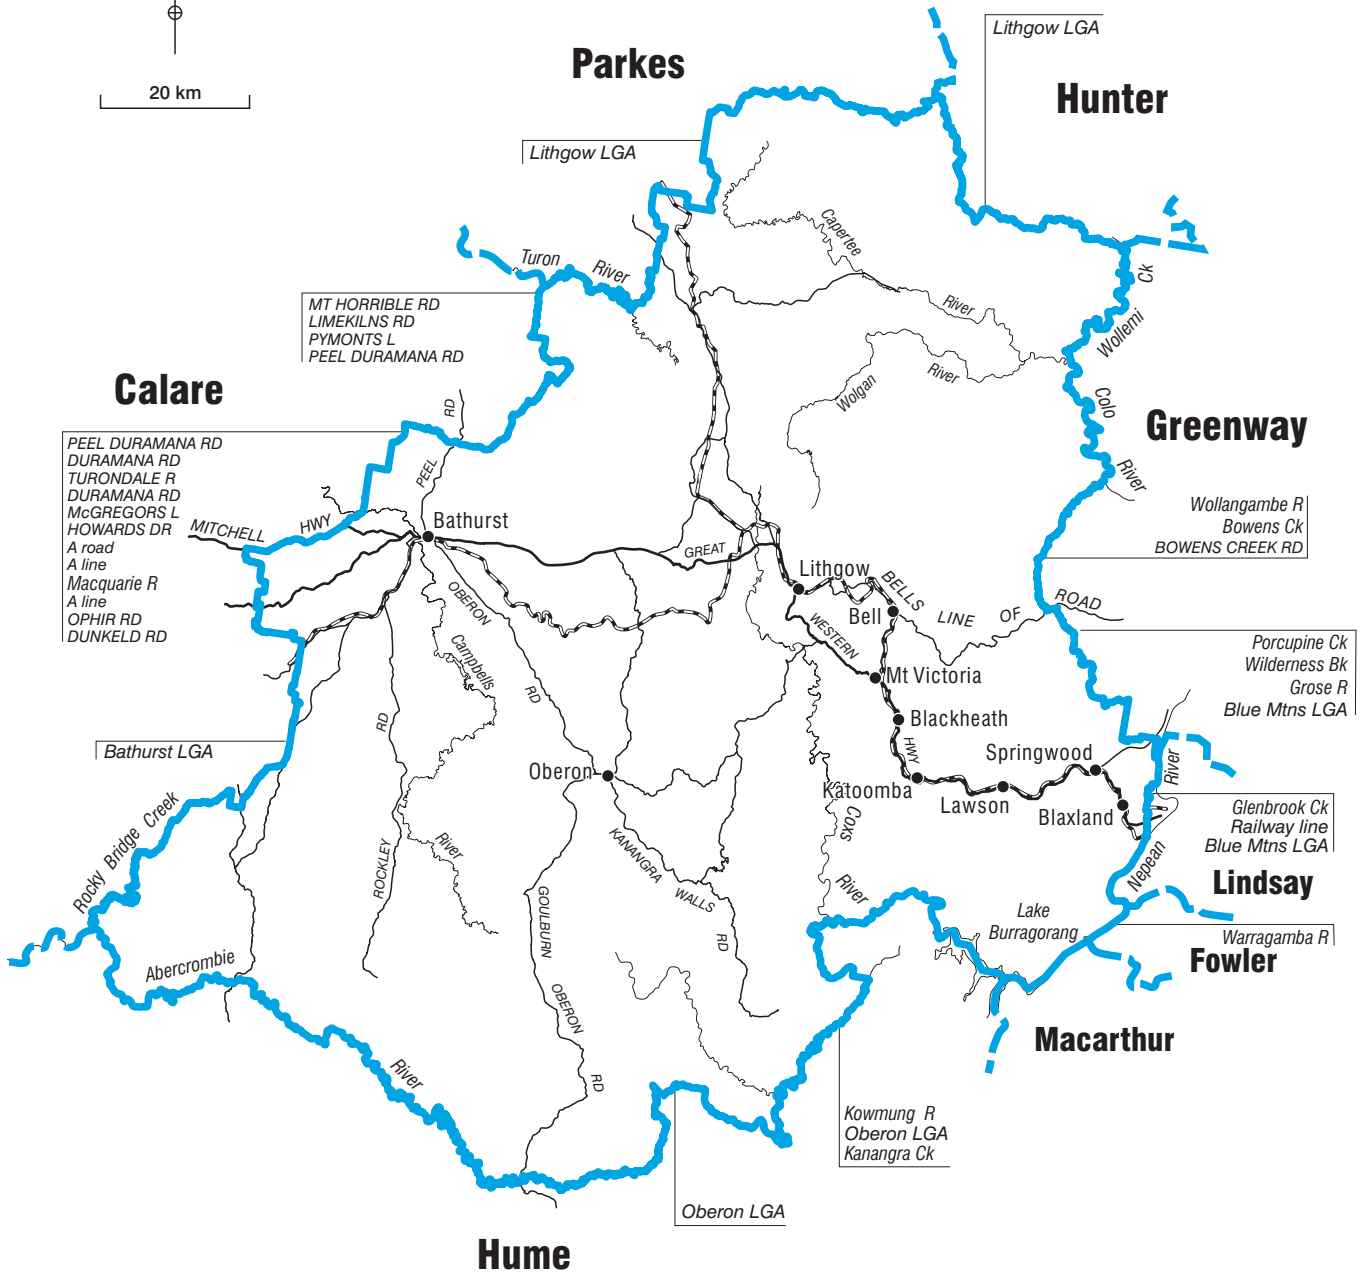

COMMONWEALTH ELECTORAL DIVISION OF MACQUARIE

- Divisional boundary
- Adjoining Divisional boundary
- Division area **12,084 sq km**
- Railway line

Note:
Federal redistribution finalised in November 2006
Local Government Area (LGA) descriptions are current at November 2005