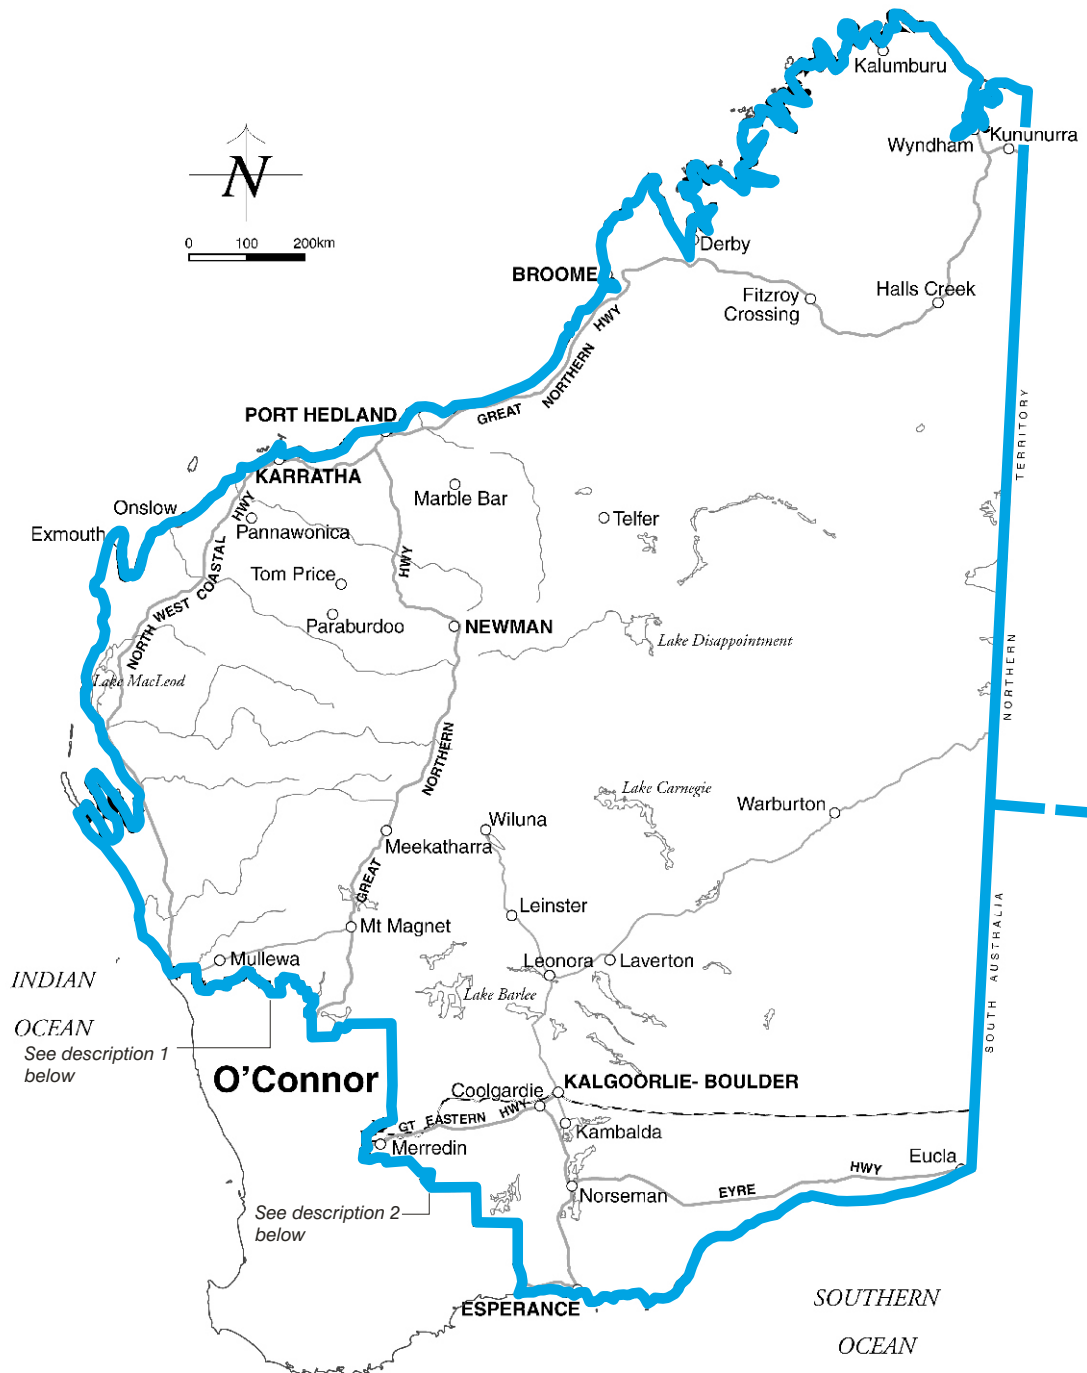

COMMONWEALTH ELECTORAL DIVISION OF **KALGOORLIE**

- Divisional boundary
- Adjoining divisional boundary
- Division area 2,295,354 sq km
- Railway line

Description 1: Chapman Valley LGA, Mullewa LGA, Yalgoo LGA, Sandstone LGA, Yilgarn LGA, Westonia LGA

Description 2: Merredin LGA, Yilgarn LGA, Dundas LGA, Esperance LGA, Westonia LGA