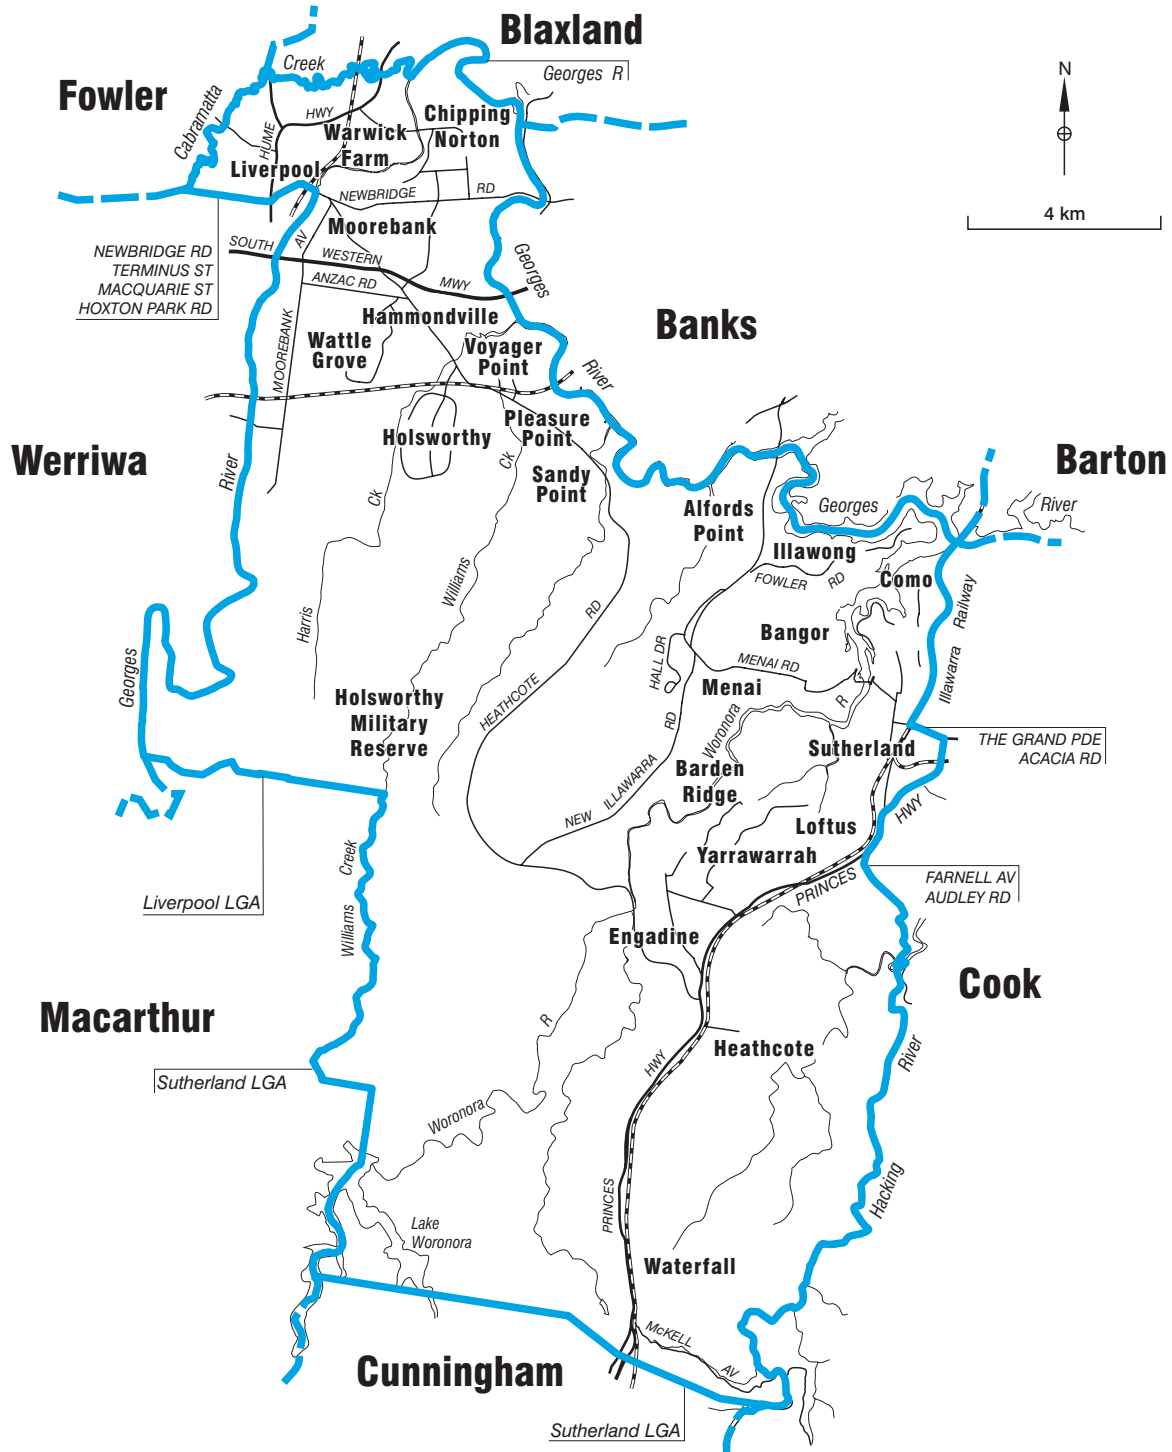

COMMONWEALTH ELECTORAL DIVISION OF
HUGHES

- Divisional boundary
- Adjoining Divisional boundary
- Division area 265 sq km
- Railway line

Note:
Federal redistribution finalised in November 2006
Local Government Area (LGA) descriptions are current at November 2005