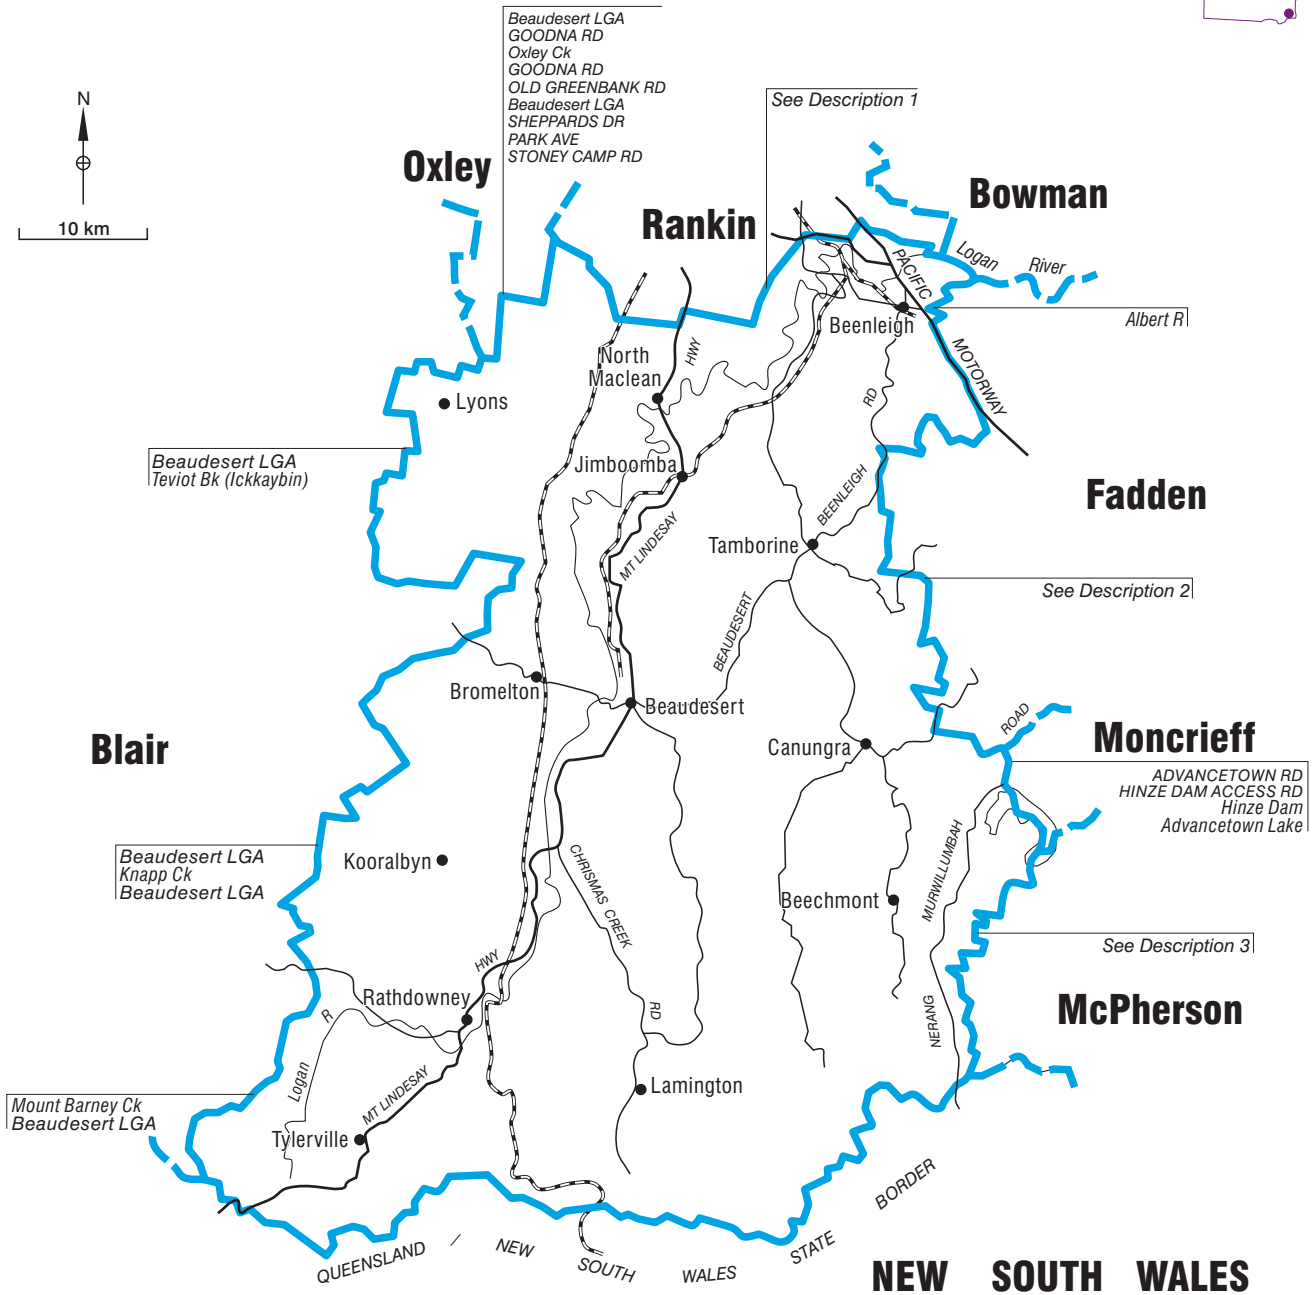

COMMONWEALTH ELECTORAL DIVISION OF

FORDE

Description 1: Rosia Rd, Virgil Rd, Koplick Rd, Chambers Flat Rd, Kingston Rd, Logan Mwy, Slacks Ck, A Line, Murrays Rd, A Line, Bryants Rd, Beenleigh Redland Bay Rd, California Ck

Description 2: Pimpama R, A Road, Shaws Pocket Rd, A Line, Albert R, Cedar Ck, Beaudesert LGA, Coomera R, Property Bdys, Beechmont Rd

Description 3: Little Nerang Ck, A Line, Pine Creek Rd, Property Bdys, Waterfall Ck, Property Bdys, Gold Coast LGA

- Divisional boundary
- Adjoining Divisional boundary
- Division area 3,167 sq km
- Railway line

Note:
Federal redistribution finalised in November 2006
Local Government Area (LGA) descriptions are current at April 2006