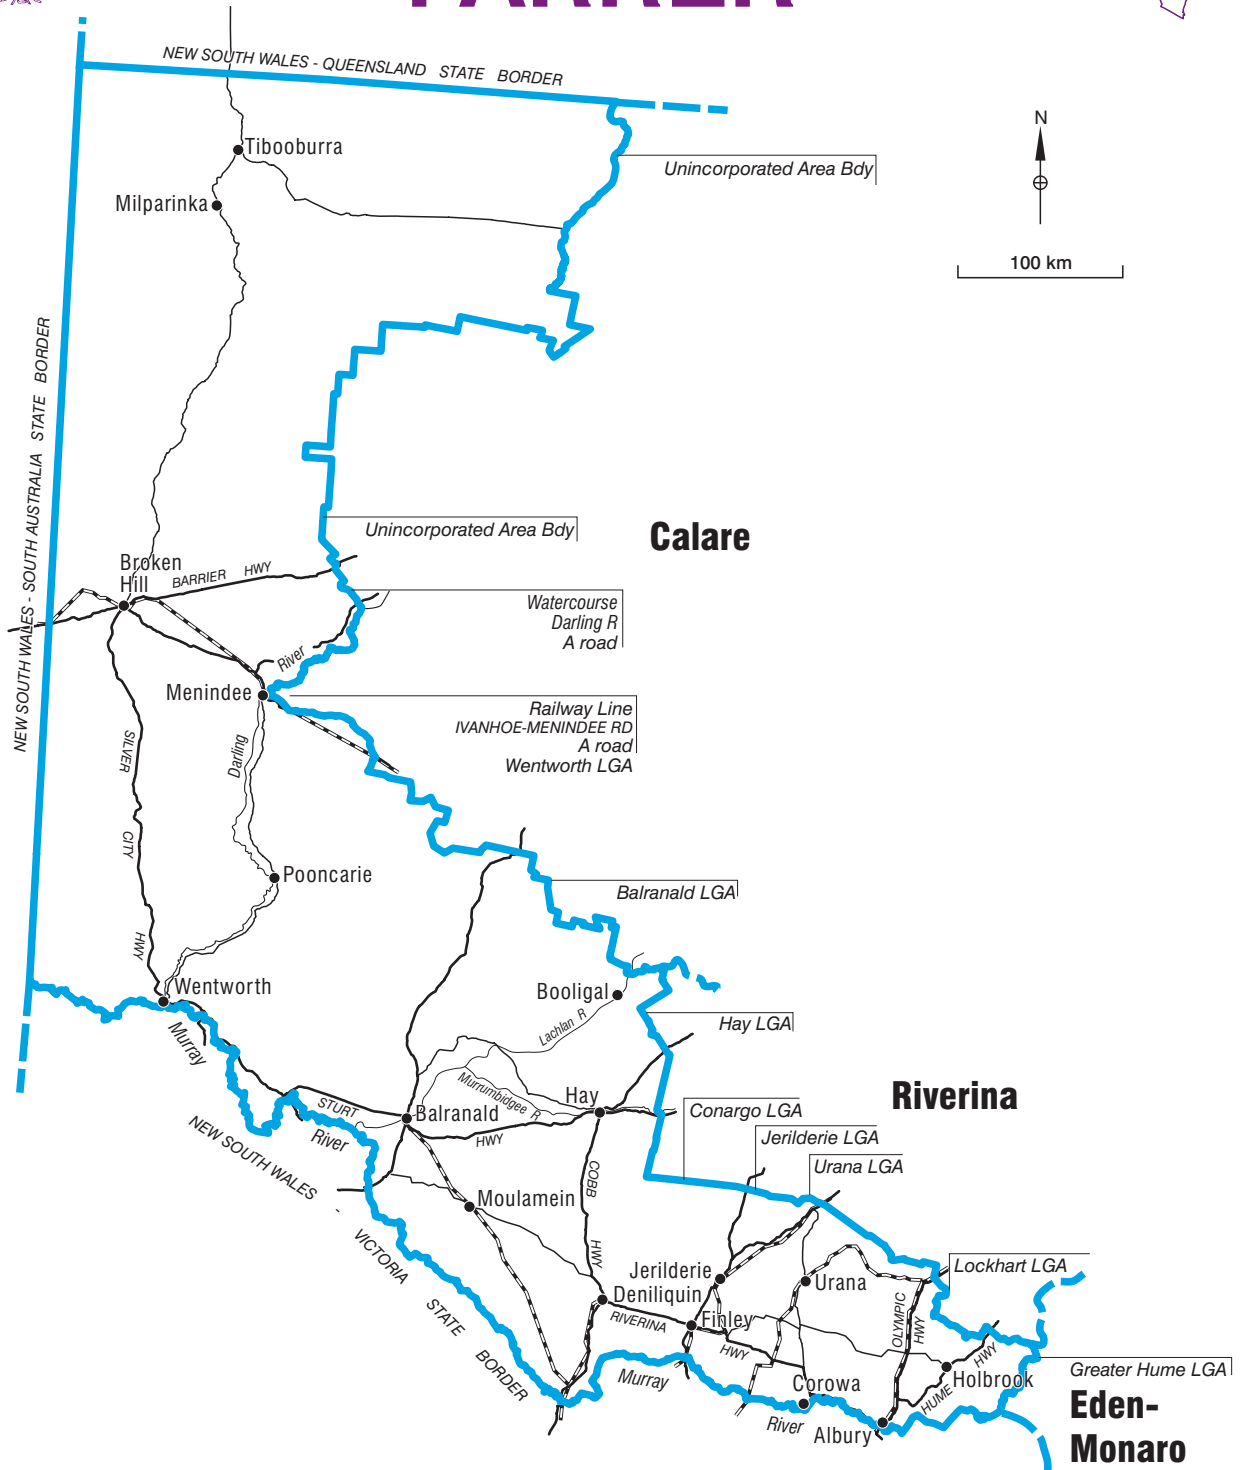

COMMONWEALTH ELECTORAL DIVISION OF **FARRER**

- Divisional boundary
- Adjoining Divisional boundary
- Division area 199,925 sq km
- Railway line

Note:
Federal redistribution finalised in November 2006
Local Government Area (LGA) descriptions are current at November 2005