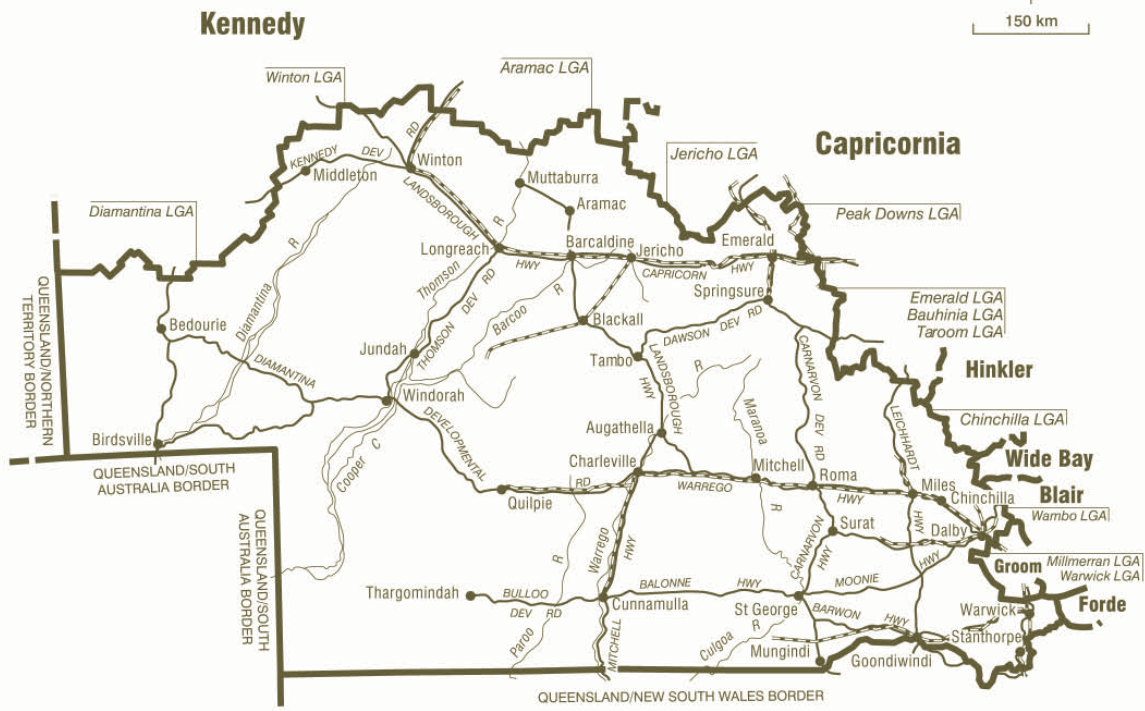

# COMMONWEALTH ELECTORAL DIVISION OF MARANOA

150 km

**Note:**  
Federal redistribution finalised in December 2003.  
Local Government Area (LGA) descriptions are current  
at November 2002

- Divisional boundary
- Adjoining Divisional boundary
- Division area 779,329 sq km
- Railway line