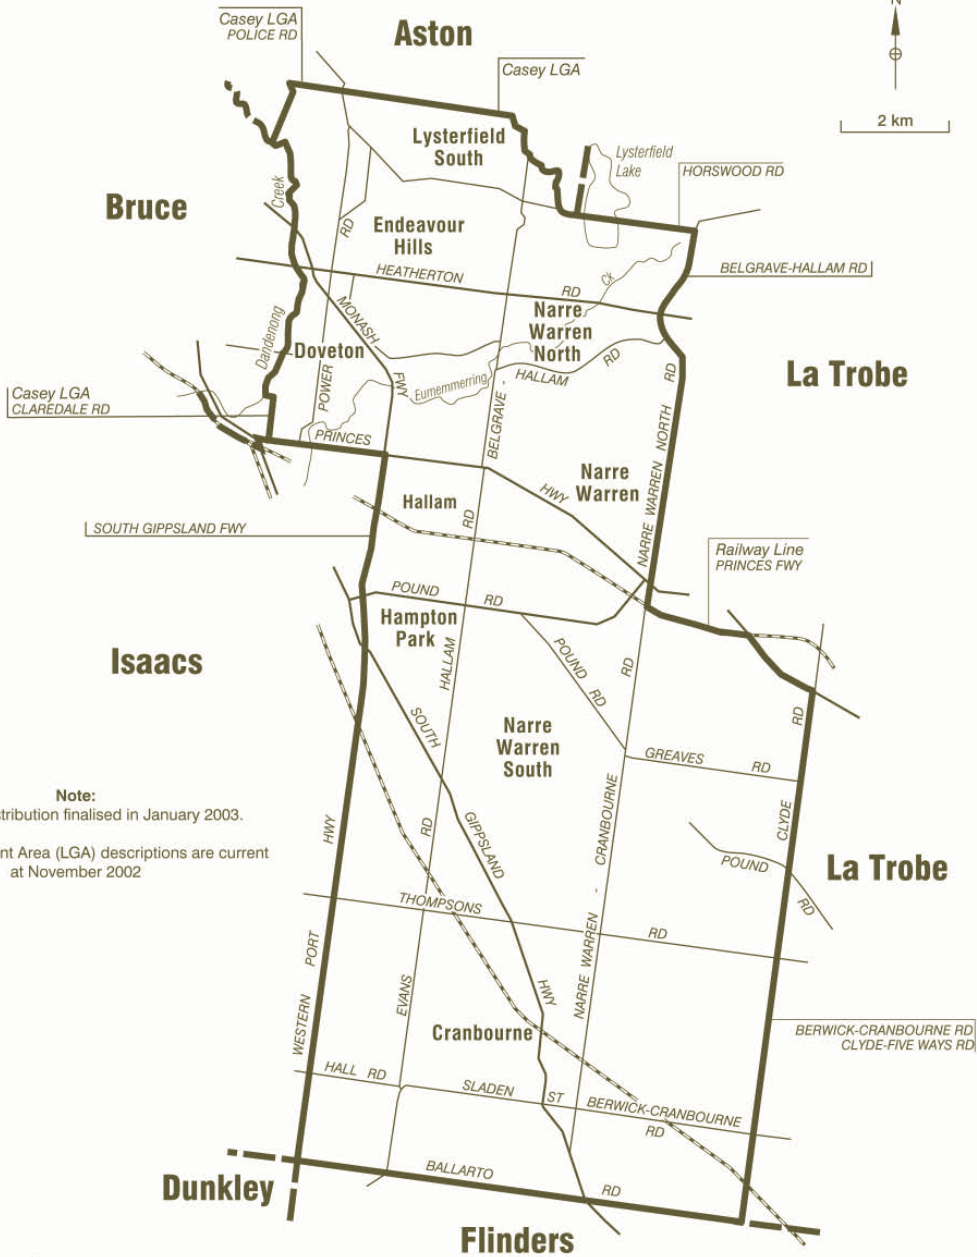

COMMONWEALTH ELECTORAL DIVISION OF
HOLT

2 km

Note:
Federal redistribution finalised in January 2003.
Local Government Area (LGA) descriptions are current at November 2002

- Divisional boundary
- Adjoining Divisional boundary
- Division area 145 sq km
- Railway line