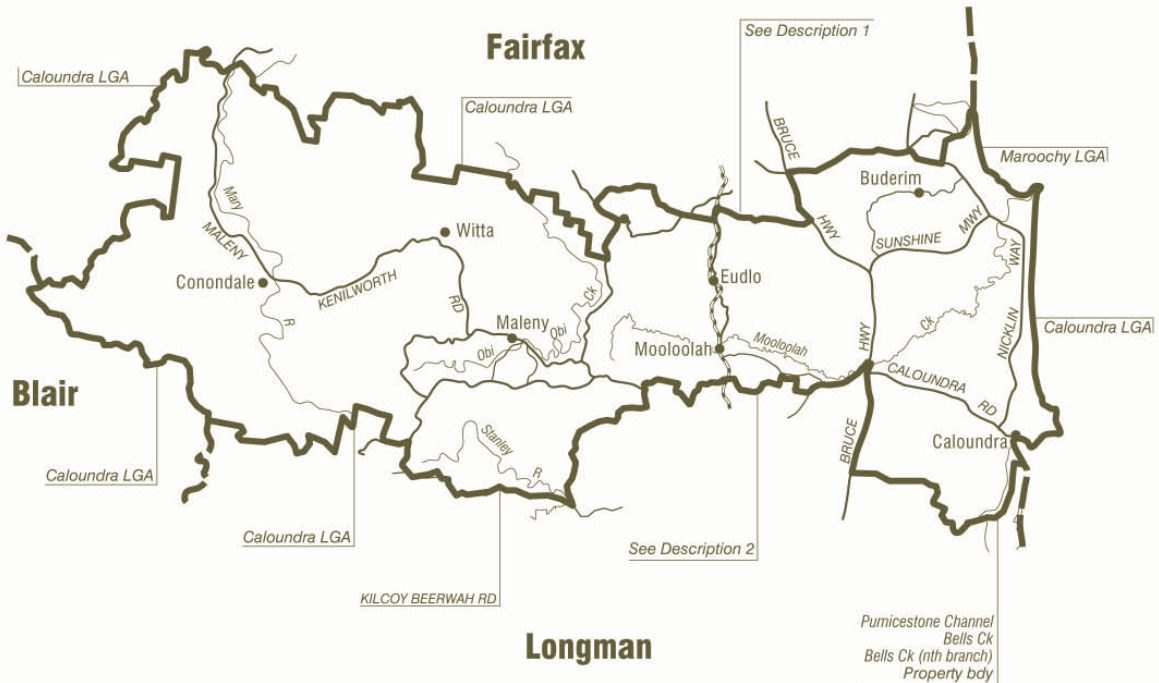

COMMONWEALTH ELECTORAL DIVISION OF
FISHER

Note:
Federal redistribution finalised in December 2003.
Local Government Area (LGA) descriptions are current
at November 2002

Description 1: Maleny Montville Rd, Montville Mapleton Rd, Razorback Rd, Hunchy Rd, Woombye Montville Rd, Palmwoods School Rd, Nth Coast Rlwy, A Line, Palmwoods Mooloolah Rd, Chevallum Rd, Bruce Hwy, Maroochyore Rd, Sunshine Mwy, A Line, Southern Dr, Cornmeal Ck, Maroochyore R (sth channel)

Description 2: Glasshouse Mountains Rd, Property bdys, A Line, Property bdys, Tunnel Ridge Rd, Rose Rd, Property bdys, Brandenburg Rd, Hovard Rd, Landsborough Maleny Rd, Gentle Annie Rd, Hodgens Rd, Peachester Bald Knob Rd, Kilcoy Beerwah Rd

Divisional boundary	
Adjoining Divisional boundary	
Division area	787 sq km
Railway line	