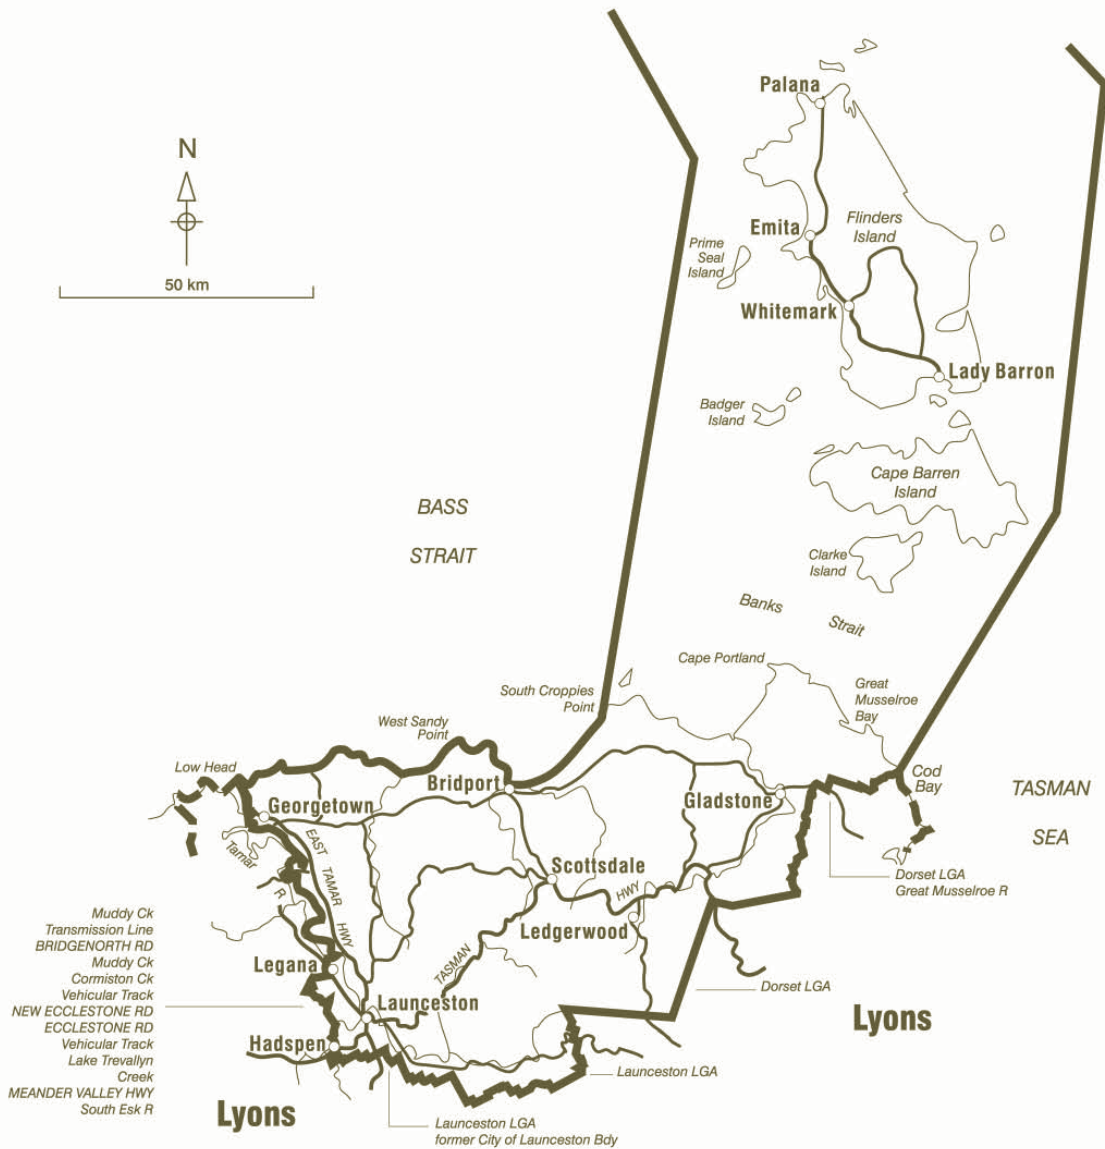

COMMONWEALTH ELECTORAL DIVISION OF **BASS**

Deal Island
(Included in Bass)

- Muddy Ck
- Transmission Line
- BRIDGENORTH RD
- Muddy Ck
- Comiston Ck
- Vehicular Track
- NEW ECCLESTONE RD
- ECCLESTONE RD
- Vehicular Track
- Lake Trevallyn
- Creek
- MEANDER VALLEY HWY
- South Esk R

- Divisional boundary
- Adjoining divisional boundary
- Division area 7 343 sq km

2000